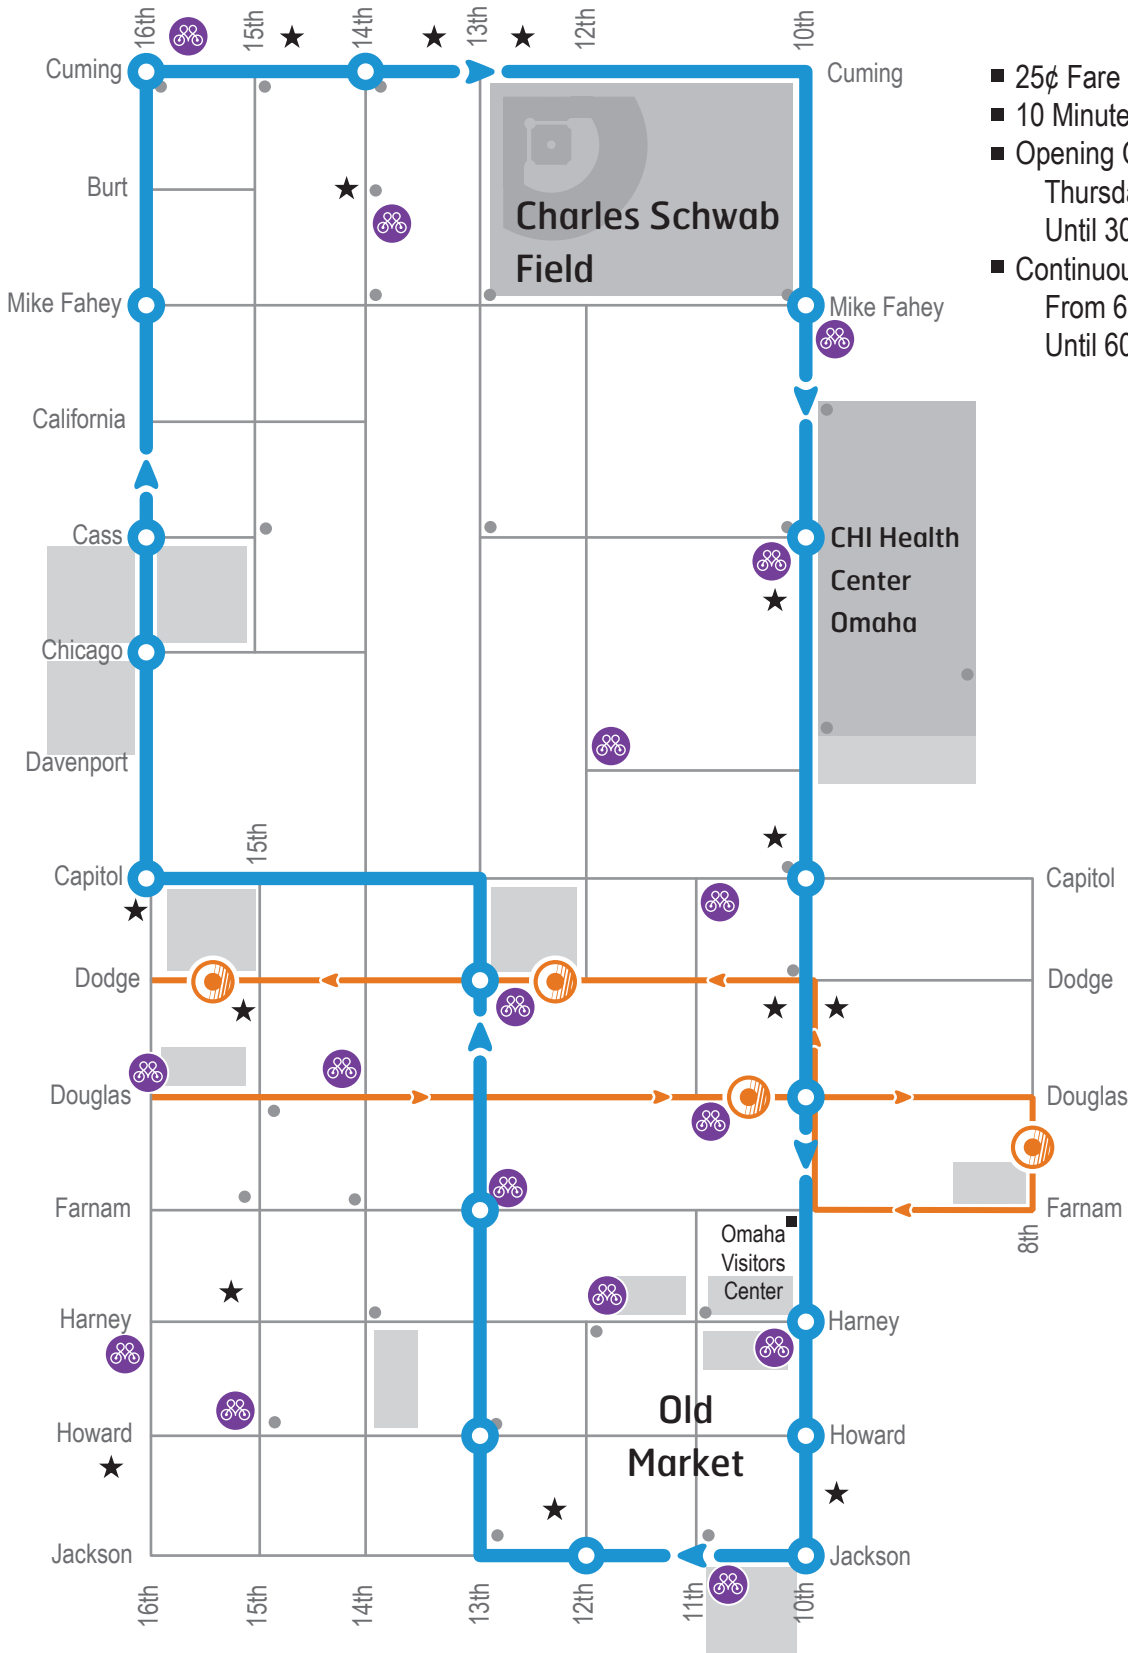

Stadium Circulator

Map not to Scale
June 2023

- 25¢ Fare
- 10 Minute Frequency
- Opening Celebration
Thursday, June 15
Until 30 min after festivities end
- Continuous Service Each Game Day:
From 60 minutes before 1st game
Until 60 minutes after last game

Legend

- Bus Stop
- ORBT Stop
- Bike Share Station
- Hotels
- Bike Racks
- Parking

☎ 402.341.0800
📞 TDD 402.341.0807

ometro.com