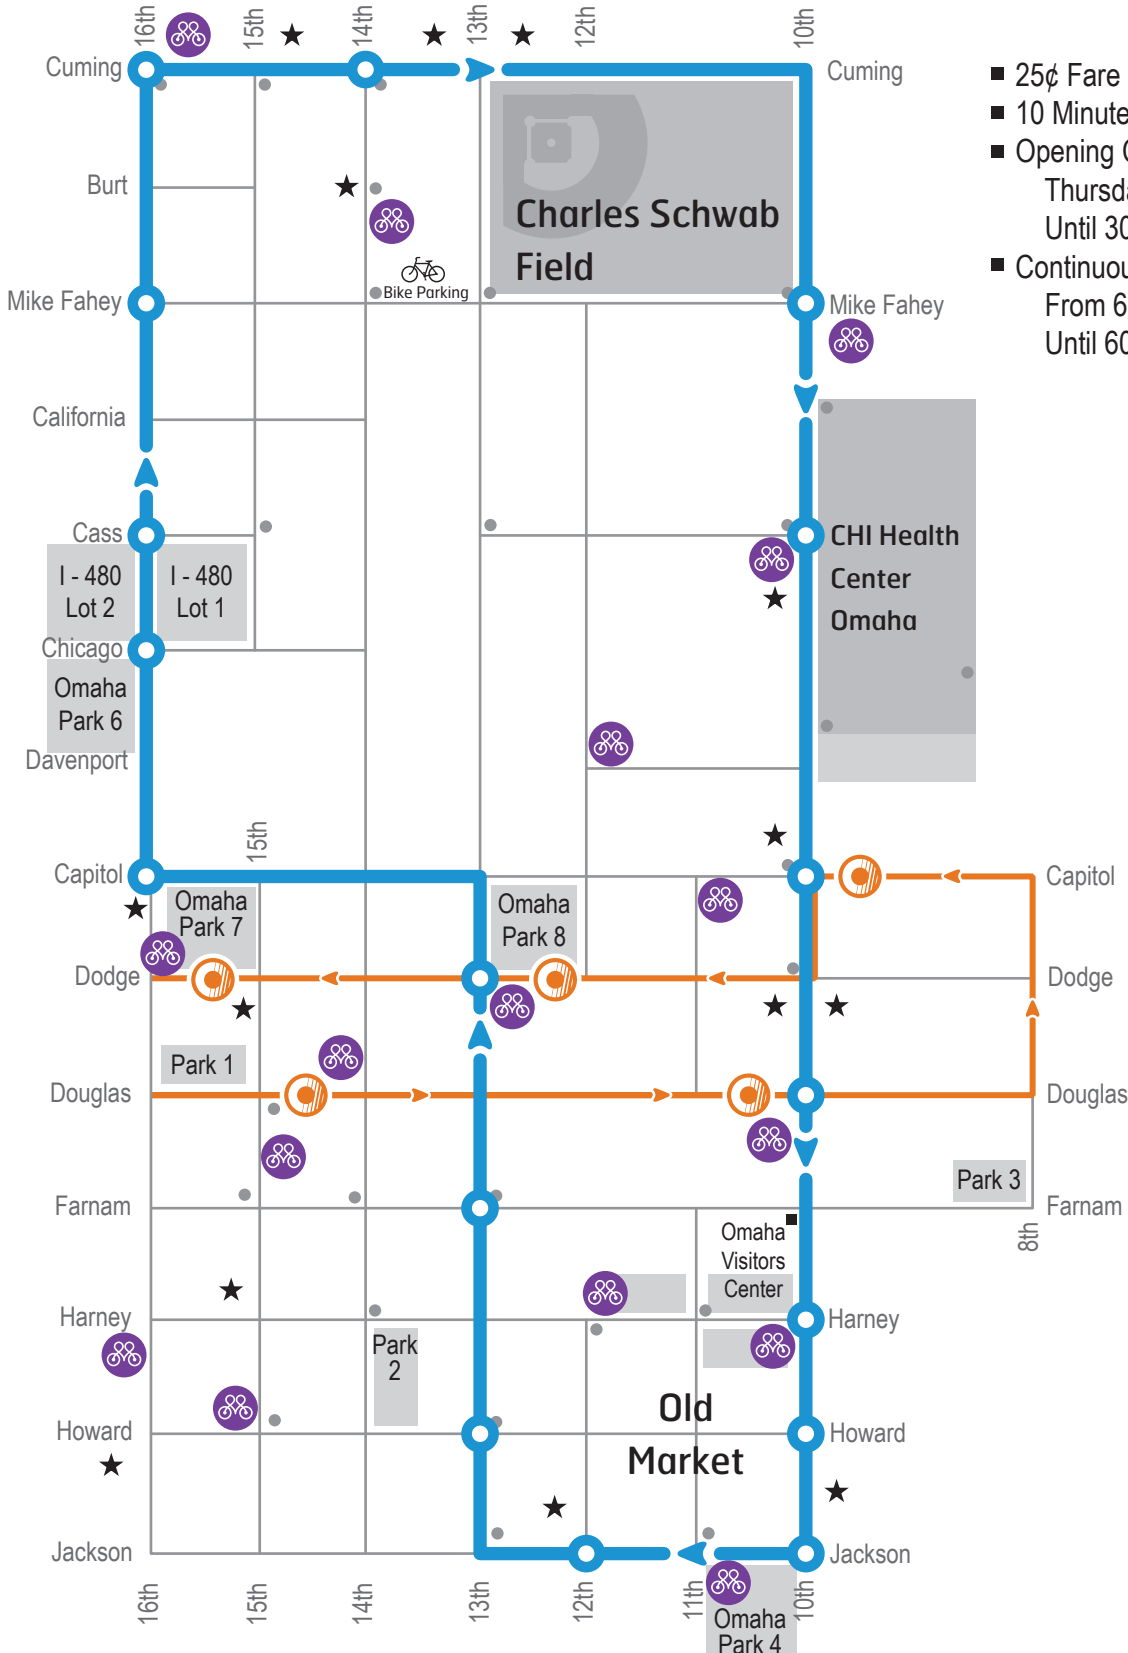

# Stadium Circulator

Map not to Scale  
June 2022

- 25¢ Fare
- 10 Minute Frequency
- Opening Celebration  
Thursday, June 16, 8 a.m.  
Until 30 min after festivities end
- Continuous Service Each Game Day:  
From 60 minutes before 1st game  
Until 60 minutes after last game

### Legend

- Bus Stop
- ORBT Station
- Bike Share Station
- Hotels
- Bike Racks
- Parking

☎ 402.341.0800  
📞 TDD 402.341.0807

**ometro.com**