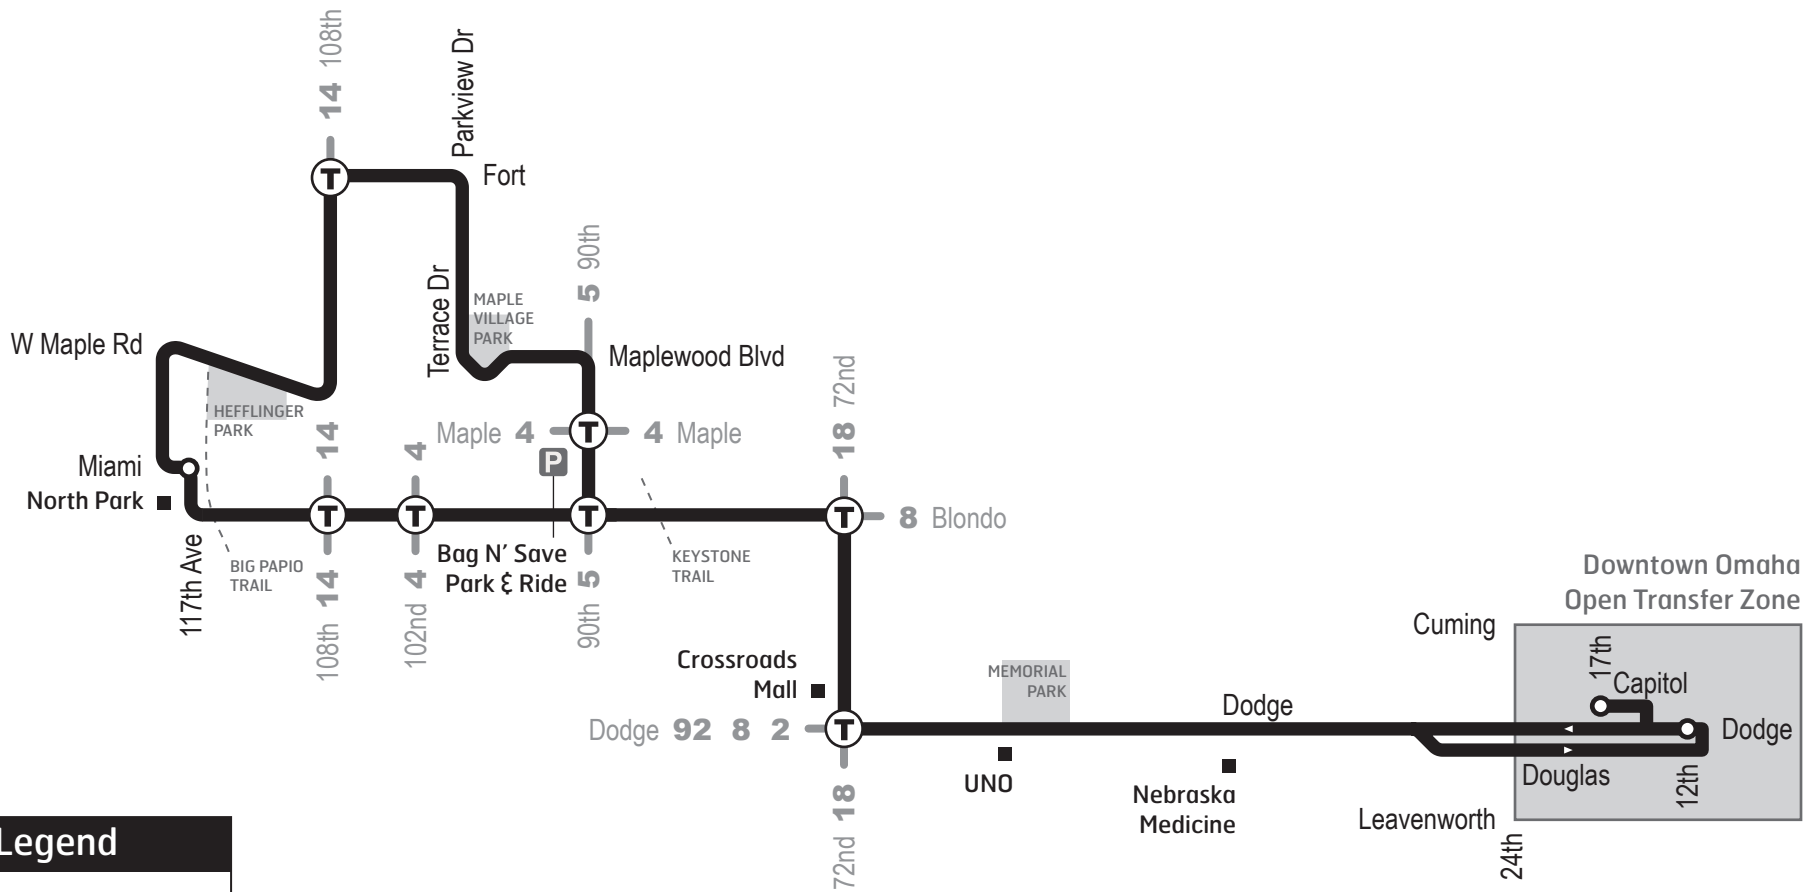

98 Maple Village Express

| Legend | |
|--------|-----------------------------------|
| | Route 98 |
| | Transfer Points Rush Hour Only |
| | Transit Center |
| | Park & Ride Lot |

98 AM Express

AM expreso

Northpark to Downtown

Northpark a el centro

Weekdays

Entre Semana

| 117th & Miami <i>Northpark</i> | 108th & Fort | Terrace Dr & Ames Ave | 90th & Maplewood | 90th & Blondo | 72 & Blondo | 72 & Dodge | 33 & Dodge | 24th & Douglas | 17th & Capitol | 22nd & Cumming |
|-----------------------------------|--------------|--------------------------|---------------------|---------------|-------------|------------|------------|----------------|----------------|----------------|
| 6:25a | 6:34 | 6:39 | 6:44 | 6:47 | 6:52 | 6:56 | 7:07 | 7:11 | 7:15 | 7:19 |
| 6:47 | 6:56 | 7:01 | 7:06 | 7:09 | 7:14 | 7:18 | 7:29 | 7:33 | 7:37 | 7:41a |

98 PM Express

PM expreso

Downtown to Northpark

El centro a Northpark

Weekdays

Entre Semana

| 22nd & Cumming | 12th & Dodge | 33 & Dodge | 72 & Dodge | 72 & Blondo | 90th & Blondo | 90th & Maplewood | Terrace Dr & Ames Ave | 108th & Fort | 117th & Miami <i>Northpark</i> |
|----------------------|--------------|------------|------------|-------------|---------------|---------------------|--------------------------|--------------|-----------------------------------|
| <i>from Route 34</i> | 4:15p | 4:23 | 4:34 | 4:38 | 4:43 | 4:46 | 4:51 | 4:56 | 5:05 |
| 5:03 | 5:08 | 5:16 | 5:27 | 5:31 | 5:36 | 5:39 | 5:44 | 5:49 | 5:58p |

98 AM West

AM oeste

Downtown to Northpark

El centro a Northpark

Weekdays

Entre Semana

| 22nd & Cumming | 33 & Dodge | 72 & Dodge | 72 & Blondo | 90th & Blondo | 108th & Blondo | 117th & Miami <i>Northpark</i> |
|----------------|------------|------------|-------------|---------------|----------------|-----------------------------------|
| 5:52a | 5:56 | 6:07 | 6:12 | 6:17 | 6:21 | 6:25 |
| 6:14 | 6:18 | 6:29 | 6:34 | 6:39 | 6:43 | 6:47a |