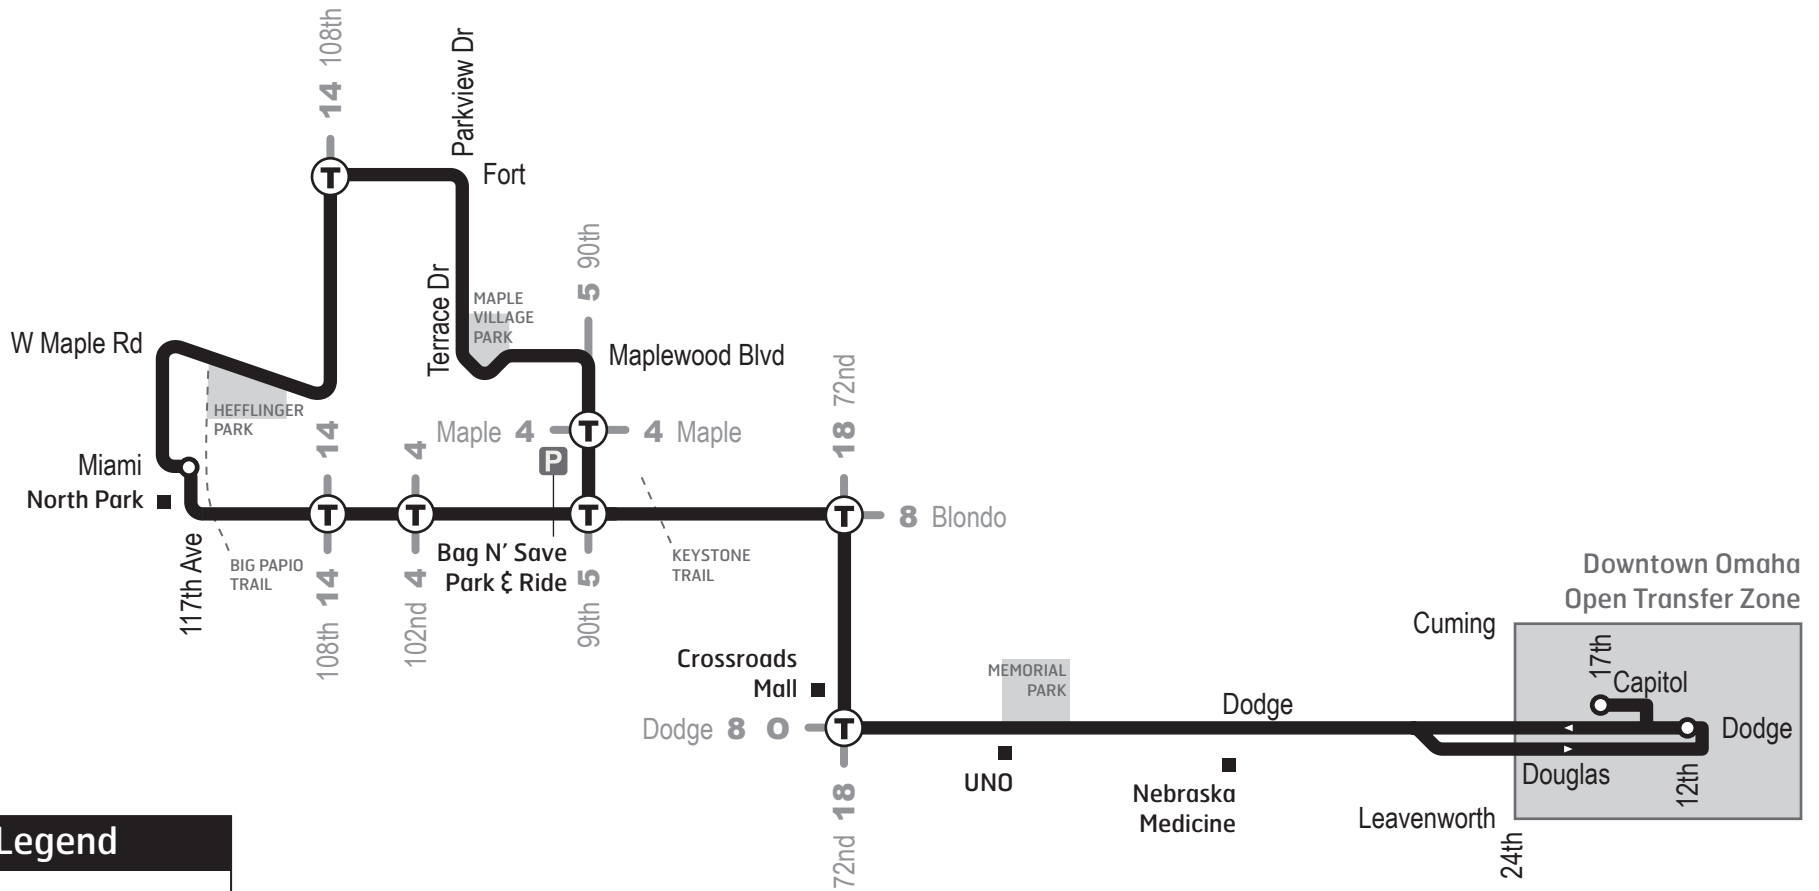

98 Maple Village Express

Legend	
	Route 98
	Transfer Points Rush Hour Only
	Transit Center
	Park & Ride Lot

98 AM Express

AM expreso

Northpark to Downtown

Northpark a el centro

Weekdays

Entre Semana

117th & Miami <i>Northpark</i>	108th & Fort	Terrace Dr & Ames Ave	90th & Maplewood	90th & Blondo	72 & Blondo	72 & Dodge	33 & Dodge	24th & Douglas	17th & Capitol	22nd & Cumming
6:25a	6:34	6:39	6:44	6:47	6:52	6:56	7:07	7:11	7:15	7:19
6:47	6:56	7:01	7:06	7:09	7:14	7:18	7:29	7:33	7:37	7:41a

98 PM Express

PM expreso

Downtown to Northpark

El centro a Northpark

Weekdays

Entre Semana

22nd & Cumming	12th & Dodge	33 & Dodge	72 & Dodge	72 & Blondo	90th & Blondo	90th & Maplewood	Terrace Dr & Ames Ave	108th & Fort	117th & Miami <i>Northpark</i>
<i>from Route 34</i>	4:15p	4:23	4:34	4:38	4:43	4:46	4:51	4:56	5:05
5:03	5:08	5:16	5:27	5:31	5:36	5:39	5:44	5:49	5:58p

98 AM West

AM oeste

Downtown to Northpark

El centro a Northpark

Weekdays

Entre Semana

22nd & Cumming	33 & Dodge	72 & Dodge	72 & Blondo	90th & Blondo	108th & Blondo	117th & Miami <i>Northpark</i>
5:52a	5:56	6:07	6:12	6:17	6:21	6:25
6:14	6:18	6:29	6:34	6:39	6:43	6:47a