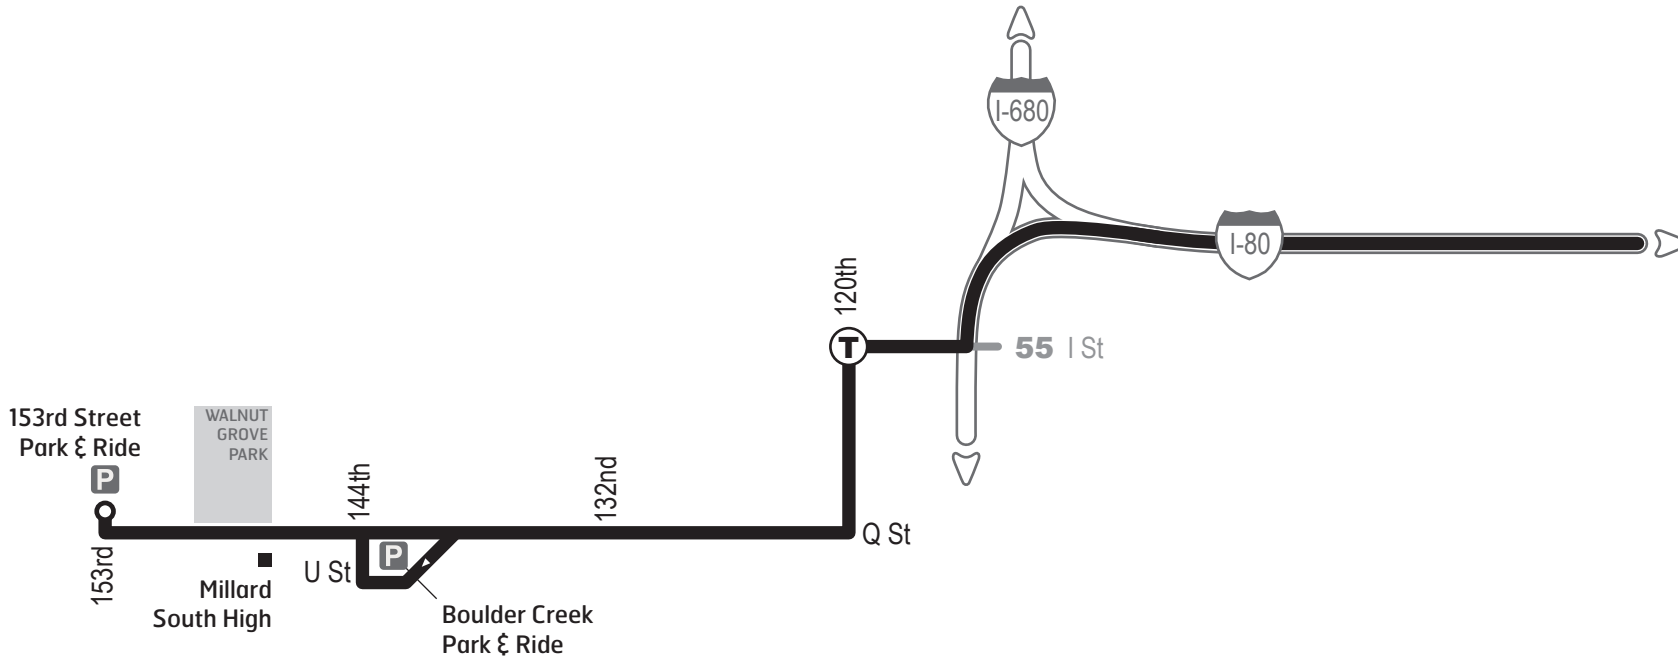

97 Millard Express

Legend	
	Route 97
	Transfer Points Rush Hour Only
	Park & Ride Lots

P 153rd Street *Park & Ride Lot*

Please park only in the angled parking stalls along 153rd Street near the Metro sign.

153rd Street from O Street to Weir Street, 68137

97 AM Express				AM expreso			
Millard to Downtown				Millard a el centro			
Weekdays				Entre Semana			
153rd & Q St <i>Park & Ride</i>	144th & Q St <i>Boulder Creek</i>	132nd & Q St	120th & I St	24th & Douglas	16th & Douglas	8th & Farnam	22nd & Cumming
6:10a	6:15	6:19	6:26	6:44	6:48	6:51	6:59
6:40	6:45	6:49	6:56	7:14	7:18	7:21	7:29
6:55	7:00	7:04	7:11	7:29	7:33	7:36	7:44
7:05	7:10	7:14	7:21	7:39	7:43	7:46	7:54a

97 PM Express				PM expreso				
Downtown to Millard				El centro a Millard				
Weekdays				Entre Semana				
From Route	22nd & Cumming	8th & Farnam	16th & Dodge	24th & Dodge	30th & Dodge	120th & I St	144th & Q St <i>Boulder Creek</i>	153rd & Q St <i>Park & Ride</i>
	4:07p	4:15	4:17	4:22	4:24	4:42	4:53	4:58
	4:27	4:35	4:37	4:42	4:44	5:02	5:13	5:18
	4:42	4:50	4:52	4:57	4:59	5:17	5:28	5:33
	5:02	5:10	5:12	5:17	5:19	5:37	5:48	5:53p

P Boulder Creek *Park & Ride Lot*

Please park in the row nearest to S Street near the Metro sign.

14132 S Street, Omaha NE 68137

97 AM West				AM oeste	
Downtown to Millard				El centro a Millard	
Weekdays				Entre Semana	
22nd & Cumming	120th & I St	132nd & Q St	144th & Q St	153rd & Q St <i>Park & Ride</i>	
5:34a	5:54	6:01	6:04	6:08	
6:04	6:24	6:31	6:34	6:38	
6:19	6:39	6:46	6:49	6:53	
6:29	6:49	6:56	6:59	7:03a	