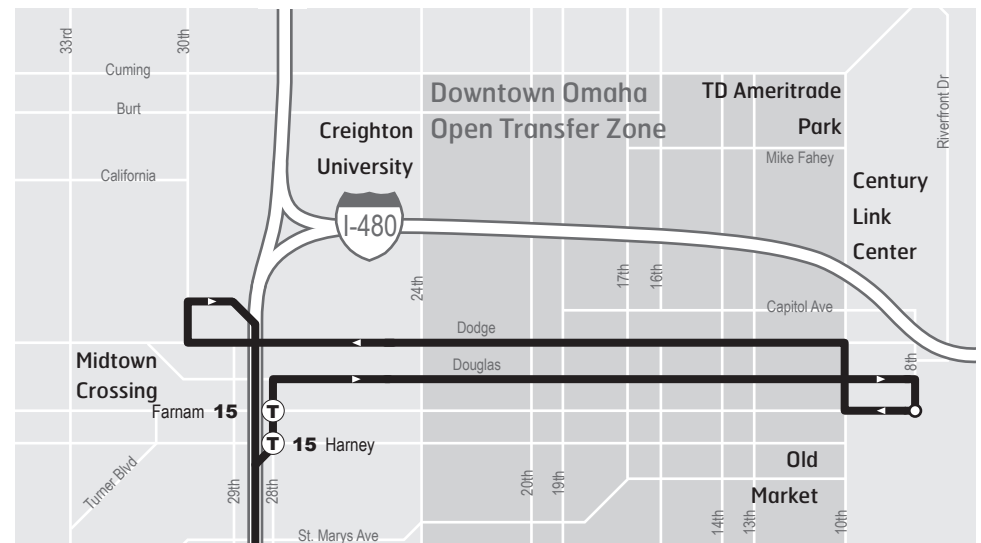

97 Millard Express

Legend	
	Route 97
	Transfer Points Rush Hour Only
	Park & Ride Lots

P 153rd Street *Park & Ride Lot*

Please park only in the angled parking stalls along 153rd Street near the Metro sign.

153rd Street from O Street to Weir Street, 68137

97 AM Express				AM expreso			
Millard to Downtown				Millard a el centro			
Weekdays				Entre Semana			
153rd & Q St <i>Park & Ride</i>	144th & Q St <i>Boulder Creek</i>	132nd & Q St	120th & I St	24th & Douglas	16th & Douglas	8th & Farnam	22nd & Cumming
6:10a	6:15	6:19	6:26	6:44	6:48	6:51	6:59
6:40	6:45	6:49	6:56	7:14	7:18	7:21	7:29
6:55	7:00	7:04	7:11	7:29	7:33	7:36	7:44
7:05	7:10	7:14	7:21	7:39	7:43	7:46	7:54a

97 PM Express				PM expreso				
Downtown to Millard				El centro a Millard				
Weekdays				Entre Semana				
From Route	22nd & Cumming	8th & Farnam	16th & Dodge	24th & Dodge	30th & Dodge	120th & I St	144th & Q St <i>Boulder Creek</i>	153rd & Q St <i>Park & Ride</i>
	4:07p	4:15	4:17	4:22	4:24	4:42	4:53	4:58
	4:27	4:35	4:37	4:42	4:44	5:02	5:13	5:18
	4:42	4:50	4:52	4:57	4:59	5:17	5:28	5:33
	5:02	5:10	5:12	5:17	5:19	5:37	5:48	5:53p

P Boulder Creek *Park & Ride Lot*

Please park in the row nearest to S Street near the Metro sign.

14132 S Street, Omaha NE 68137

97 AM West				AM oeste	
Downtown to Millard				El centro a Millard	
Weekdays				Entre Semana	
22nd & Cumming	120th & I St	132nd & Q St	144th & Q St	153rd & Q St <i>Park & Ride</i>	
5:34a	5:54	6:01	6:04	6:08	
6:04	6:24	6:31	6:34	6:38	
6:19	6:39	6:46	6:49	6:53	
6:29	6:49	6:56	6:59	7:03a	