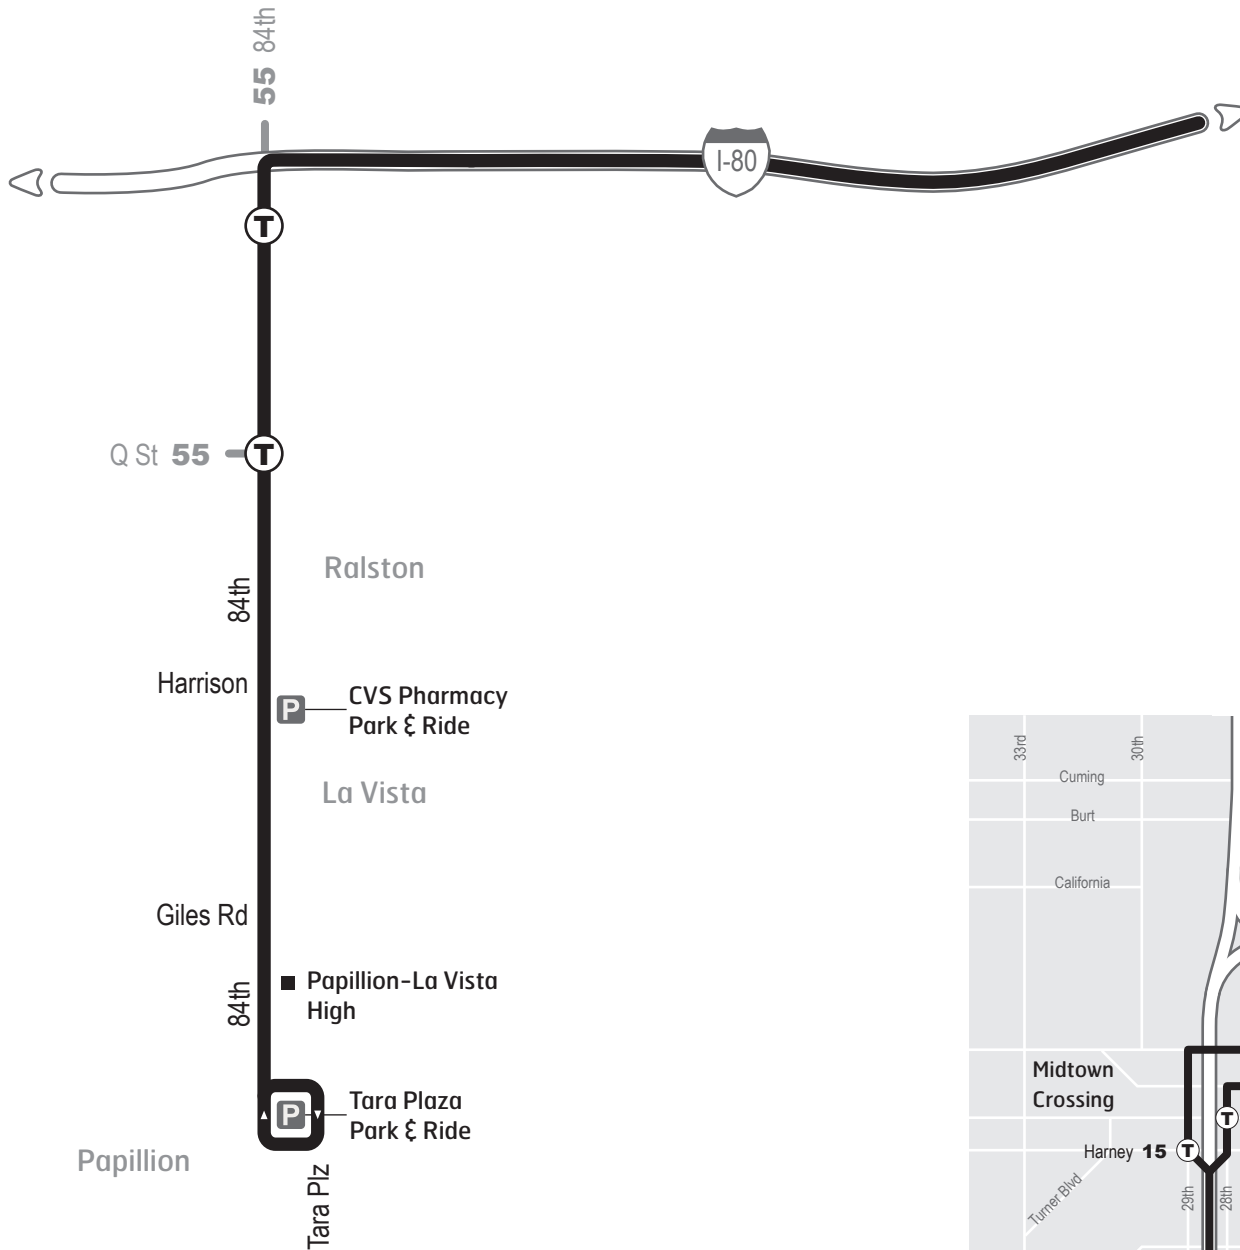

93 South 84th Street Express

Legend	
	Route 93
	Transfer Points Rush Hour Only
	Park & Ride Lots

93 AM Express

AM expreso

Papillion to Downtown

Papillion al centro

Weekdays

Entre Semana

84th & Centennial <i>Tara Plaza</i>	84th & Harrison <i>CVS Pharmacy</i>	84th & Q Street	84th & F Street	24th & Douglas	16th & Douglas	16th & Capitol	22nd & Cumming
--	--	-----------------	-----------------	----------------	----------------	----------------	----------------

AM oeste

Downtown to Papillion

El centro a Papillion

Weekdays

Entre Semana

22nd & Cumming	84th & F Street	84th & Q Street	84th & Harrison <i>CVS Pharmacy</i>	84th & Centennial <i>Tara Plaza</i>
----------------	-----------------	-----------------	--	--

22nd & Cumming	12th & Dodge	16th & Dodge	24th & Dodge	84th & F Street	84th & Q Street	84th & Harrison <i>CVS Pharmacy</i>	84th & Centennial <i>Tara Plaza</i>
----------------	--------------	--------------	--------------	-----------------	-----------------	--	--