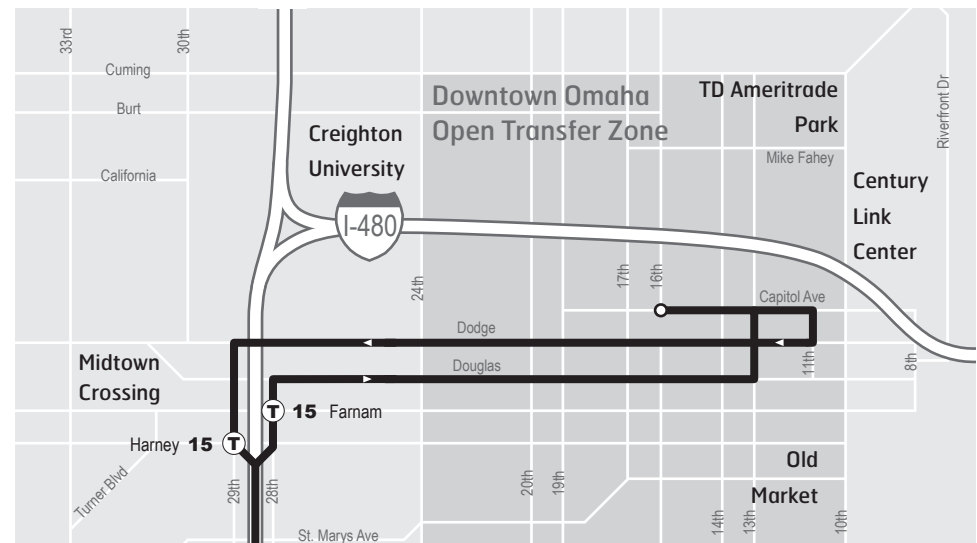

93 South 84th Street Express

Legend	
	Route 93
	Transfer Points Rush Hour Only
	Park & Ride Lots

93 AM Express

AM expreso

Papillion to Downtown

Papillion al centro

Weekdays

Entre Semana

84th & Centennial <i>Tara Plaza</i>	84th & Harrison <i>CVS Pharmacy</i>	84th & Q Street	84th & F Street	24th & Douglas	16th & Douglas	16th & Capitol	22nd & Cumming
--	--	-----------------	-----------------	----------------	----------------	----------------	----------------

AM oeste

Downtown to Papillion

El centro a Papillion

Weekdays

Entre Semana

22nd & Cumming	84th & F Street	84th & Q Street	84th & Harrison <i>CVS Pharmacy</i>	84th & Centennial <i>Tara Plaza</i>
----------------	-----------------	-----------------	--	--

22nd & Cumming	12th & Dodge	16th & Dodge	24th & Dodge	84th & F Street	84th & Q Street	84th & Harrison <i>CVS Pharmacy</i>	84th & Centennial <i>Tara Plaza</i>
----------------	--------------	--------------	--------------	-----------------	-----------------	--	--