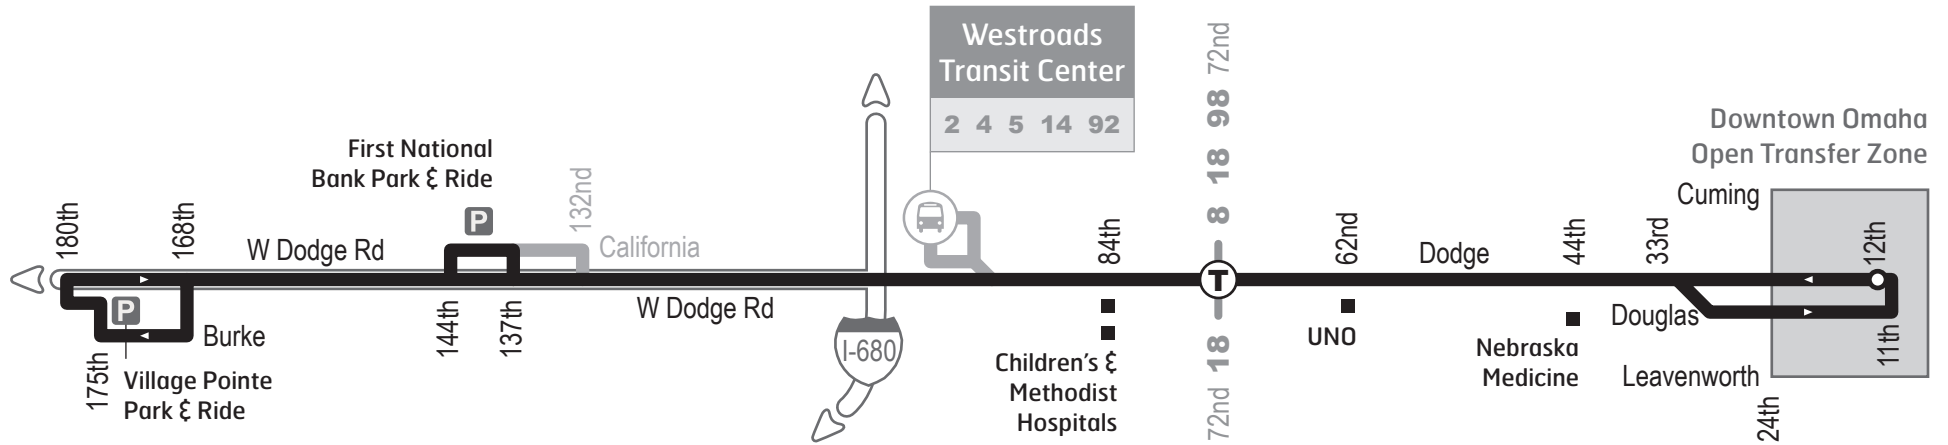

92 Dodge Express

Legend

- Route 92
- AM Westbound / PM Eastbound
- Transfer Points
- Transfer Points Rush Hour Only
- Transit Center
- Park & Ride Lots

92 AM Express

AM exprés

Village Pointe to Downtown

Village Pointe al centro

Weekdays

Entre Semana

No boarding east of FNB Park & Ride

No se permite embarques al este de la FNB

175th & Burke Village Pointe	144th & W Dodge First National Bank	90th & Dodge	84th & Dodge	74th & Dodge	62nd & Dodge UNO	44th & Dodge	33rd & Dodge	24th & Douglas	16th & Douglas	14th & Douglas	22nd & Cumming
6:00a	6:10	6:16	6:18	6:21	6:25	6:30	6:33	6:36	6:39	6:40	6:45
6:30	6:40	6:46	6:48	6:51	6:55	7:00	7:03	7:06	7:09	7:10	
7:00	7:10	7:16	7:18	7:21	7:25	7:30	7:33	7:36	7:39	7:40	7:45
8:00	8:10	8:16	8:18	8:21	8:25	8:30	8:33	8:36	8:39	8:40	8:45a

92 PM Express

PM exprés

Downtown to Village Pointe

El centro a Village Pointe

Weekdays

Entre Semana

No drop-offs east of FNB Park & Ride

No se permite bajadas al este de la FNB

Limited stop service west of 24th street in both directions. Buses serve all stops east of 24th street.

Al oeste de la calle 24 es servicio de paradas limitadas en ambas direcciones. Autobuses sirven todas las paradas al este de la calle 24.