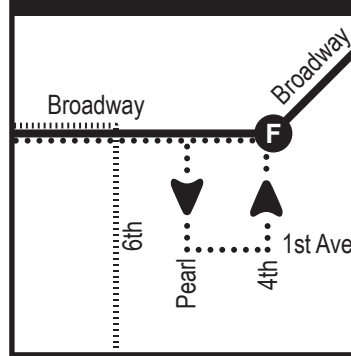

Map not to Scale

Downtown Omaha Detail Map

4th & Broadway Map

402.341.0800
TDD 402.341.0807

ometro.com

Mid America Center Detail Map

Legend

- Blue Route
- Yellow Route
- Yellow Early AM
- Yellow Express
- Timepoints

► **Zona de Transferencia Abierta:** En el centro de la ciudad al este de la calle 24, al sur de la calle Cuming, y al norte de la calle Leavenworth, las transferencias pueden ocurrir en cualquier parada de autobús, a menos que la señal designa otra cosa. Se aplican las reglas regulares de transferencia.

 When transferring between two routes at a transit center, stand near the designated stop for the route you are going to board.

 Where two or more routes meet at an intersection, stand at the sign labeled for the route you are going to board. (shown below)

► **Open Transfer Zone:** Transfers may occur at any bus stop, unless the sign designates otherwise for the downtown area east of 24th street, south of Cuming Street and north of Leavenworth Street. Regular transfer rules apply.