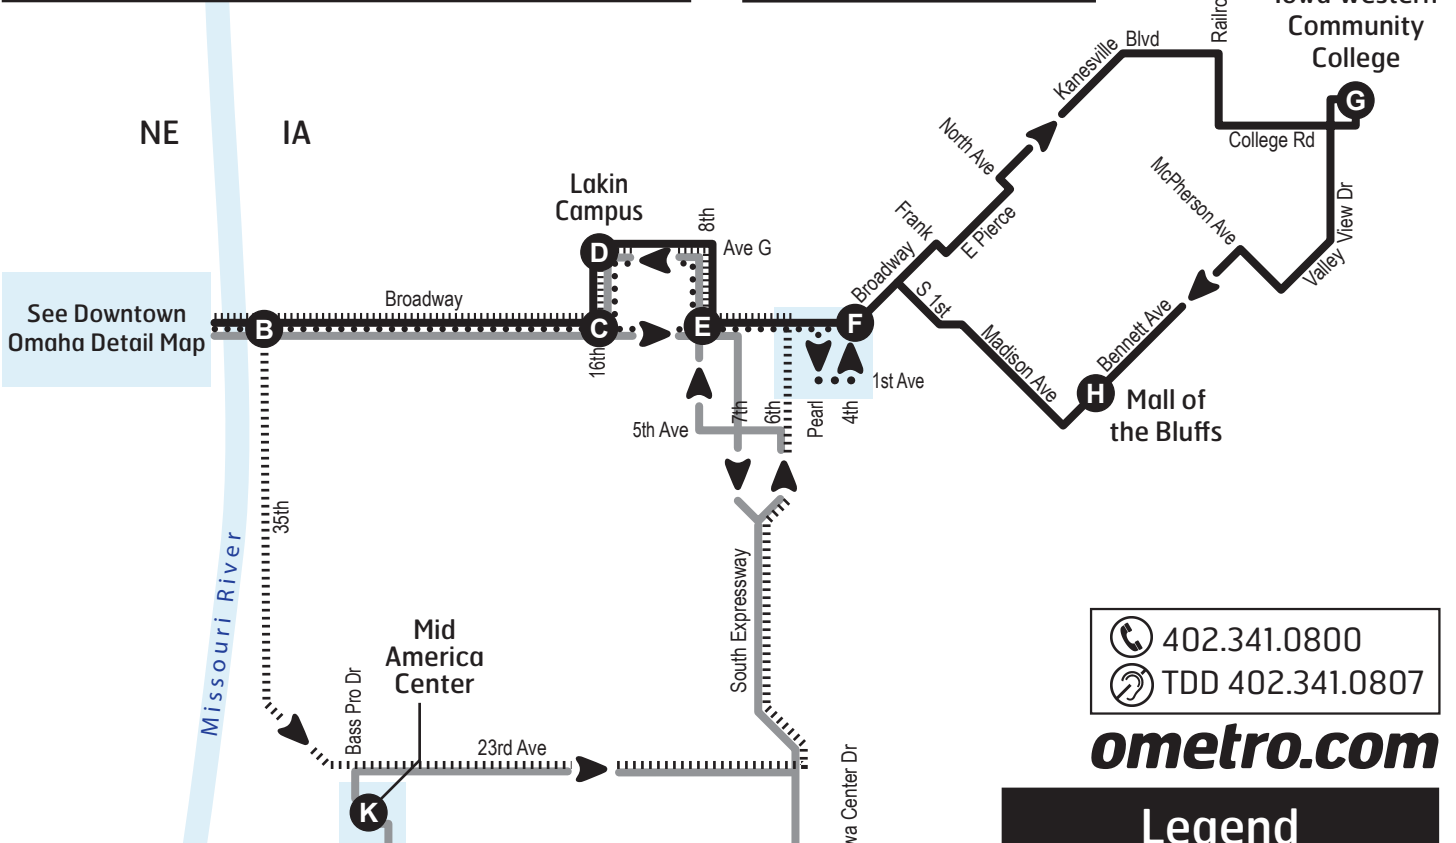

4th & Broadway Map

402.341.0800
TDD 402.341.0807

ometro.com