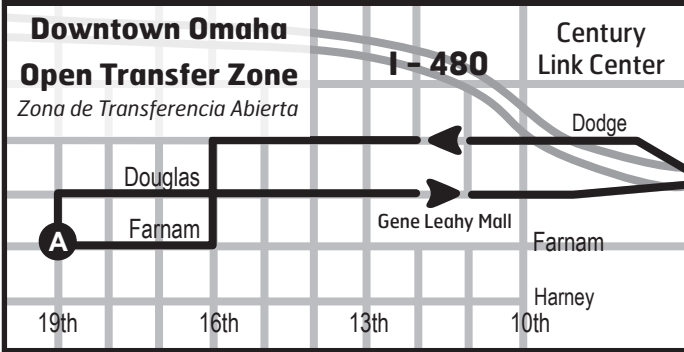

Map not to Scale

Downtown Omaha Detail Map

4th & Broadway Map

402.341.0800
TDD 402.341.0807

ometro.com

Mid America Center Detail Map

Legend

- Blue Route
- Yellow Route
- Yellow Early AM
- Yellow Express
- Timepoints

► **Zona de Transferencia Abierta:** En el centro de la ciudad al este de la calle 24, al sur de la calle Cuming, y al norte de la calle Leavenworth, las transferencias pueden ocurrir en cualquier parada de autobús, a menos que la señal designa otra cosa. Se aplican las reglas regulares de transferencia.

 When transferring between two routes at a transit center, stand near the designated stop for the route you are going to board.

 Where two or more routes meet at an intersection, stand at the sign labeled for the route you are going to board. (shown below)

► **Open Transfer Zone:** Transfers may occur at any bus stop, unless the sign designates otherwise for the downtown area east of 24th street, south of Cuming Street and north of Leavenworth Street. Regular transfer rules apply.