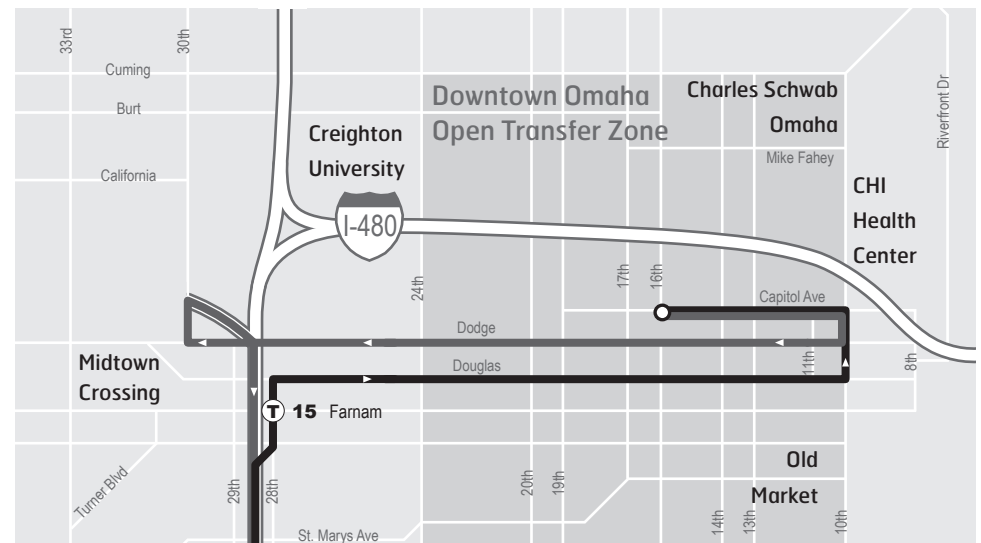

# 97 Millard Express

Legend	
	Route 97
	Transfer Points Rush Hour Only
	Park & Ride Lots

### 97 AM Express

*AM expreso*

Millard to Downtown

Millard a el centro

Weekdays

*Entre Semana*

153rd & Q St <i>Park &amp; Ride</i>	144th & Q St <i>Boulder Creek</i>	132nd & Q St	120th & I St	28th & Farnam	16th & Douglas	12th & Capitol	22nd & Cumming
6:10a	6:15	6:19	6:26	6:43	6:49	6:52	6:57
<del>6:40</del>	<del>6:45</del>	<del>6:49</del>	<del>6:56</del>	<del>7:14</del>	<del>7:18</del>	<del>7:21</del>	<del>7:29</del>
6:55	7:00	7:04	7:11	7:28	7:34	7:37	7:42
<del>7:05</del>	<del>7:10</del>	<del>7:14</del>	<del>7:21</del>	<del>7:39</del>	<del>7:43</del>	<del>7:46</del>	<del>7:54a</del>

### 97 PM Express

*PM expreso*

Downtown to Millard

El centro a Millard

Weekdays

*Entre Semana*

<i>From Route</i>	22nd & Cumming	12th & Dodge	16th & Dodge	24th & Dodge	30th & Dodge	120th & I St	144th & Q St <i>Boulder Creek</i>	153rd & Q St <i>Park &amp; Ride</i>
	4:07p	4:15	4:17	4:20	4:22	4:40	4:51	4:56
	<del>4:27</del>	<del>4:35</del>	<del>4:37</del>	<del>4:42</del>	<del>4:44</del>	<del>5:02</del>	<del>5:13</del>	<del>5:18</del>
	5:02	5:10	5:10	5:15	5:17	5:35	5:46	5:51
<i>N</i>	<del>5:10</del>	<del>5:12</del>	<del>5:17</del>	<del>5:19</del>	<del>5:37</del>	<del>5:48</del>	<del>5:53p</del>	

### 97 AM West

*AM oeste*

Downtown to Millard

El centro a Millard

Weekdays

*Entre Semana*

22nd & Cumming	120th & I St	132nd & Q St	144th & Q St	153rd & Q St <i>Park &amp; Ride</i>
5:34a	5:54	6:01	6:04	6:08
<del>6:04</del>	<del>6:24</del>	<del>6:31</del>	<del>6:34</del>	<del>6:38</del>
6:19	6:39	6:46	6:49	6:53
	<del>6:49</del>	<del>6:56</del>	<del>6:59</del>	<del>7:03a</del>