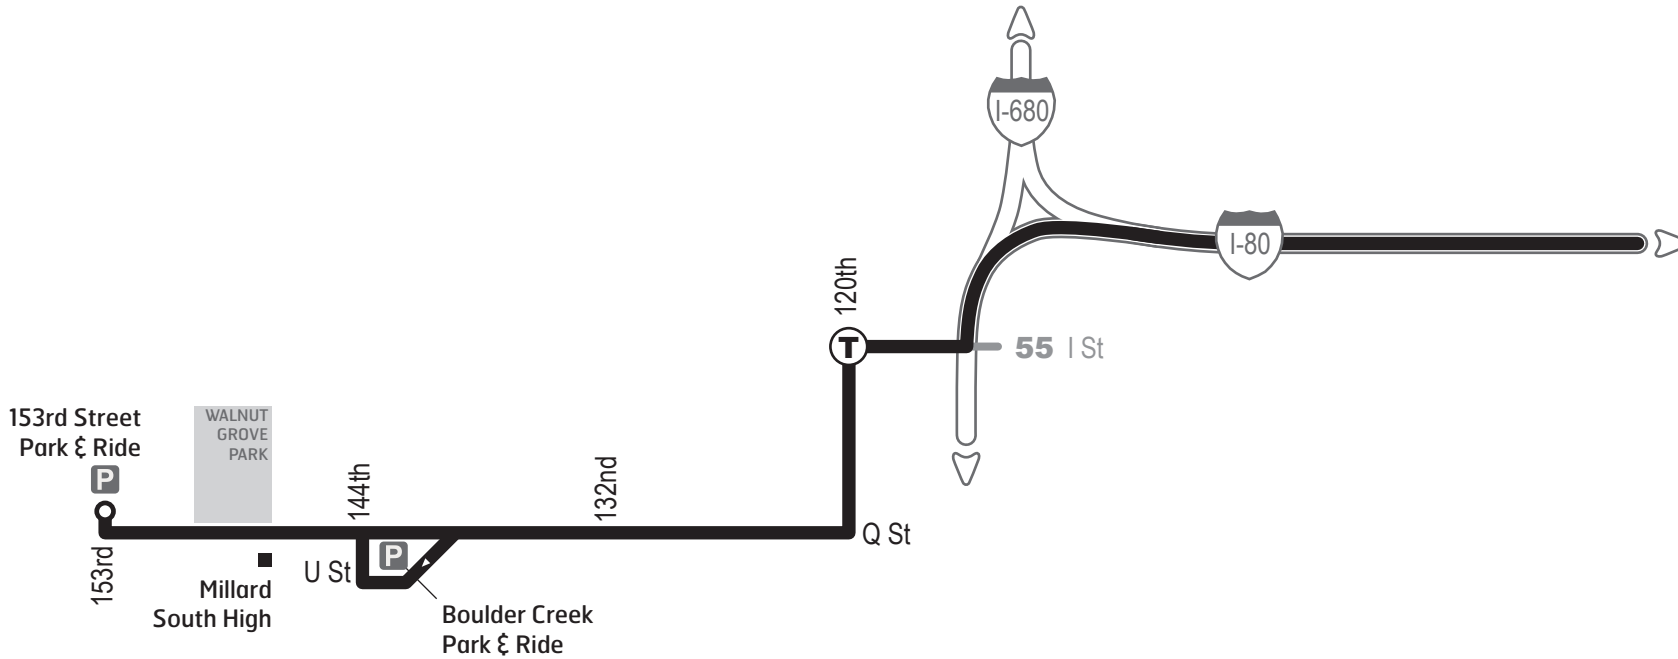

# 97 Millard Express

Legend	
	Route 97
	Transfer Points Rush Hour Only
	Park & Ride Lots

### 97 AM Express

*AM expreso*

Millard to Downtown

Millard a el centro

Weekdays

*Entre Semana*

153rd & Q St <i>Park &amp; Ride</i>	144th & Q St <i>Boulder Creek</i>	132nd & Q St	120th & I St	28th & Farnam	16th & Douglas	12th & Capitol	22nd & Cumming
6:10a	6:15	6:19	6:26	6:43	6:49	6:52	6:57
<del>6:40</del>	<del>6:45</del>	<del>6:49</del>	<del>6:56</del>	<del>7:14</del>	<del>7:18</del>	<del>7:21</del>	<del>7:29</del>
6:55	7:00	7:04	7:11	7:28	7:34	7:37	7:42
<del>7:05</del>	<del>7:10</del>	<del>7:14</del>	<del>7:21</del>	<del>7:39</del>	<del>7:43</del>	<del>7:46</del>	<del>7:54a</del>

### 97 PM Express

*PM expreso*

Downtown to Millard

El centro a Millard

Weekdays

*Entre Semana*

<i>From Route</i>	22nd & Cumming	12th & Dodge	16th & Dodge	24th & Dodge	30th & Dodge	120th & I St	144th & Q St <i>Boulder Creek</i>	153rd & Q St <i>Park &amp; Ride</i>
	4:07p	4:15	4:17	4:20	4:22	4:40	4:51	4:56
	<del>4:27</del>	<del>4:35</del>	<del>4:37</del>	<del>4:42</del>	<del>4:44</del>	<del>5:02</del>	<del>5:13</del>	<del>5:18</del>
	5:02	5:10	5:10	5:15	5:17	5:35	5:46	5:51
<i>N</i>	<del>5:10</del>	<del>5:12</del>	<del>5:17</del>	<del>5:19</del>	<del>5:37</del>	<del>5:48</del>	<del>5:53p</del>	

### 97 AM West

*AM oeste*

Downtown to Millard

El centro a Millard

Weekdays

*Entre Semana*

22nd & Cumming	120th & I St	132nd & Q St	144th & Q St	153rd & Q St <i>Park &amp; Ride</i>
5:34a	5:54	6:01	6:04	6:08
<del>6:04</del>	<del>6:24</del>	<del>6:31</del>	<del>6:34</del>	<del>6:38</del>
6:19	6:39	6:46	6:49	6:53
	<del>6:49</del>	<del>6:56</del>	<del>6:59</del>	<del>7:03a</del>