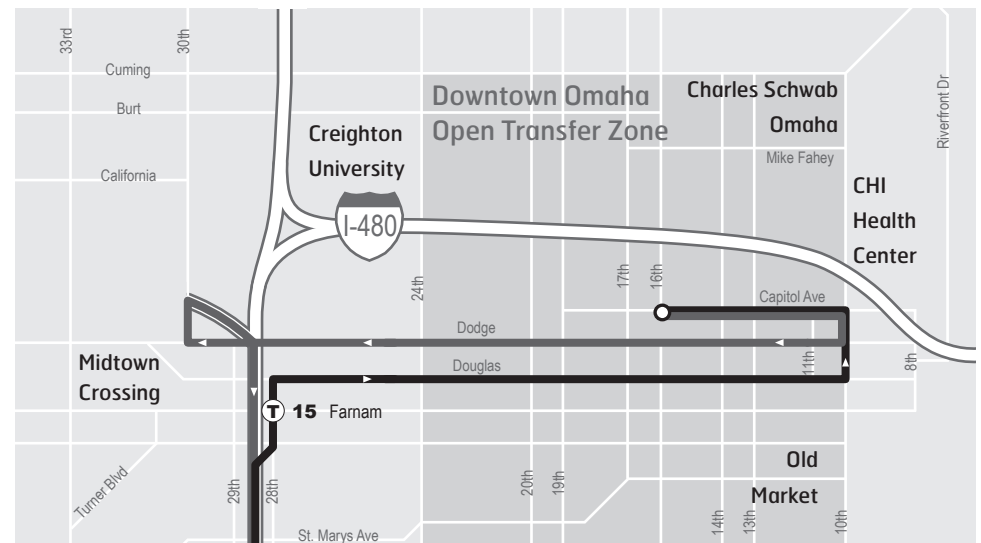

# 94 West Center Express

| Legend |                                   |
|--------|-----------------------------------|
|        | Route 94                          |
|        | Transfer Points<br>Rush Hour Only |
|        | Park & Ride Lots                  |

**94 AM Express***AM expreso***West Center to Downtown****oeste Center a el centro****Weekdays***Entre Semana*

|                                     |                                     |                           |                           |               |                |              |                |
|-------------------------------------|-------------------------------------|---------------------------|---------------------------|---------------|----------------|--------------|----------------|
| 168th & W Center<br><i>Lakeside</i> | 144th & W Center<br><i>Oak View</i> | 132nd &<br>West Center Rd | 114th & West<br>Center Rd | 28th & Farnam | 16th & Douglas | 8th & Farnam | 22nd & Cumming |
| 6:26a                               | 6:35                                | 6:39                      | 6:44                      | 7:02          | 7:06           | 7:09         | 7:16           |
| 6:56                                | 6:59                                | 7:09                      | 7:14                      | 7:29          | 7:34           | 7:36         | 7:42           |