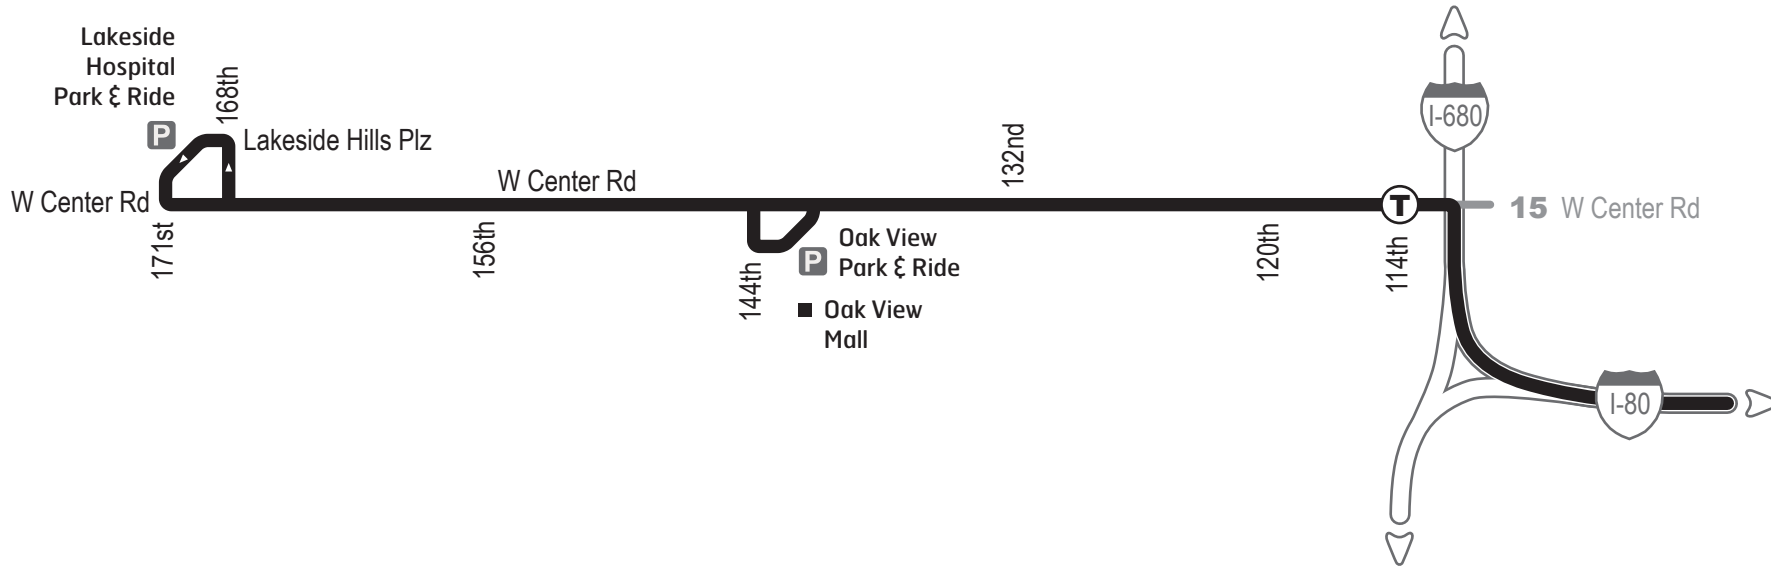

# 94 West Center Express

| Legend |                                   |
|--------|-----------------------------------|
|        | Route 94                          |
|        | Transfer Points<br>Rush Hour Only |
|        | Park & Ride Lots                  |

**94 AM Express***AM expreso***West Center to Downtown****oeste Center a el centro****Weekdays***Entre Semana*

|                                     |                                     |                           |                           |               |                |              |                |
|-------------------------------------|-------------------------------------|---------------------------|---------------------------|---------------|----------------|--------------|----------------|
| 168th & W Center<br><i>Lakeside</i> | 144th & W Center<br><i>Oak View</i> | 132nd &<br>West Center Rd | 114th & West<br>Center Rd | 28th & Farnam | 16th & Douglas | 8th & Farnam | 22nd & Cumming |
| 6:26a                               | 6:35                                | 6:39                      | 6:44                      | 7:02          | 7:06           | 7:09         | 7:16           |
| 6:56                                | 6:59                                | 7:09                      | 7:14                      | 7:29          | 7:34           | 7:36         | 7:42           |