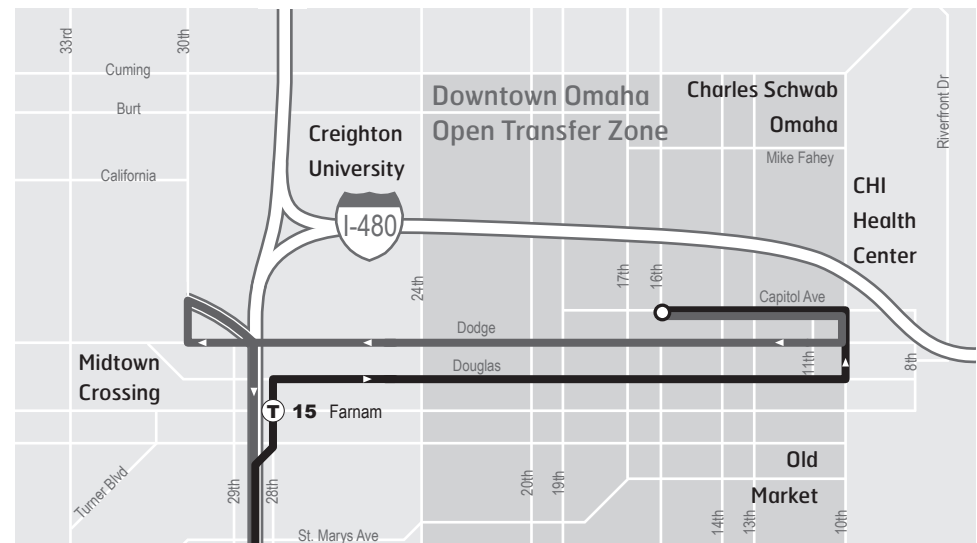

93 South 84th Street Express

Legend	
	Route 93
	Transfer Points Rush Hour Only
	Park & Ride Lots

93 AM Express*AM expreso***Papillion to Downtown****Papillion al centro****Weekdays***Entre Semana*

84th & Centennial <i>Tara Plaza</i>	84th & Harrison <i>CVS Pharmacy</i>	84th & Q Street	84th & F Street	28th & Farnam	16th & Douglas	16th & Capitol	22nd & Cumming
6:20a	6:25	6:29	6:32	6:48	6:51	6:54	6:59
6:50	6:55	6:59	7:02	7:16	7:21	7:24	7:29a

93 AM West*AM oeste***Downtown to Papillion****El centro a Papillion****Weekdays***Entre Semana*

22nd & Cumming	84th & F Street	84th & Q Street	84th & Harrison <i>CVS Pharmacy</i>	84th & Centennial <i>Tara Plaza</i>
5:58a	6:09	6:11	6:14	6:18
6:30	6:41	6:43	6:46	6:50

93 PM Express*PM expreso***Downtown to Papillion****El centro a Papillion****Weekdays***Entre Semana*

22nd & Cumming	12th & Dodge	16th & Dodge	30th & Dodge	84th & F Street	84th & Q Street	84th & Harrison <i>CVS Pharmacy</i>	84th & Centennial <i>Tara Plaza</i>
4:42p	4:47	4:48	4:51	5:08	5:11	5:14	5:19
5:12	5:17	5:20	5:23	5:40	5:43	5:46	5:51p

93 PM East*PM este***Papillion to Downtown****Papillion al centro****Weekdays***Entre Semana*

84th & Centennial <i>Tara Plaza</i>	84th & Harrison <i>CVS Pharmacy</i>	84th & Q Street	84th & F Street	22nd & Cumming
5:19p	5:24	5:27	5:30	5:45
5:51	5:56	5:59	6:02	6:17p