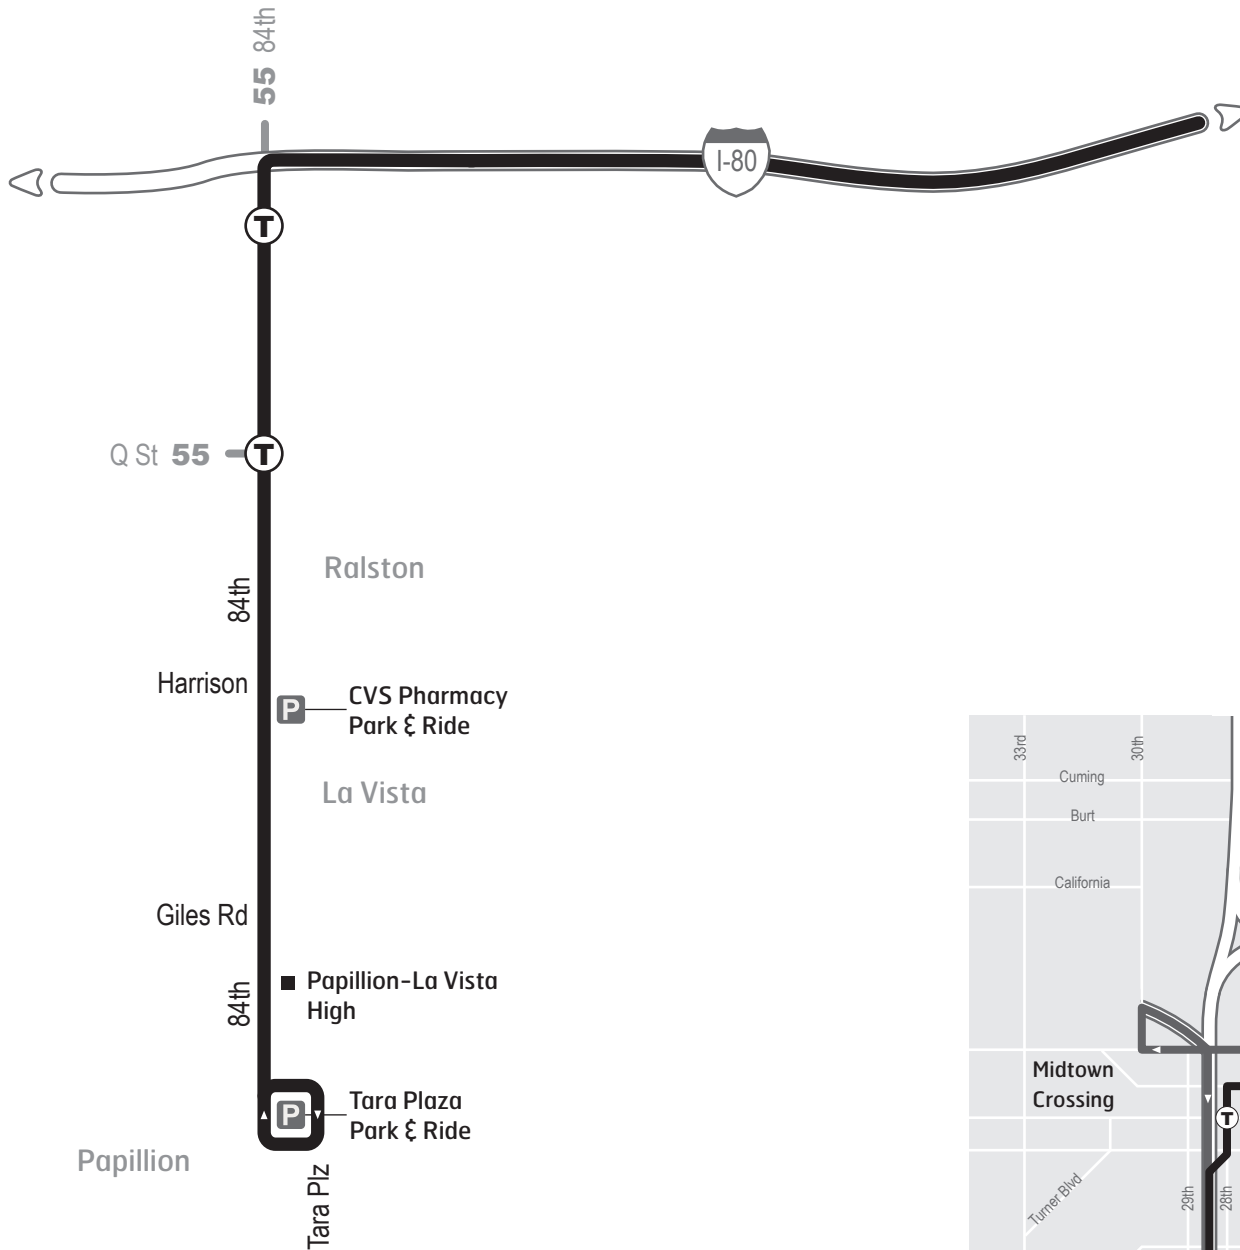

93 South 84th Street Express

Legend	
	Route 93
	Transfer Points Rush Hour Only
	Park & Ride Lots

93 AM Express*AM expreso***Papillion to Downtown****Papillion al centro****Weekdays***Entre Semana*

84th & Centennial <i>Tara Plaza</i>	84th & Harrison <i>CVS Pharmacy</i>	84th & Q Street	84th & F Street	28th & Farnam	16th & Douglas	16th & Capitol	22nd & Cumming
6:20a	6:25	6:29	6:32	6:48	6:51	6:54	6:59
6:50	6:55	6:59	7:02	7:16	7:21	7:24	7:29a

93 AM West*AM oeste***Downtown to Papillion****El centro a Papillion****Weekdays***Entre Semana*

22nd & Cumming	84th & F Street	84th & Q Street	84th & Harrison <i>CVS Pharmacy</i>	84th & Centennial <i>Tara Plaza</i>
5:58a	6:09	6:11	6:14	6:18
6:30	6:41	6:43	6:46	6:50

93 PM Express*PM expreso***Downtown to Papillion****El centro a Papillion****Weekdays***Entre Semana*

22nd & Cumming	12th & Dodge	16th & Dodge	30th & Dodge	84th & F Street	84th & Q Street	84th & Harrison <i>CVS Pharmacy</i>	84th & Centennial <i>Tara Plaza</i>
4:42p	4:47	4:48	4:51	5:08	5:11	5:14	5:19
5:12	5:17	5:20	5:23	5:40	5:43	5:46	5:51p

93 PM East*PM este***Papillion to Downtown****Papillion al centro****Weekdays***Entre Semana*

84th & Centennial <i>Tara Plaza</i>	84th & Harrison <i>CVS Pharmacy</i>	84th & Q Street	84th & F Street	22nd & Cumming
5:19p	5:24	5:27	5:30	5:45
5:51	5:56	5:59	6:02	6:17p