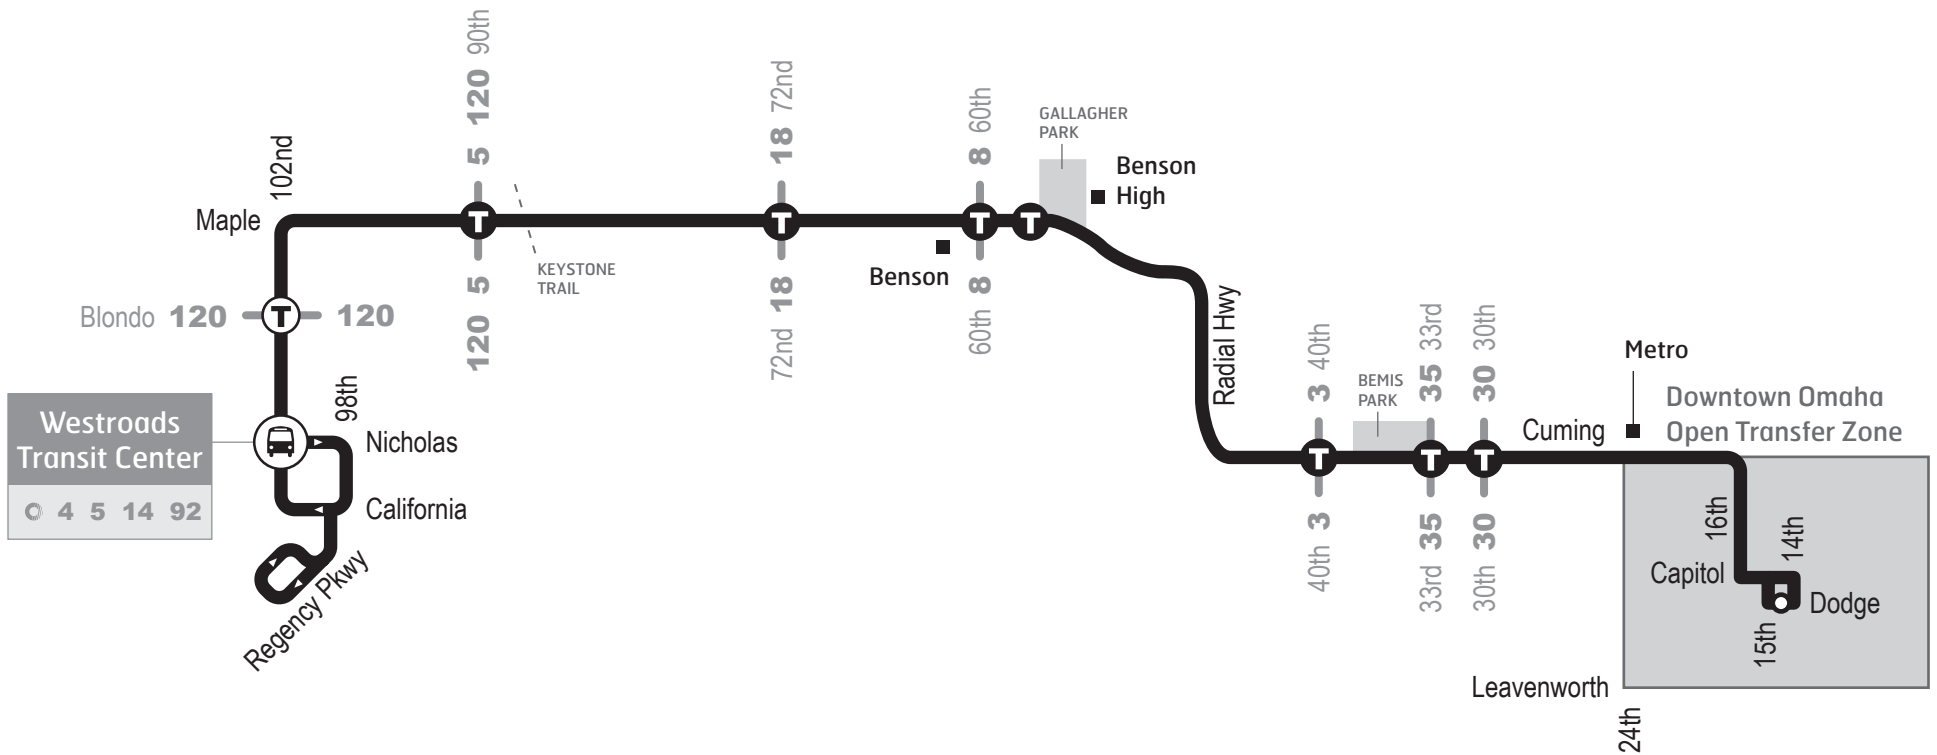

4 Maple Street

Legend

- Route 4
- Transfer Points
- Transfer Points Rush Hour Only
- Transit Center