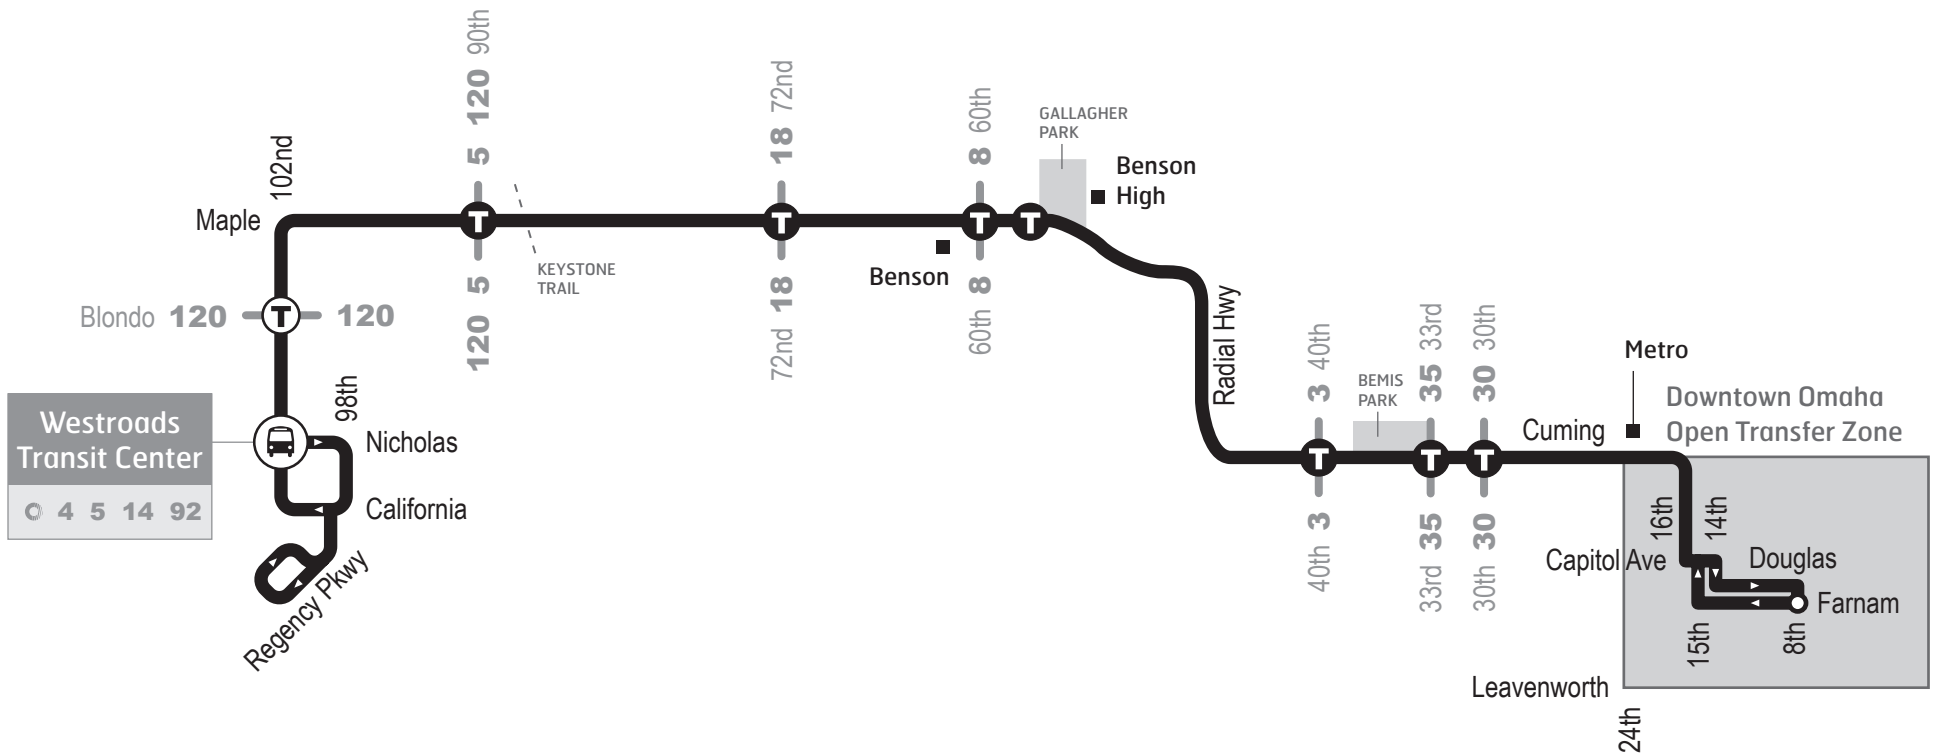

4 Maple Street

Legend

- Route 4
- Transfer Points
- Transfer Points Rush Hour Only
- Transit Center

West

Oeste

4 East

Este

Weekdays **Entre Semana**

► **Zona de Transferencia Abierta:** En el centro de la ciudad al este de la calle 24, al sur de la calle Cuming, y al norte de la calle Leavenworth, las transferencias pueden ocurrir en cualquier parada de autobús, a menos que la señal designa otra cosa. Se aplican las reglas regulares de transferencia.

 When transferring between two routes at a transit center, stand near the designated stop for the route you are going to board.

 Where two or more routes meet at an intersection, stand at the sign labeled for the route you are going to board. (shown below)

► **Open Transfer Zone:** Transfers may occur at any bus stop, unless the sign designates otherwise for the downtown area east of 24th street, south of Cuming Street and north of Leavenworth Street. Regular transfer rules apply.