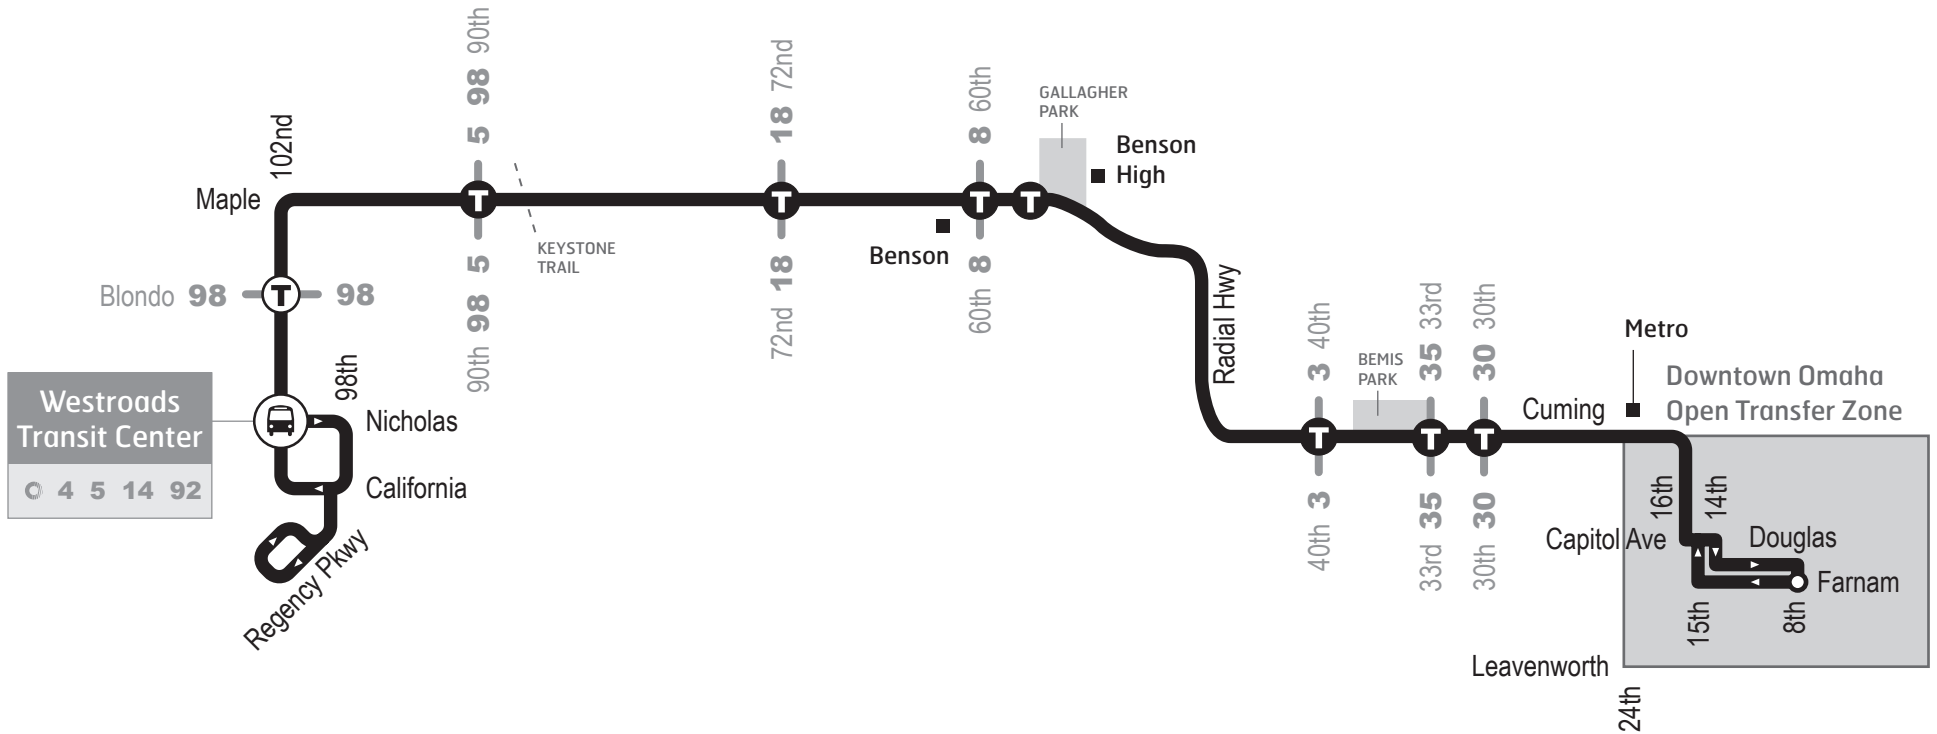

4 Maple Street

Legend

- Route 4
- Transfer Points
- Transfer Points Rush Hour Only
- Transit Center