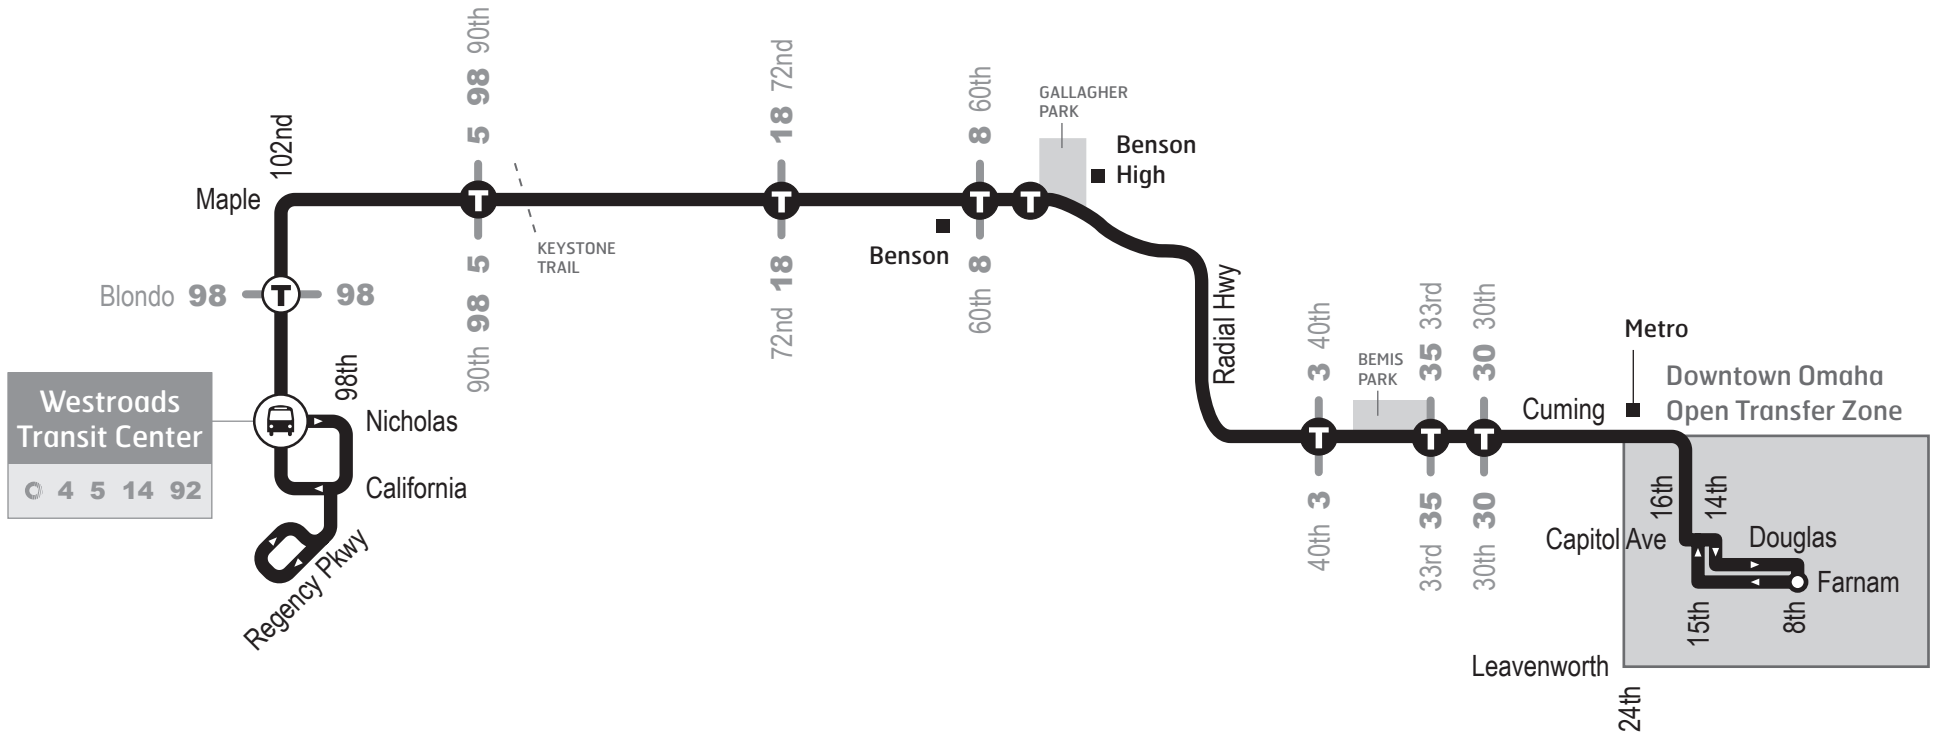

4 Maple Street

Legend	
	Route 4
	Transfer Points
	Transfer Points Rush Hour Only
	Transit Center

4 West

Oeste

Weekdays		Entre Semana									
From Route	22nd & Cumming	14th & Farnam	16th & Capitol	24th & Cumming	40th & Cumming	60th & Maple	72nd & Maple	90th & Maple	102nd & Blondo	Regency Circle	Westroads TC
	4:20a	4:26	4:30	4:35	4:40	4:48	4:52	4:58	5:03	5:10	5:14
	4:35	4:41	4:45	4:50	4:55	5:03	5:07	5:13	5:18	5:25	5:29
	4:50	4:56	5:00	5:05	5:10	5:18	5:22	5:28	5:33	5:40	5:44
	5:05	5:11	5:15	5:20	5:25	5:33	5:37	5:43	5:48	5:55	5:59
	5:20	5:26	5:30	5:35	5:40	5:48	5:52	5:58	6:03	6:10	6:14
	5:35	5:41	5:45	5:50	5:55	6:03	6:07	6:13	6:18	6:25	6:29
16	5:56	6:00	6:05	6:10	6:18	6:22	6:28	6:33	6:40	6:44	
30	6:11	6:15	6:20	6:25	6:33	6:37	6:43	6:48	6:55	6:59	
16	6:26	6:30	6:35	6:40	6:48	6:52	6:58	7:03	7:10	7:14	
30	6:41	6:45	6:50	6:55	7:03	7:07	7:13	7:18	7:25	7:29	
16	6:56	7:00	7:05	7:10	7:18	7:22	7:28	7:33	7:40	7:44	
30	7:11	7:15	7:20	7:25	7:33	7:37	7:43	7:48	7:55	7:59	
16	7:26	7:30	7:35	7:40	7:48	7:52	7:58	8:03	8:10	8:14	
30	7:41	7:45	7:50	7:55	8:03	8:07	8:13	8:18	8:25	8:29	
16	7:56	8:00	8:05	8:10	8:18	8:22	8:28	8:33	8:40	8:44	
30	8:11	8:15	8:20	8:25	8:33	8:37	8:43	8:48	8:55	8:59	
30	8:41	8:45	8:50	8:55	9:03	9:07	9:13	9:18	9:25	9:29	
30	9:11	9:15	9:20	9:25	9:33	9:37	9:43	9:48	9:55	9:59	
30	9:41	9:45	9:50	9:55	10:03	10:07	10:13	10:18	10:25	10:29	
30	10:11	10:15	10:20	10:25	10:33	10:37	10:43	10:48	10:55	10:59	
30	10:41	10:45	10:50	10:55	11:03	11:07	11:13	11:18	11:25	11:29	
30	11:11	11:15	11:20	11:25	11:33	11:37	11:43	11:48	11:55	11:59	
30	11:41	11:45	11:50	11:55	12:03	12:07	12:13	12:18	12:25	12:29	
30	12:11	12:15	12:20	12:25	12:33	12:37	12:43	12:48	12:55	12:59	
30	12:41	12:45	12:50	12:55	1:03	1:07	1:13	1:18	1:25	1:29	
30	1:11	1:15	1:20	1:25	1:33	1:37	1:43	1:48	1:55	1:59	
30	1:41	1:45	1:50	1:55	2:03	2:07	2:13	2:18	2:25	2:29	
30	2:11	2:15	2:20	2:25	2:33	2:37	2:43	2:48	2:55	2:59	
30	2:41	2:45	2:50	2:55	3:03	3:07	3:13	3:18	3:25	3:29	
	2:50	2:56	3:00	3:05	3:10	3:18	3:22	3:28	3:33	3:40	3:44
30	3:11	3:15	3:20	3:25	3:33	3:37	3:43	3:48	3:55	3:59	
	3:20	3:26	3:30	3:35	3:40	3:48	3:52	3:58	4:03	4:10	4:14
30	3:41	3:45	3:50	3:55	4:03	4:07	4:13	4:18	4:25	4:29	
	3:50	3:56	4:00	4:05	4:10	4:18	4:22	4:28	4:33	4:40	4:44
30	4:11	4:15	4:20	4:25	4:33	4:37	4:43	4:48	4:55	4:59	
16	4:26	4:30	4:35	4:40	4:48	4:52	4:58	5:03	5:10	5:14	
30	4:41	4:45	4:50	4:55	5:03	5:07	5:13	5:18	5:25	5:29	
16	4:56	5:00	5:05	5:10	5:18	5:22	5:28	5:33	5:40	5:44	
30	5:11	5:15	5:20	5:25	5:33	5:37	5:43	5:48	5:55	5:59	
16	5:26	5:30	5:35	5:40	5:48	5:52	5:58	6:03	6:10	6:14	
30	5:41	5:45	5:50	5:55	6:03	6:07	6:13	6:18	6:25	6:29	
16	5:56	6:00	6:05	6:10	6:18	6:22	6:28	6:33	6:40	6:44	
30	6:11	6:15	6:20	6:25	6:33	6:37	6:43	6:48	6:55	6:59	
30	6:41	6:45	6:50	6:55	7:03	7:07	7:13	7:18	7:25	7:29	
30	7:11	7:15	7:20	7:25	7:33	7:37	7:43	7:48	7:55	7:59	
30	8:11	8:15	8:20	8:25	8:33	8:37	8:43	8:48	8:55	8:59	
30	9:11	9:15	9:20	9:25	9:33	9:37	9:43	9:48	9:55	9:59	

4 East

Este