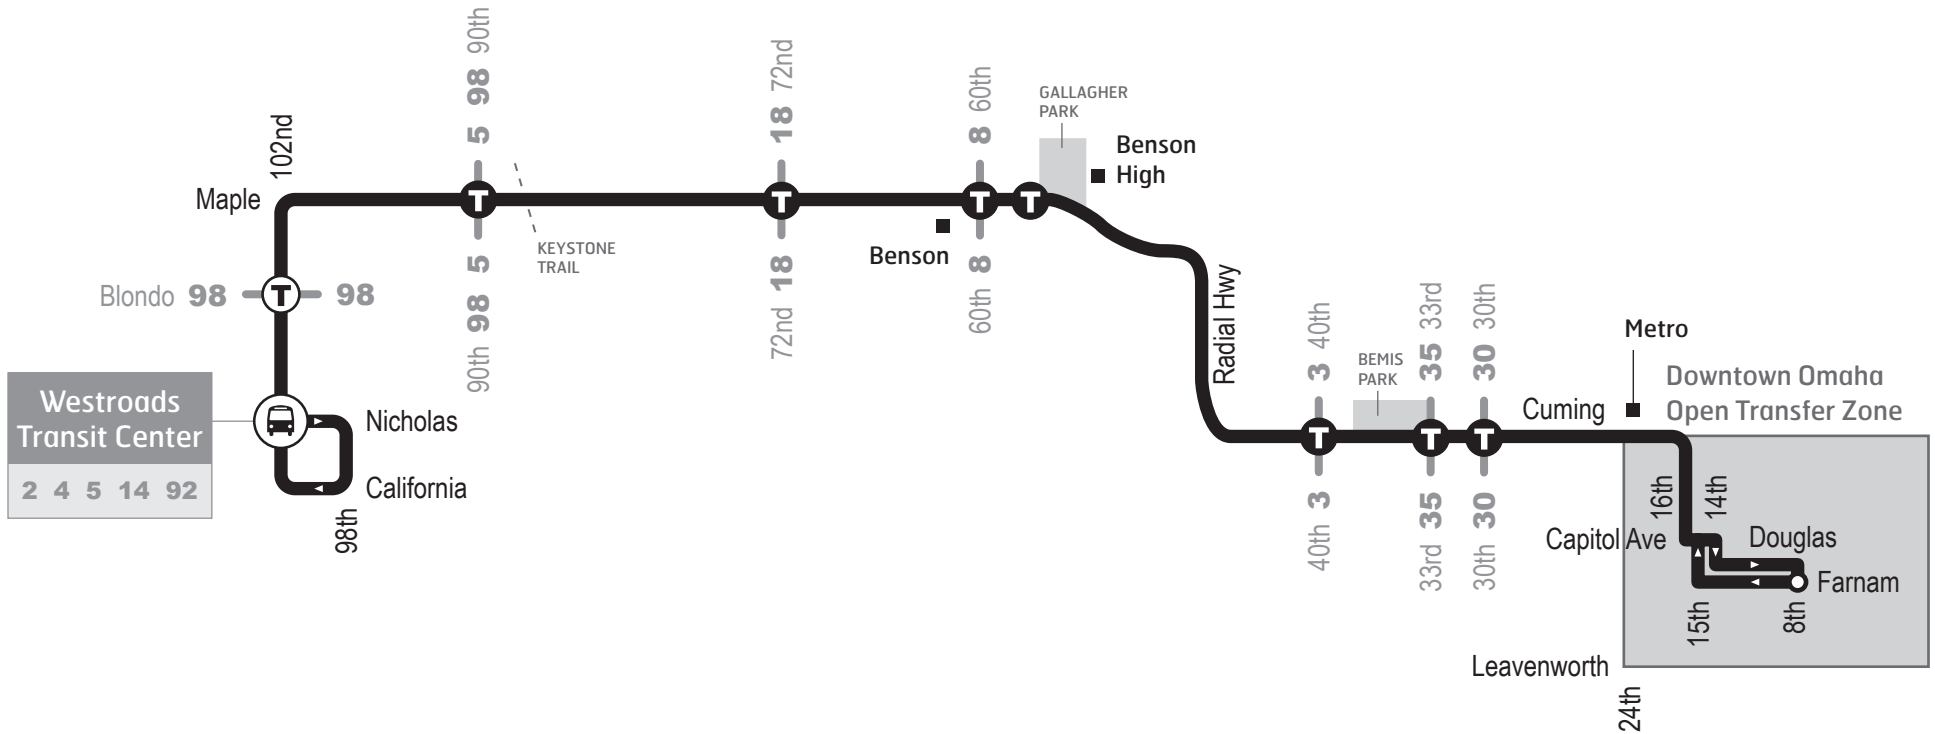

4 Maple Street

Legend

- Route 4
- Transfer Points
- Transfer Points Rush Hour Only
- Transit Center

4 West

Oeste

Weekdays		Entre Semana									
From Route	22nd & Cumming	8th & Farnam	16th & Capitol	24th & Cumming	40th & Cumming	60th & Maple	72nd & Maple	90th & Maple	102nd & Blondo	Regency Circle	Westroads TC
	4:20a	4:26	4:30	4:35	4:40	4:48	4:52	4:58	5:03	5:10	5:14
	4:35	4:41	4:45	4:50	4:55	5:03	5:07	5:13	5:18	5:25	5:29
	4:50	4:56	5:00	5:05	5:10	5:18	5:22	5:28	5:33	5:40	5:44
	5:05	5:11	5:15	5:20	5:25	5:33	5:37	5:43	5:48	5:55	5:59
	5:20	5:26	5:30	5:35	5:40	5:48	5:52	5:58	6:03	6:10	6:14
	5:35	5:41	5:45	5:50	5:55	6:03	6:07	6:13	6:18	6:25	6:29
16	5:56	6:00	6:05	6:10	6:18	6:22	6:28	6:33	6:40	6:44	
30	6:11	6:15	6:20	6:25	6:33	6:37	6:43	6:48	6:55	6:59	
16	6:26	6:30	6:35	6:40	6:48	6:52	6:58	7:03	7:10	7:14	
30	6:41	6:45	6:50	6:55	7:03	7:07	7:13	7:18	7:25	7:29	
16	6:56	7:00	7:05	7:10	7:18	7:22	7:28	7:33	7:40	7:44	
30	7:11	7:15	7:20	7:25	7:33	7:37	7:43	7:48	7:55	7:59	
16	7:26	7:30	7:35	7:40	7:48	7:52	7:58	8:03	8:10	8:14	
30	7:41	7:45	7:50	7:55	8:03	8:07	8:13	8:18	8:25	8:29	
16	7:56	8:00	8:05	8:10	8:18	8:22	8:28	8:33	8:40	8:44	
30	8:11	8:15	8:20	8:25	8:33	8:37	8:43	8:48	8:55	8:59	
30	8:41	8:45	8:50	8:55	9:03	9:07	9:13	9:18	9:25	9:29	
30	9:11	9:15	9:20	9:25	9:33	9:37	9:43	9:48	9:55	9:59	
30	9:41	9:45	9:50	9:55	10:03	10:07	10:13	10:18	10:25	10:29	
30	10:11	10:15	10:20	10:25	10:33	10:37	10:43	10:48	10:55	10:59	
30	10:41	10:45	10:50	10:55	11:03	11:07	11:13	11:18	11:25	11:29	
30	11:11	11:15	11:20	11:25	11:33	11:37	11:43	11:48	11:55	11:59	
30	11:41	11:45	11:50	11:55	12:03	12:07	12:13	12:18	12:25	12:29	
30	12:11	12:15	12:20	12:25	12:33	12:37	12:43	12:48	12:55	12:59	
30	12:41	12:45	12:50	12:55	1:03	1:07	1:13	1:18	1:25	1:29	
30	1:11	1:15	1:20	1:25	1:33	1:37	1:43	1:48	1:55	1:59	
30	1:41	1:45	1:50	1:55	2:03	2:07	2:13	2:18	2:25	2:29	
30	2:11	2:15	2:20	2:25	2:33	2:37	2:43	2:48	2:55	2:59	
30	2:41	2:45	2:50	2:55	3:03	3:07	3:13	3:18	3:25	3:29	
30	3:11	3:15	3:20	3:25	3:33	3:37	3:43	3:48	3:55	3:59	
	3:20	3:26	3:30	3:35	3:40	3:48	3:52	4:03	4:10	4:14	
30	3:41	3:45	3:50	3:55	4:03	4:07	4:13	4:18	4:25	4:29	
	3:50	3:56	4:00	4:05	4:10	4:18	4:22	4:28	4:33	4:40	4:44
30	4:11	4:15	4:20	4:25	4:33	4:37	4:43	4:48	4:55	4:59	
16	4:26	4:30	4:35	4:40	4:48	4:52	4:58	5:03	5:10	5:14	
30	4:41	4:45	4:50	4:55	5:03	5:07	5:13	5:18	5:25	5:29	
16	4:56	5:00	5:05	5:10	5:18	5:22	5:28	5:33	5:40	5:44	
30	5:11	5:15	5:20	5:25	5:33	5:37	5:43	5:48	5:55	5:59	
16	5:26	5:30	5:35	5:40	5:48	5:52	5:58	6:03	6:10	6:14	
30	5:41	5:45	5:50	5:55	6:03	6:07	6:13	6:18	6:25	6:29	
16	5:56	6:00	6:05	6:10	6:18	6:22	6:28	6:33	6:40	6:44	
30	6:11	6:15	6:20	6:25	6:33	6:37	6:43	6:48	6:55	6:59	
30	6:41	6:45	6:50	6:55	7:03	7:07	7:13	7:18	7:25	7:29	
30	7:11	7:15	7:20	7:25	7:33	7:37	7:43	7:48	7:55	7:59	
30	8:11	8:15	8:20	8:25	8:33	8:37	8:43	8:48	8:55	8:59	
30	9:11	9:15	9:20	9:25	9:33	9:37	9:43	9:48	9:55	9:59p	

4 East

Este