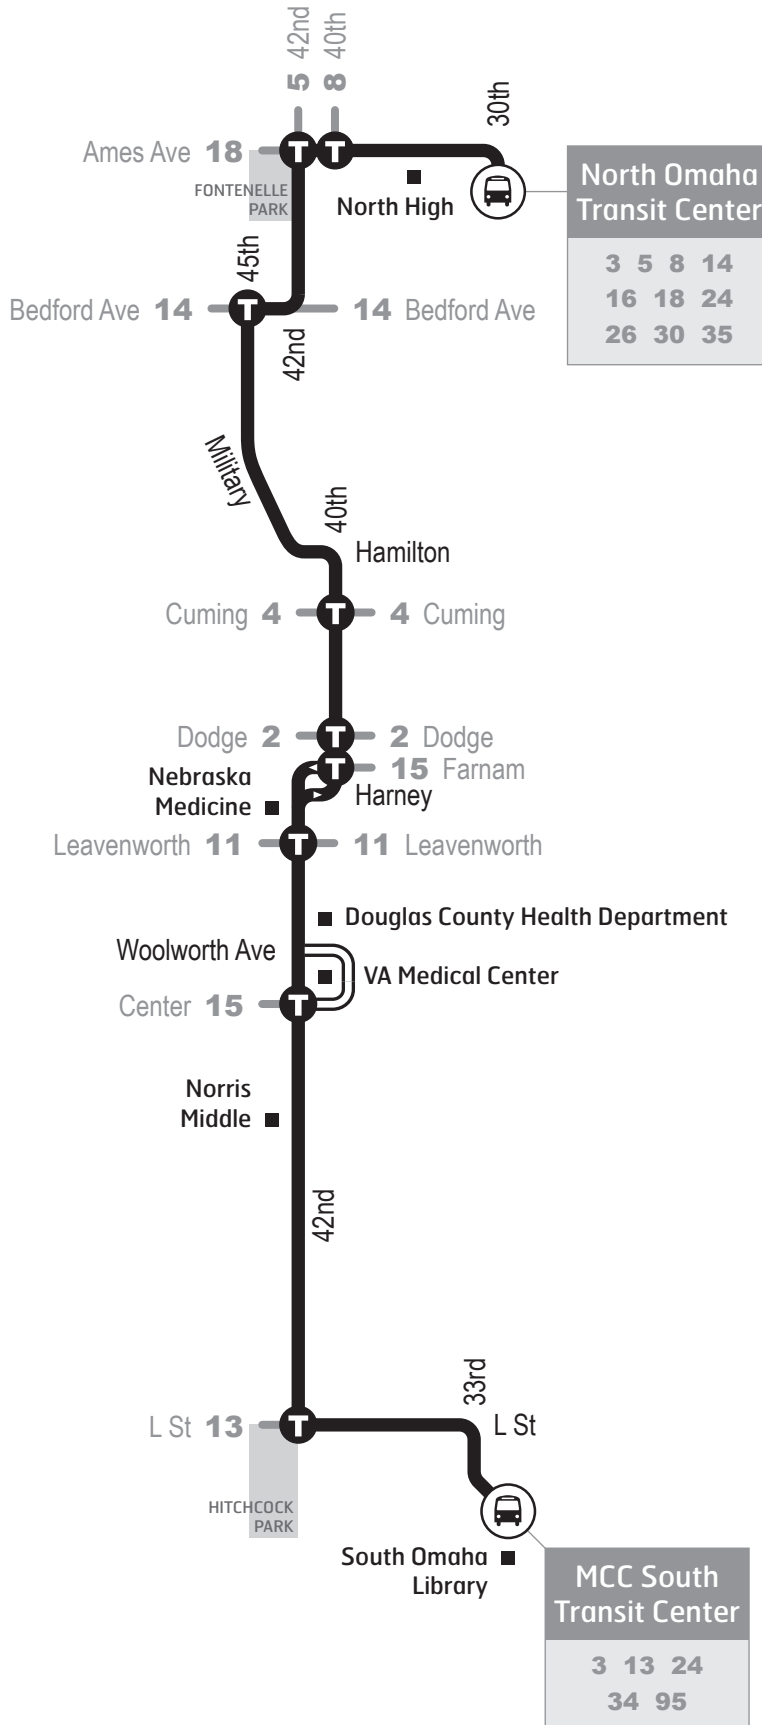

3 North 40th / South 42nd Street

Legend	
	Route 3
	Route 3 to VA Medical Center
	Transfer Points
	Transit Center