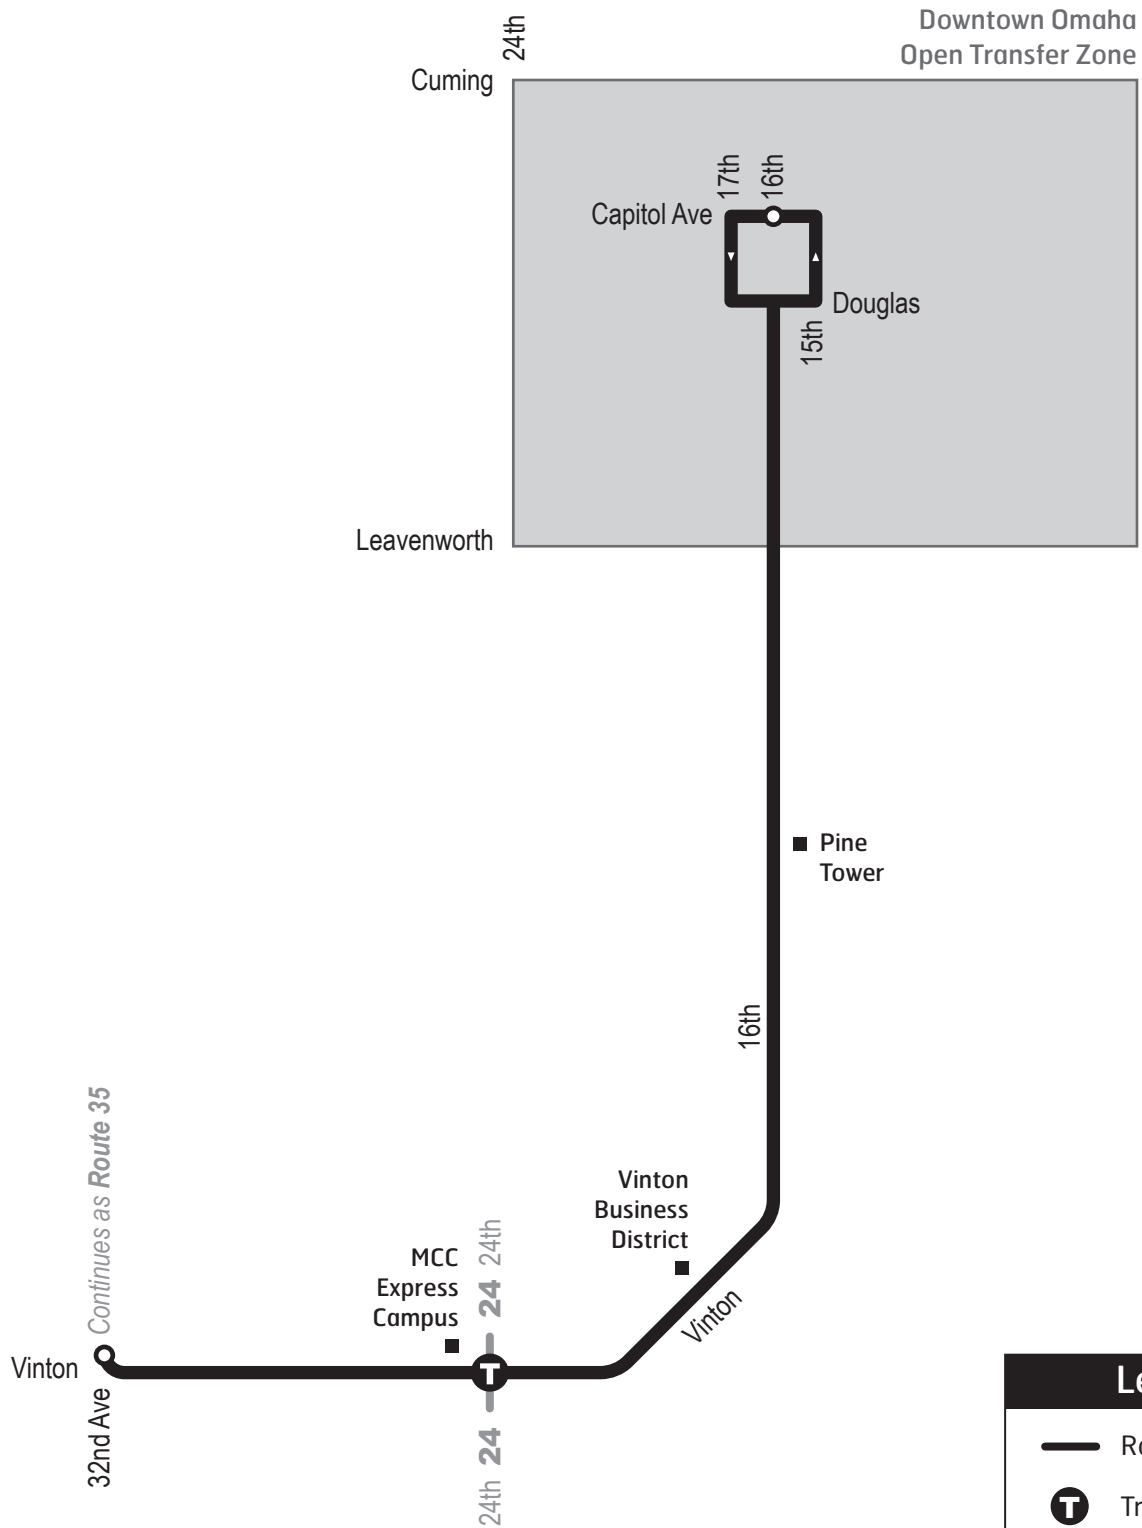

36 South 16th / Vinton Street

Legend	
	Route 36
	Transfer Points

36 South

Sur

36 North

Norte

Weekdays

Entre Semana

► **Zona de Transferencia Abierta:** En el centro de la ciudad al este de la calle 24, al sur de la calle Cuming, y al norte de la calle Leavenworth, las transferencias pueden ocurrir en cualquier parada de autobús, a menos que la señal designa otra cosa. Se aplican las reglas regulares de transferencia.

 When transferring between two routes at a transit center, stand near the designated stop for the route you are going to board.

 Where two or more routes meet at an intersection, stand at the sign labeled for the route you are going to board. (shown below)

► **Open Transfer Zone:** Transfers may occur at any bus stop, unless the sign designates otherwise for the downtown area east of 24th street, south of Cuming Street and north of Leavenworth Street. Regular transfer rules apply.