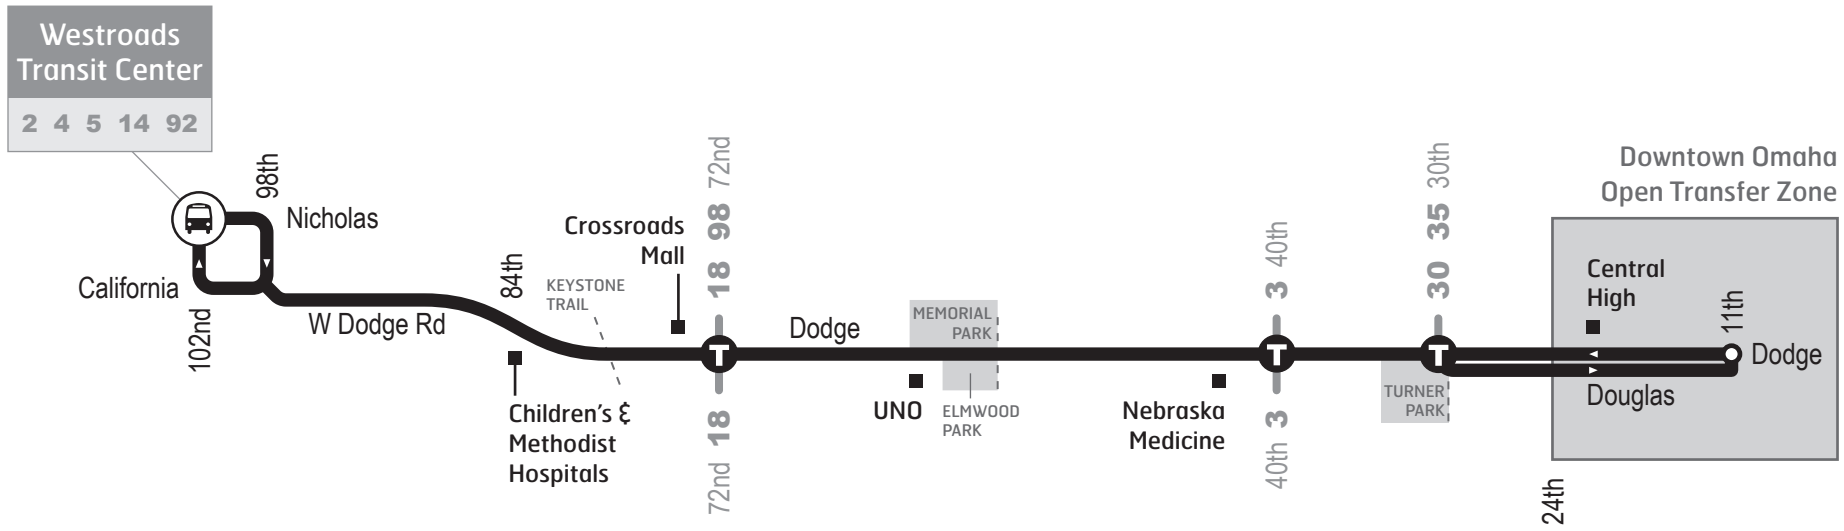

# 2 Dodge Street

Legend	
	Route 2
	Transfer Points
	Transit Center

2 West

Oeste

Weekdays *Entre Semana*

Table with 11 columns representing stops: 22nd & Cumming, 11th & Dodge, 24th & Dodge, Turner Blvd & Dodge, 40th & Dodge, 50th & Dodge, 62nd & Dodge U/O, 72nd & Dodge, 84th & Dodge, Westroads TC. Rows show departure times from 4:25a to 11:15.

2 East

Este

Weekdays *Entre Semana*

Table with 12 columns representing stops: Westroads TC, 84th & Dodge, 72nd & Dodge, 62nd & Dodge U/O, 50th & Dodge, 40th & Dodge, Park Ave & Douglas, 24th & Douglas, 11th & Dodge, 22nd & Cumming, To Route. Rows show departure times from 5:07a to 11:15.

► **Zona de Transferencia Abierta:** En el centro de la ciudad al este de la calle 24, al sur de la calle Cuming, y al norte de la calle Leavenworth, las transferencias pueden ocurrir en cualquier parada de autobús, a menos que la señal designa otra cosa. Se aplican las reglas regulares de transferencia.

► **Open Transfer Zone:** Transfers may occur at any bus stop, unless the sign designates otherwise for the downtown area east of 24th street, south of Cuming Street and north of Leavenworth Street. Regular transfer rules apply.