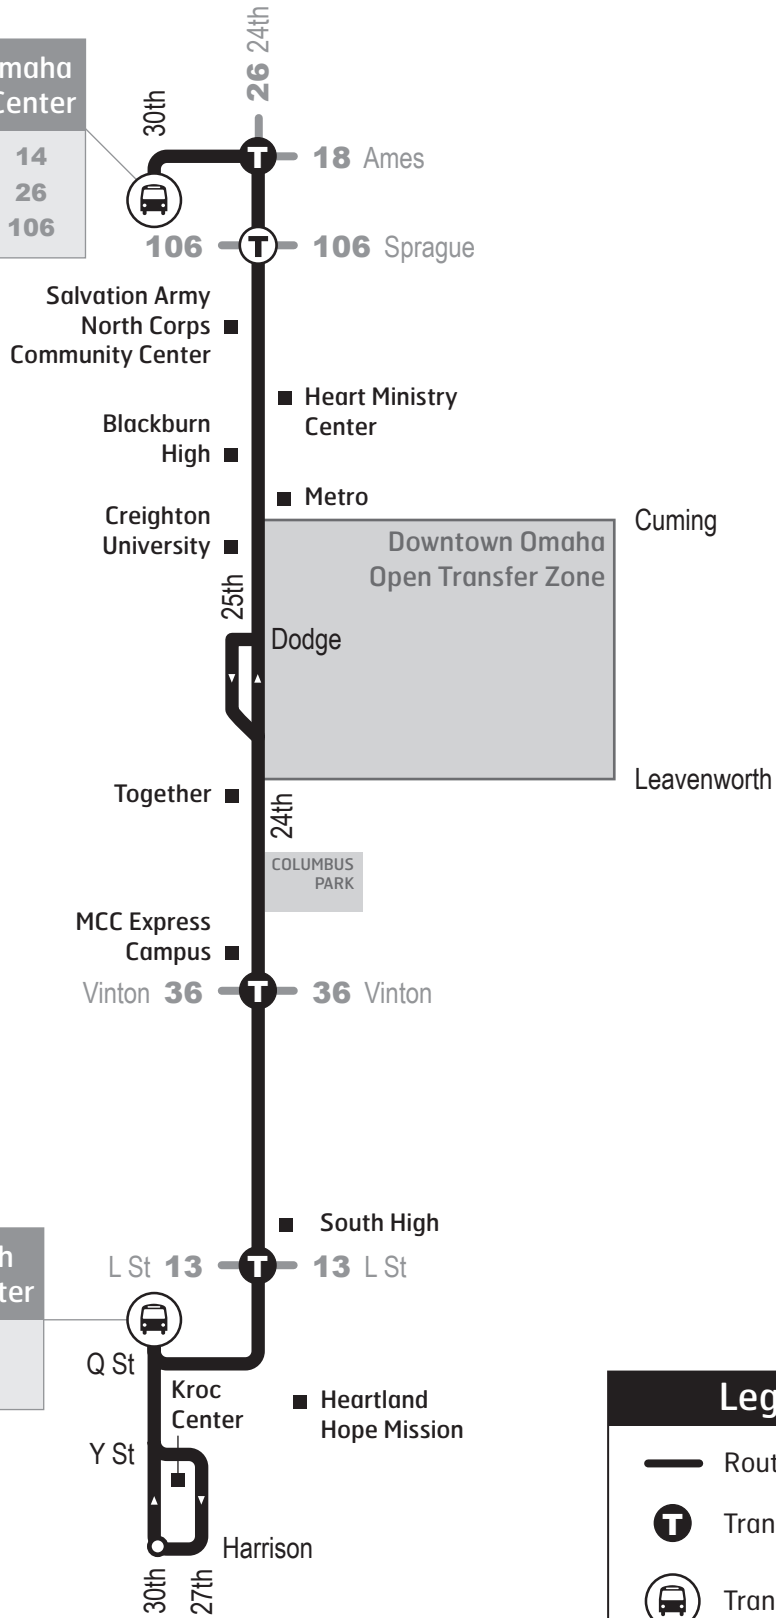

# 24 24th Street

North Omaha Transit Center			
3	5	8	14
18	24	26	
30	35	106	

MCC South Transit Center	
3	13
24	95

Legend	
	Route 24
	Transfer Points
	Transit Center

**24 South**

**Sur**

**Weekdays**

**Entre Semana**

► **Zona de Transferencia Abierta:** En el centro de la ciudad al este de la calle 24, al sur de la calle Cuming, y al norte de la calle Leavenworth, las transferencias pueden ocurrir en cualquier parada de autobús, a menos que la señal designa otra cosa. Se aplican las reglas regulares de transferencia.

 When transferring between two routes at a transit center, stand near the designated stop for the route you are going to board.

 Where two or more routes meet at an intersection, stand at the sign labeled for the route you are going to board. (shown below)

► **Open Transfer Zone:** Transfers may occur at any bus stop, unless the sign designates otherwise for the downtown area east of 24th street, south of Cuming Street and north of Leavenworth Street. Regular transfer rules apply.