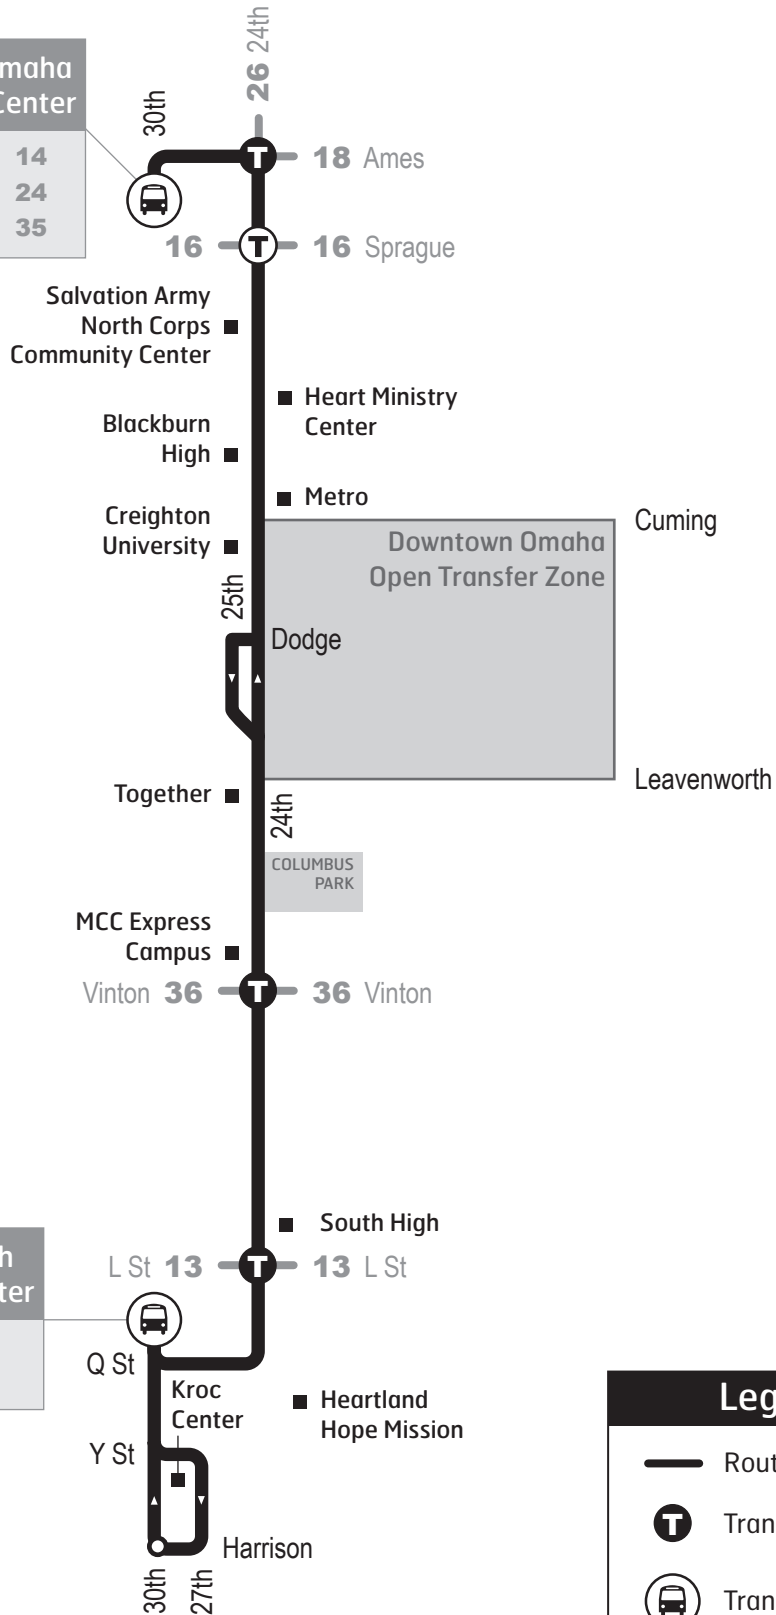

24 24th Street

North Omaha Transit Center			
3	5	8	14
16	18	24	
26	30	35	

MCC South Transit Center	
3	13
24	95

Legend	
	Route 24
	Transfer Points
	Transit Center

24 South

Sur

Weekdays

Entre Semana

► **Zona de Transferencia Abierta:** En el centro de la ciudad al este de la calle 24, al sur de la calle Cuming, y al norte de la calle Leavenworth, las transferencias pueden ocurrir en cualquier parada de autobús, a menos que la señal designa otra cosa. Se aplican las reglas regulares de transferencia.

 When transferring between two routes at a transit center, stand near the designated stop for the route you are going to board.

 Where two or more routes meet at an intersection, stand at the sign labeled for the route you are going to board. (shown below)

► **Open Transfer Zone:** Transfers may occur at any bus stop, unless the sign designates otherwise for the downtown area east of 24th street, south of Cuming Street and north of Leavenworth Street. Regular transfer rules apply.