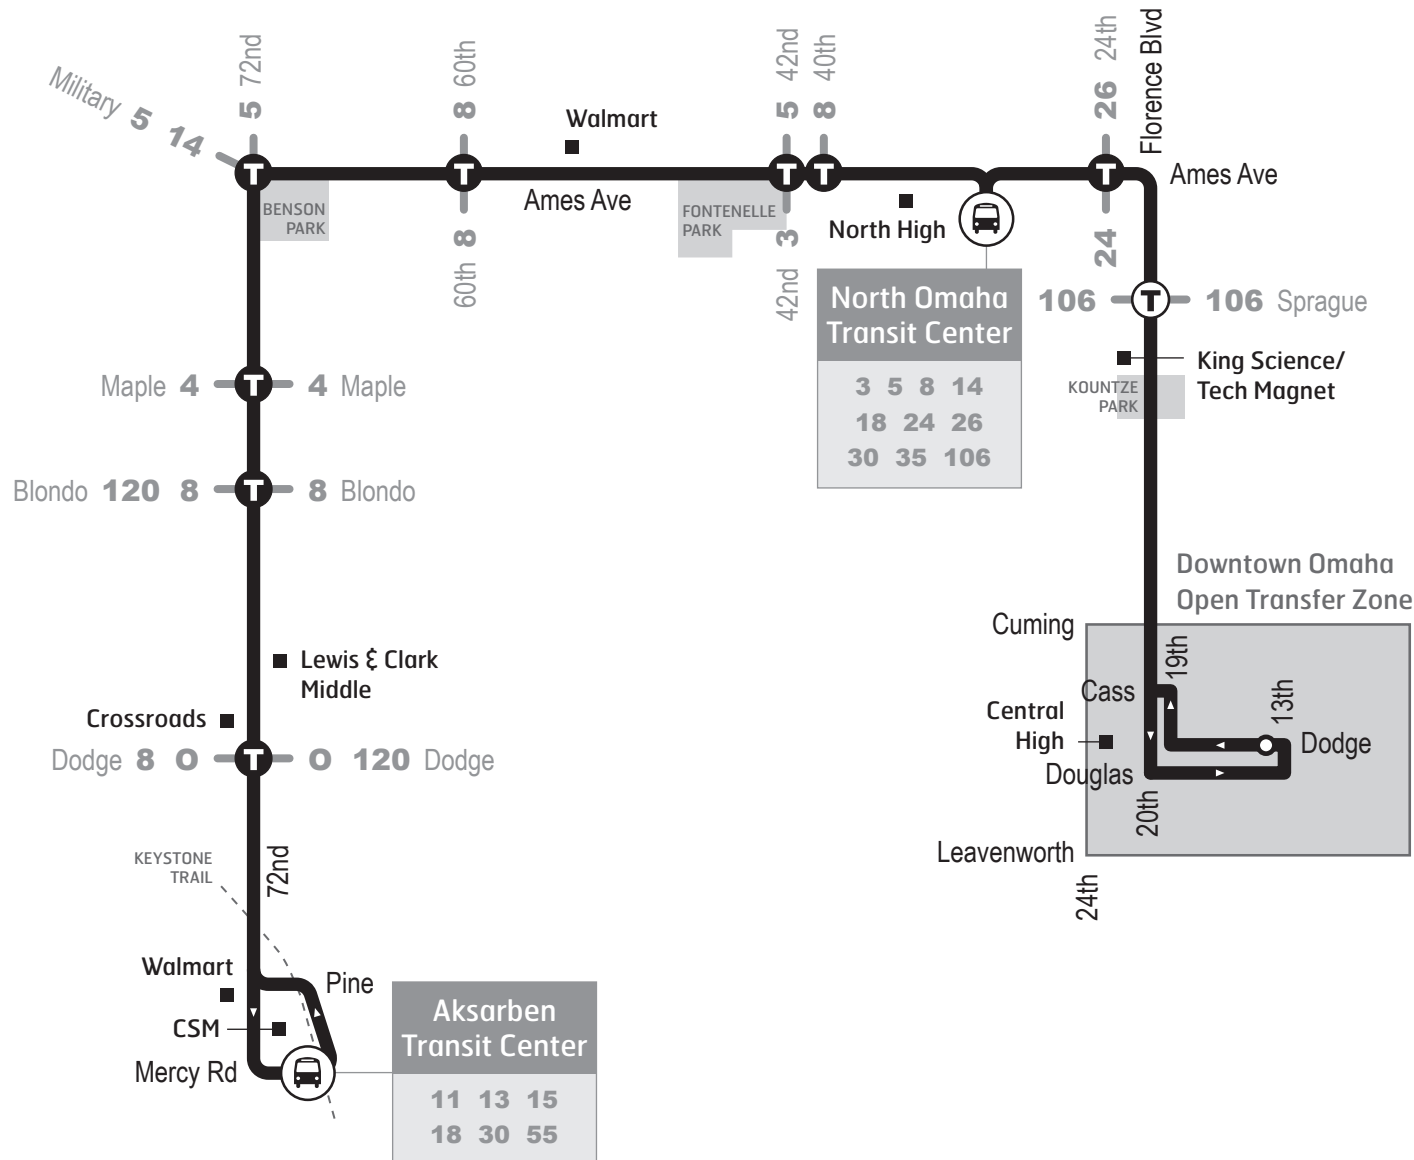

18 72nd Street / Ames Avenue

Legend

- Route 18
- Transfer Points
- Transfer Points Rush Hour Only
- Transit Center