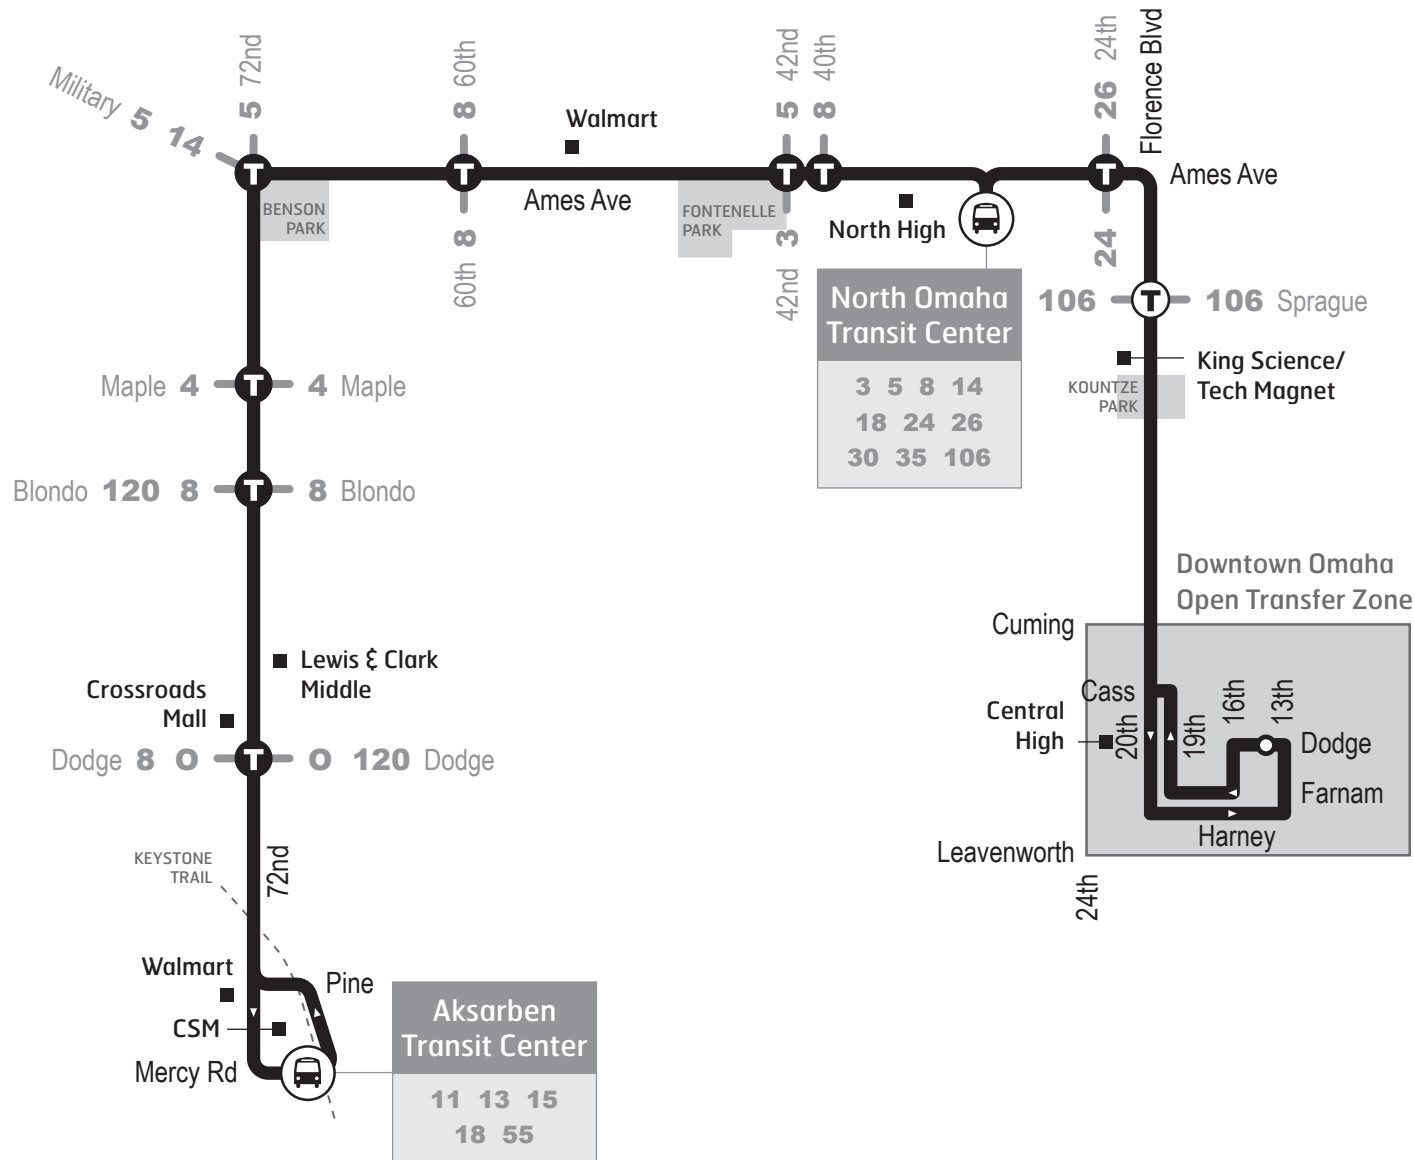

18 72nd Street / Ames Avenue

Legend

- Route 18
- Transfer Points
- Transfer Points Rush Hour Only
- Transit Center