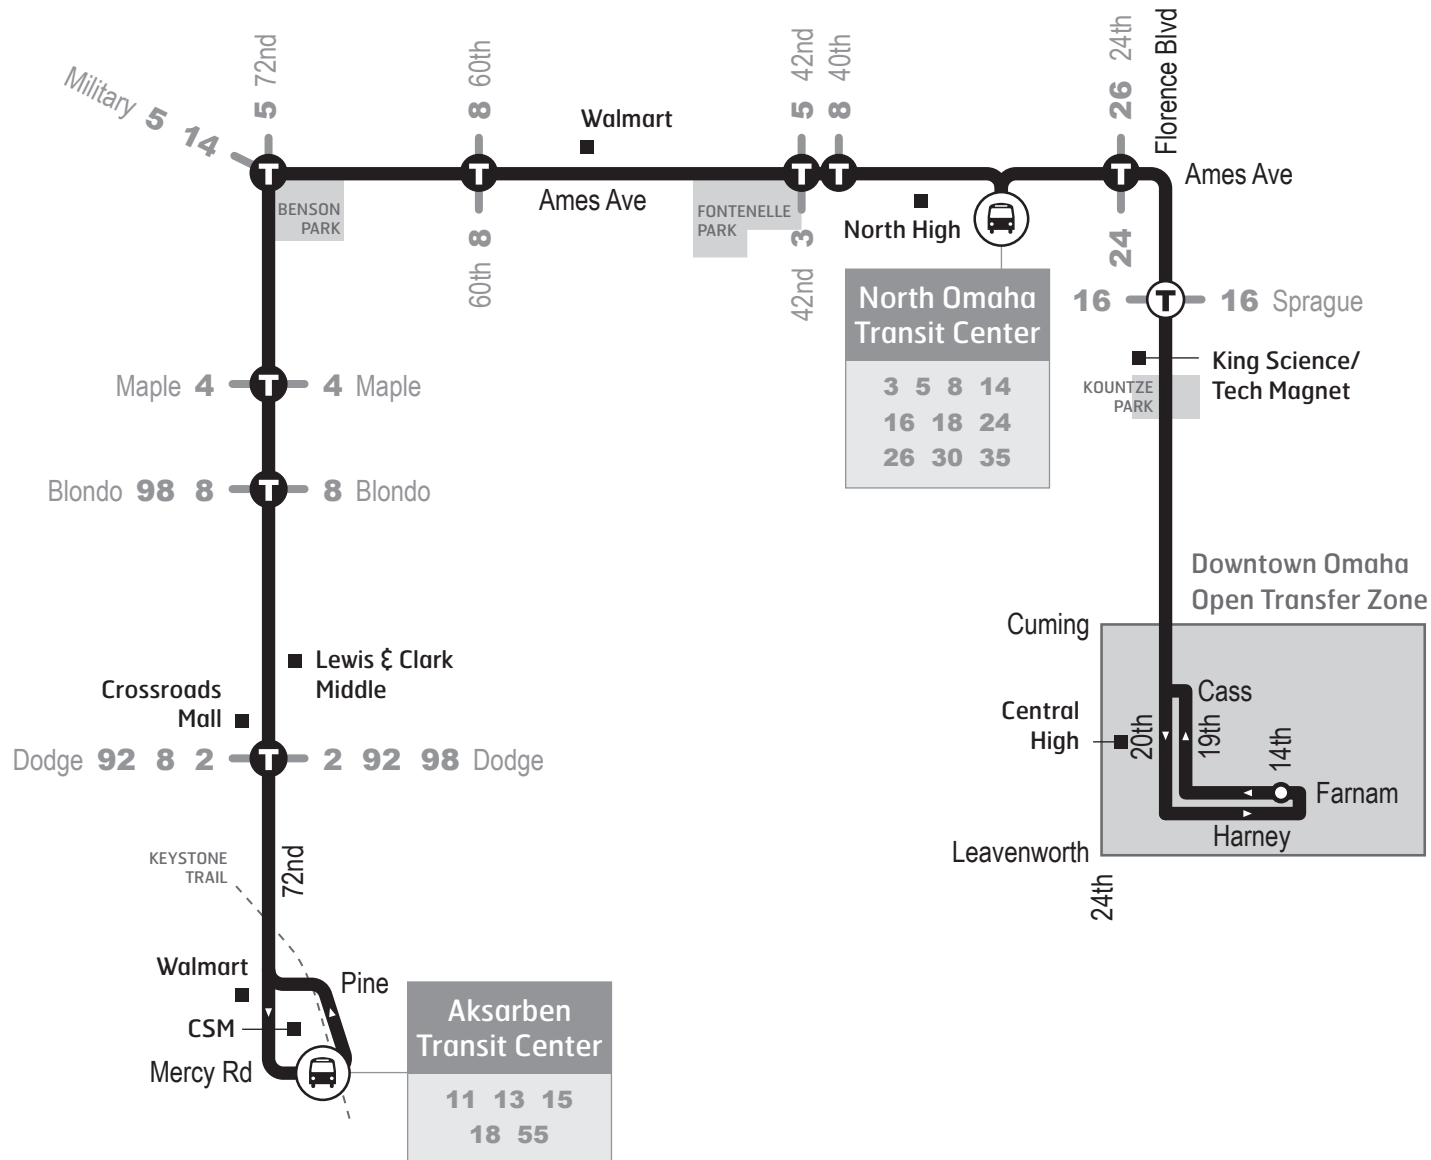

18 72nd Street / Ames Avenue

Legend

- Route 18
- Transfer Points
- Transfer Points Rush Hour Only
- Transit Center