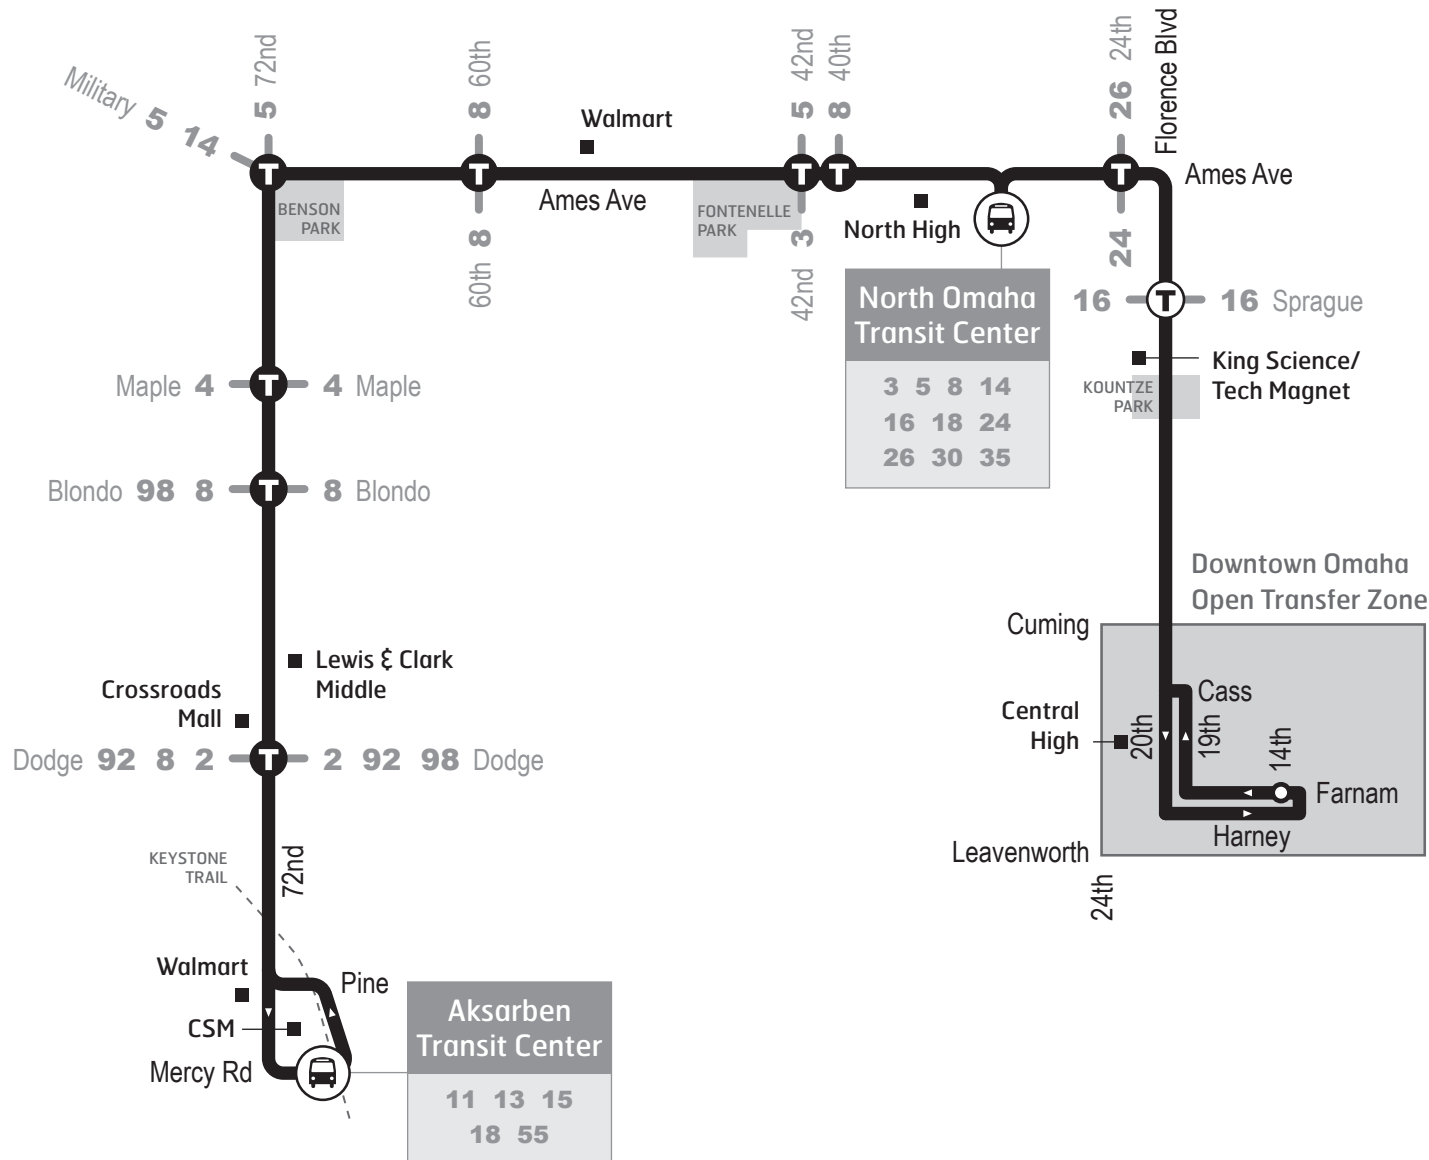

18 72nd Street / Ames Avenue