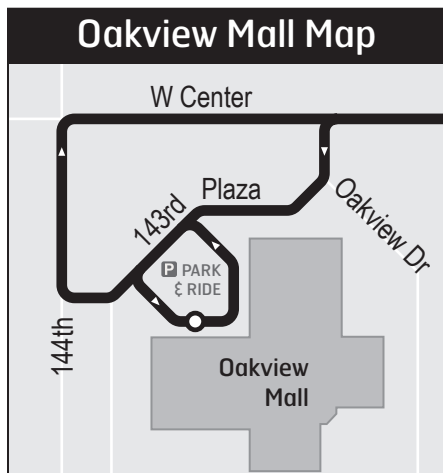

# 15 Center Street

Aksarben Transit Center		
11	13	15
18	30	55

### Legend

- Route 15
- Transfer Points
- Transfer Points Rush Hour Only
- Transit Center

**15 West** **Oeste**

Weekdays *Entre Semana*

22nd & Cumming	14th & Dodge	24th & Farnam	42nd & Farnam	42nd & Center	Arrive Aksarben TC	Depart Aksarben TC	84th & Center	120th & Center	Oakview Mall
4:48	4:54	4:59	5:06	5:11	5:21	<i>to Route 55</i>			
5:18	5:24	5:29	5:36	5:41	5:50	5:53	5:59	6:08	6:17
5:48	5:54	5:59	6:06	6:11	6:21				
6:18	6:24	6:29	6:36	6:41	6:50	6:53	6:59	7:08	7:17
	6:54	6:59	7:06	7:11	7:21				
	7:24	7:29	7:36	7:41	7:50	7:53	7:59	8:08	8:17
	7:54	7:59	8:06	8:11	8:21				
	8:24	8:29	8:36	8:41	8:50	8:53	8:59	9:08	9:17
	8:54	8:59	9:06	9:11	9:21				
	9:24	9:29	9:36	9:41	9:50	9:53	9:59	10:08	10:17
	9:54	9:59	10:06	10:11	10:21				
	10:24	10:29	10:36	10:41	10:50	10:53	10:59	11:08	11:17
	10:54	10:59	11:06	11:11	11:21				
	11:24	11:29	11:36	11:41	11:50	11:53	11:59	12:08	12:17
	11:54	11:59	12:06	12:11	12:21	<i>to Route 55</i>			
	12:24	12:29	12:36	12:41	12:50	12:53	12:59	1:08	1:17
	12:54	12:59	1:06	1:11	1:21				
	1:24	1:29	1:36	1:41	1:50	1:53	1:59	2:08	2:17
	1:54	1:59	2:06	2:11	2:21				
	2:24	2:29	2:36	2:41	2:50	2:53	2:59	3:08	3:17
	2:54	2:59	3:06	3:11	3:21				
	3:24	3:29	3:36	3:41	3:50	3:53	3:59	4:08	4:17
	3:54	3:59	4:06	4:11	4:21				
	4:24	4:29	4:36	4:41	4:50	4:53	4:59	5:08	5:17
	4:54	4:59	5:06	5:11	5:21				
5:18p	5:24	5:29	5:36	5:41	5:50	5:53	5:59	6:08	6:17
	5:54	5:59	6:06	6:11	6:21				
	6:24	6:29	6:36	6:41	6:50	6:53	6:59	7:08	7:17
	6:54	6:59	7:06	7:11	7:21				
	7:24	7:29	7:36	7:41	7:50	7:53	7:59	8:08	8:17
	7:54	7:59	8:06	8:11	8:21				
	8:24	8:29	8:36	8:41	8:50	8:53	8:59	9:08	9:17
	8:54	8:59	9:06	9:11	9:21				
	9:24	9:29	9:36	9:41	9:50				

► **Open Transfer Zone:** Transfers may occur at any bus stop, unless the sign designates otherwise for the downtown area east of 24th street, south of Cuming Street and north of Leavenworth Street. Regular transfer rules apply.