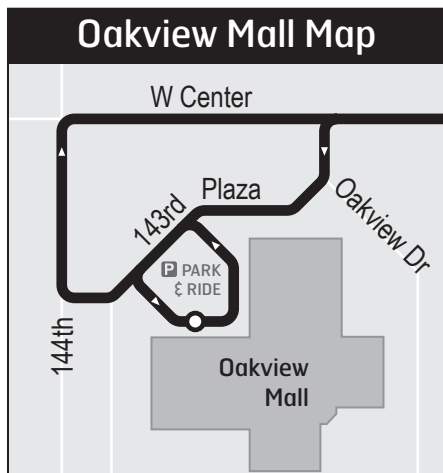

15 Center Street

Legend

- Route 15 to Oakview Mall
- Transfer Points
- Transfer Points Rush Hour Only
- Transit Center

15 West **Oeste**

Saturdays **Sábados**

22nd & Cuming	13th & Farnam	24th & Farnam	42nd & Farnam	42nd & Center	Arrive Aksarben TC	Depart Aksarben TC	84th & Center	120th & Center	Oakview Mall
6:39a					6:52				
5:48	5:53	5:59	6:06	6:11	6:20	to Route 55			
6:18	6:23	6:29	6:36	6:41	6:50	6:53	6:59	7:08	7:17
6:48	6:53	6:59	7:06	7:11	7:20	to Route 55			
	7:23	7:29	7:36	7:41	7:50	7:53	7:59	8:08	8:17
	7:53	7:59	8:06	8:11	8:20	to Route 55			
	8:23	8:29	8:36	8:41	8:50	8:53	8:59	9:08	9:17
	8:53	8:59	9:06	9:11	9:20	to Route 55			
	9:23	9:29	9:36	9:41	9:50	9:53	9:59	10:08	10:17
	9:53	9:59	10:06	10:11	10:20	to Route 55			
	10:23	10:29	10:36	10:41	10:50	10:53	10:59	11:08	11:17
	10:53	10:59	11:06	11:11	11:20	to Route 55			
	11:23	11:29	11:36	11:41	11:50	11:53	11:59	12:08	12:17
	11:53	11:59	12:06	12:11	12:20	to Route 55			
	12:23	12:29	12:36	12:41	12:50	12:53	12:59	1:08	1:17
	12:53	12:59	1:06	1:11	1:20	to Route 55			
	1:23	1:29	1:36	1:41	1:50	1:53	1:59	2:08	2:17
	1:53	1:59	2:06	2:11	2:20	to Route 55			
	2:23	2:29	2:36	2:41	2:50	2:53	2:59	3:08	3:17
	2:53	2:59	3:06	3:11	3:20	to Route 55			
	3:23	3:29	3:36	3:41	3:50	3:53	3:59	4:08	4:17
	3:53	3:59	4:06	4:11	4:20	to Route 55			
	4:23	4:29	4:36	4:41	4:50	4:53	4:59	5:08	5:17
	4:53	4:59	5:06	5:11	5:20	to Route 55			
	5:23	5:29	5:36	5:41	5:50	5:53	5:59	6:08	6:17
	5:53	5:59	6:06	6:11	6:20	to Route 55			
	6:23	6:29	6:36	6:41	6:50	6:53	6:59	7:08	7:17
	6:53	6:59	7:06	7:11	7:20				
	7:23	7:29	7:36	7:41	7:50	7:53	7:59	8:08	8:17
	8:23	8:29	8:36	8:41	8:50	8:53	8:59	9:08	9:17
	9:23	9:29	9:36	9:41	9:50	9:53	9:59	10:08	10:17

► **Open Transfer Zone:** Transfers may occur at any bus stop, unless the sign designates otherwise for the downtown area east of 24th street, south of Cuming Street and north of Leavenworth Street. Regular transfer rules apply.