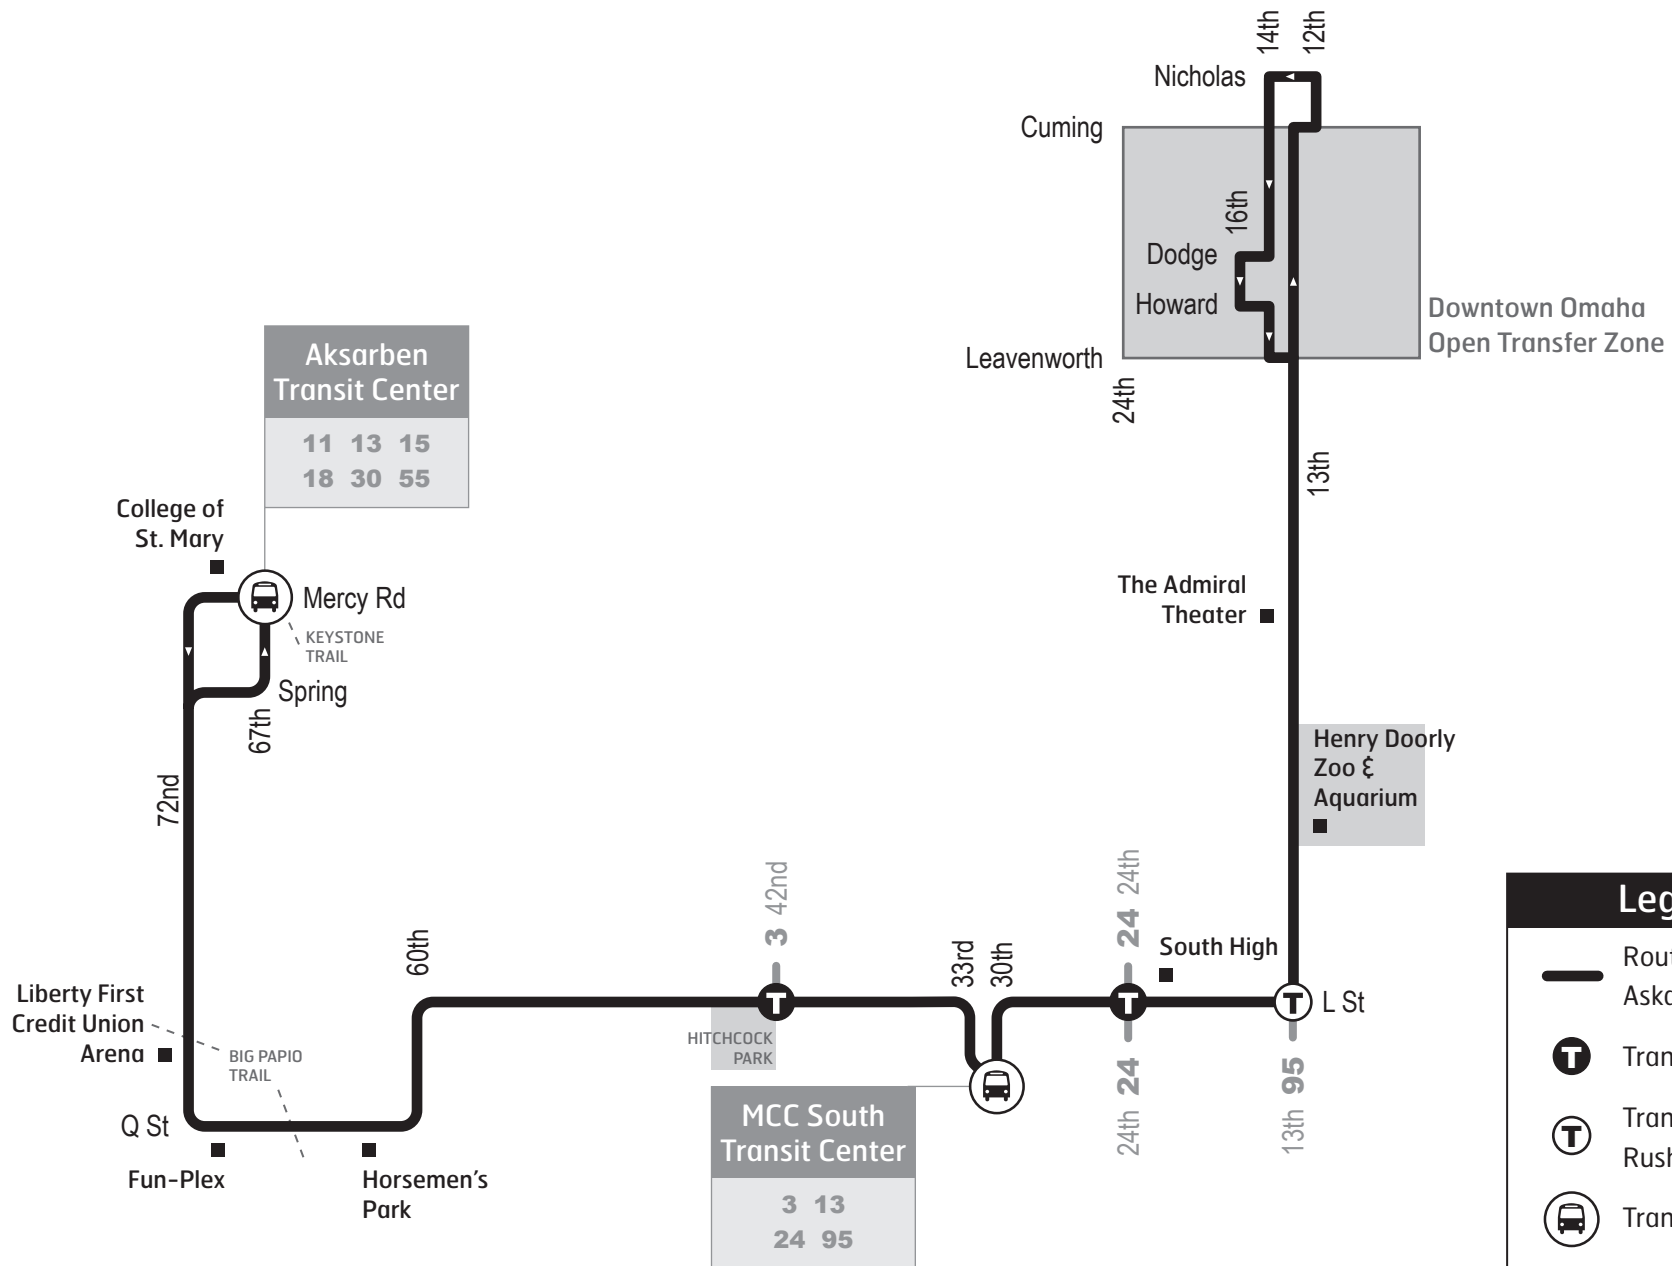

13 South 13th / L Street

Legend	
	Route 13 to Askarben TC
	Transfer Points
	Transfer Points Rush Hour Only
	Transit Center