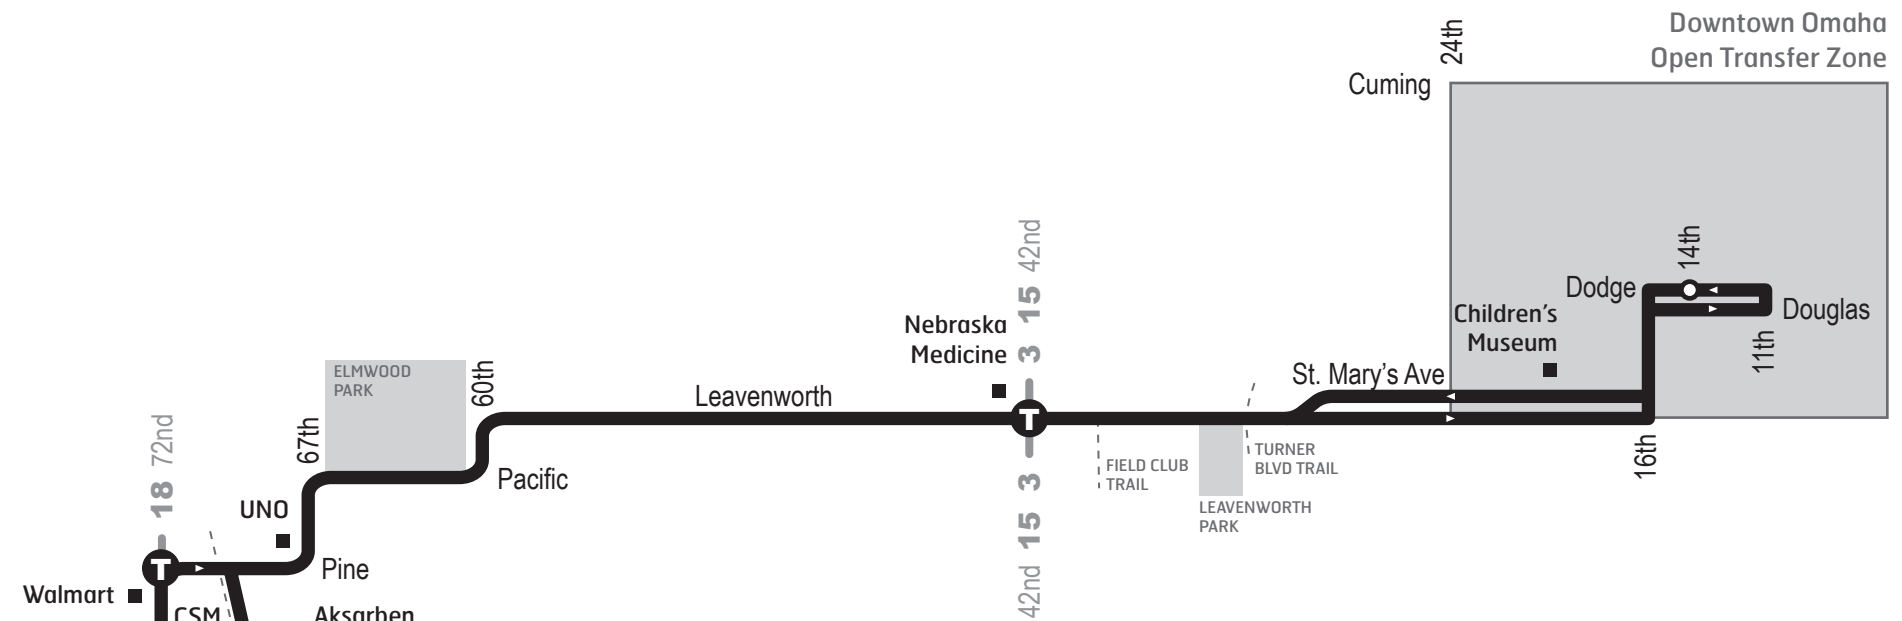

11 Leavenworth Street

Map not to scale

Aksarben Transit Center

11	13	15
18	30	55

Legend

- Route 11
- Transfer Points
- Transfer Points Rush Hour Only
- Transit Center

11 West **Oeste**

11 East **Este**

► **Zona de Transferencia Abierta:** En el centro de la ciudad al este de la calle 24, al sur de la calle Cuming, y al norte de la calle Leavenworth, las transferencias pueden ocurrir en cualquier parada de autobús, a menos que la señal designa otra cosa. Se aplican las reglas regulares de transferencia.

 When transferring between two routes at a transit center, stand near the designated stop for the route you are going to board.

 Where two or more routes meet at an intersection, stand at the sign labeled for the route you are going to board. (shown below)

► **Open Transfer Zone:** Transfers may occur at any bus stop, unless the sign designates otherwise for the downtown area east of 24th street, south of Cuming Street and north of Leavenworth Street. Regular transfer rules apply.