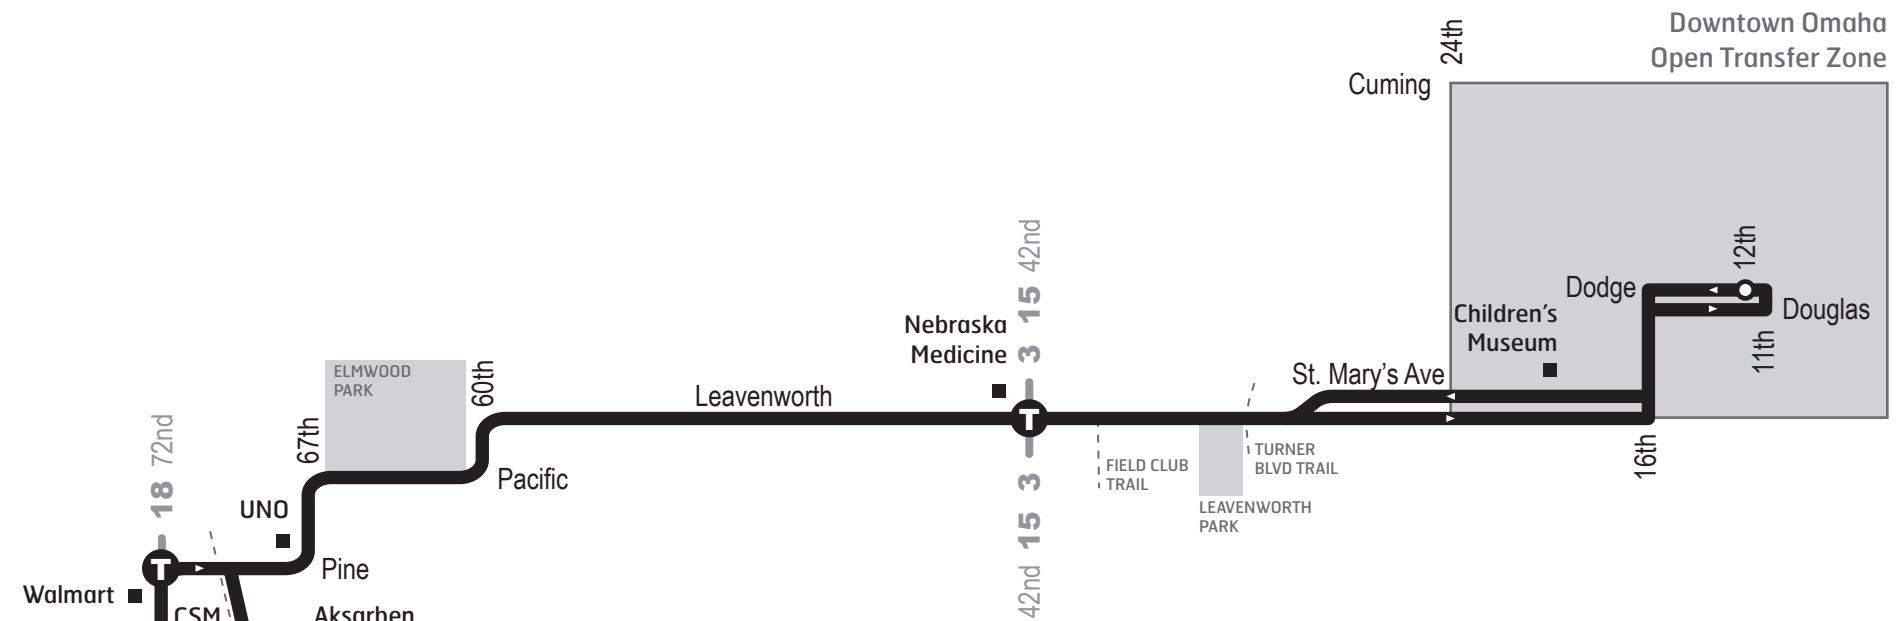

11 Leavenworth Street

Walmart

15 55

72nd 13

72nd 18 72nd

CSM

UNO

Pine

► **Zona de Transferencia Abierta:** En el centro de la ciudad al este de la calle 24, al sur de la calle Cuming, y al norte de la calle Leavenworth, las transferencias pueden ocurrir en cualquier parada de autobús, a menos que la señal designa otra cosa. Se aplican las reglas regulares de transferencia.

 When transferring between two routes at a transit center, stand near the designated stop for the route you are going to board.

 Where two or more routes meet at an intersection, stand at the sign labeled for the route you are going to board. (shown below)

► **Open Transfer Zone:** Transfers may occur at any bus stop, unless the sign designates otherwise for the downtown area east of 24th street, south of Cuming Street and north of Leavenworth Street. Regular transfer rules apply.