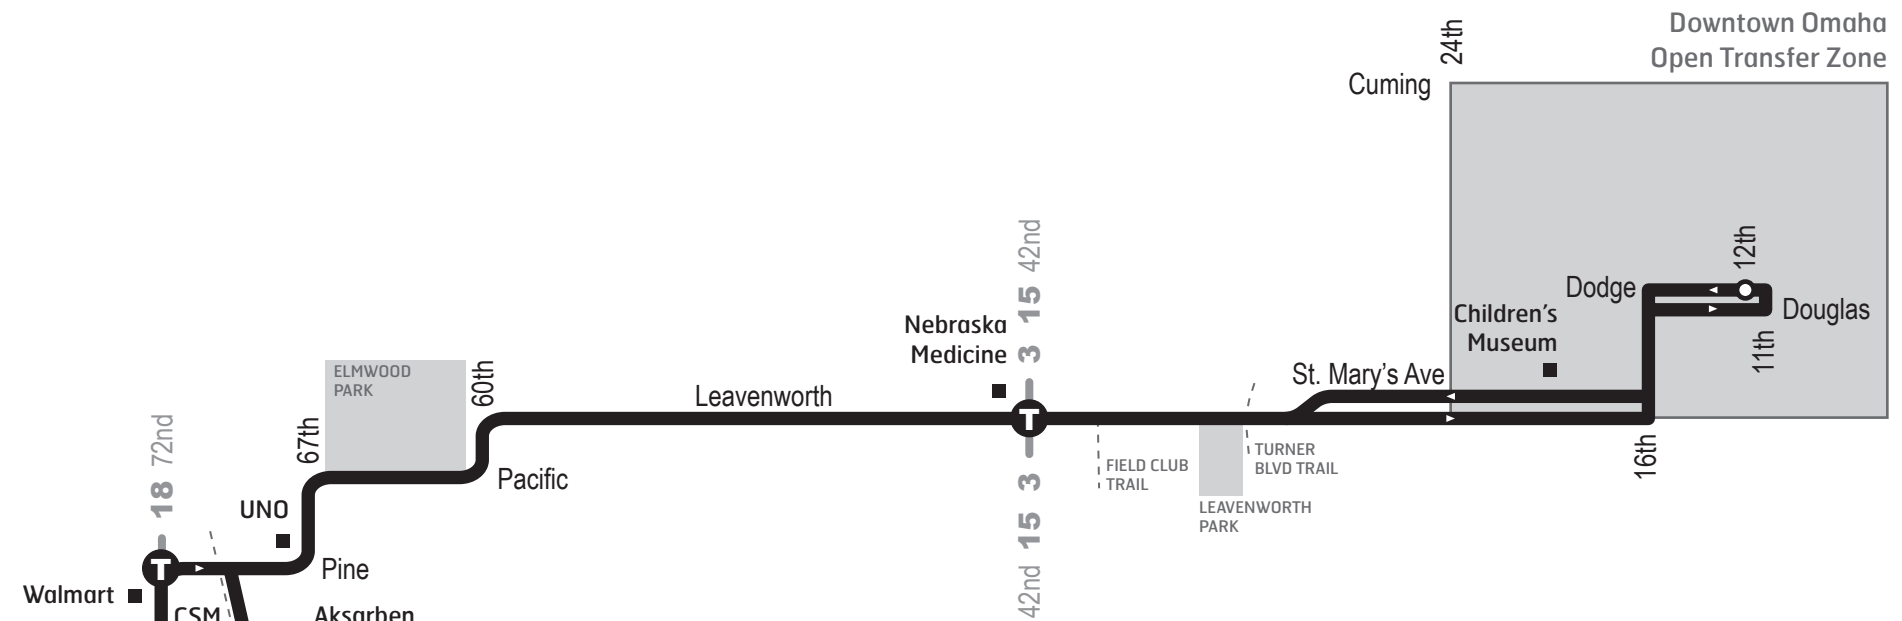

11 Leavenworth Street

Legend	
	Route 11
	Transfer Points
	Transfer Points Rush Hour Only
	Transit Center

11 West

Oeste

Weekdays		Entre Semana				
22nd & Cumming	12th & Dodge	Park Ave & St Marys Ave	42nd & Leavenworth	60th & Leavenworth	67th & Pine	Aksarben TC
5:03a						5:16
5:10	5:15	5:23	5:28	5:34	5:39	5:43
	5:45	5:53	5:58	6:04	6:09	6:13
	6:15	6:23	6:28	6:34	6:39	6:43
	6:45	6:53	6:58	7:04	7:09	7:13
	7:15	7:23	7:28	7:34	7:39	7:43
	7:45	7:53	7:58	8:04	8:09	8:13
	8:15	8:23	8:28	8:34	8:39	8:43
	8:45	8:53	8:58	9:04	9:09	9:13
	9:15	9:23	9:28	9:34	9:39	9:43
	9:45	9:53	9:58	10:04	10:09	10:13
	10:15	10:23	10:28	10:34	10:39	10:43
	10:45	10:53	10:58	11:04	11:09	11:13
	11:15	11:23	11:28	11:34	11:39	11:43
	11:45	11:53	11:58	12:04	12:09	12:13
	12:15	12:23	12:28	12:34	12:39	12:43
	12:45	12:53	12:58	1:04	1:09	1:13
	1:15	1:23	1:28	1:34	1:39	1:43
	1:45	1:53	1:58	2:04	2:09	2:13
	2:15	2:23	2:28	2:34	2:39	2:43
	2:45	2:53	2:58	3:04	3:09	3:13
	3:15	3:23	3:28	3:34	3:39	3:43
	3:45	3:53	3:58	4:04	4:09	4:13
	4:15	4:23	4:28	4:34	4:39	4:43
	4:45	4:53	4:58	5:04	5:09	5:13
	5:15	5:23	5:28	5:34	5:39	5:43
	5:45	5:53	5:58	6:04	6:09	6:13
	6:15	6:23	6:28	6:34	6:39	6:43
	7:15	7:23	7:28	7:34	7:39	7:43
	8:15	8:23	8:28	8:34	8:39	8:43
	9:15	9:23	9:28	9:34	9:39	9:43

 When transferring between two routes at a transit center, stand near the designated stop for the route you are going to board.

 Where two or more routes meet at an intersection, stand at the sign labeled for the route you are going to board. (shown below)

► **Open Transfer Zone:** Transfers may occur at any bus stop, unless the sign designates otherwise for the downtown area east of 24th street, south of Cuming Street and north of Leavenworth Street. Regular transfer rules apply.