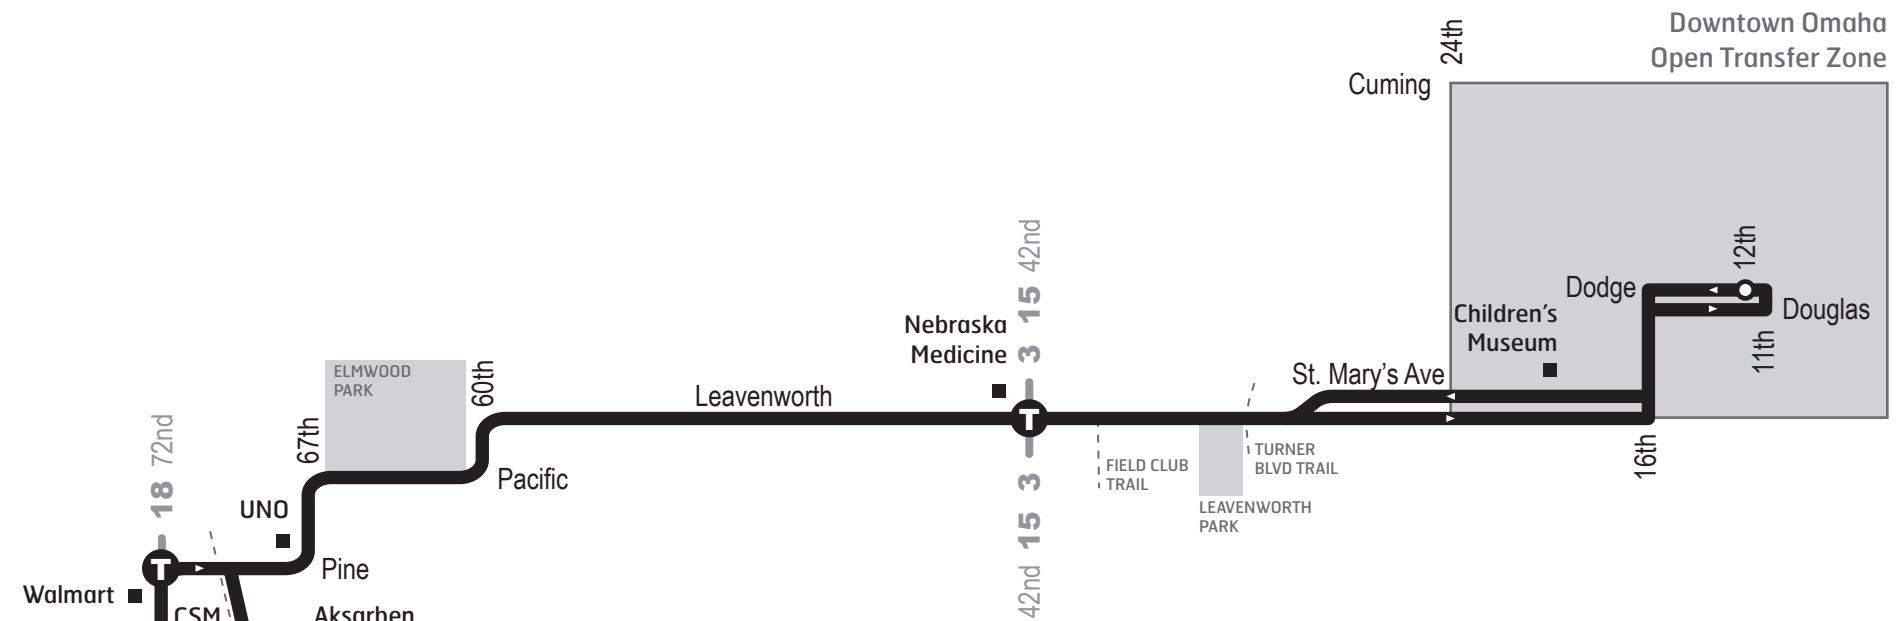

11 Leavenworth Street

Legend	
	Route 11
	Transfer Points
	Transfer Points Rush Hour Only
	Transit Center

Aksarben Transit Center	
11	13
15	18
55	55

11 West

Oeste

11 East

Este

Weekdays

► **Zona de Transferencia Abierta:** En el centro de la ciudad al este de la calle 24, al sur de la calle Cuming, y al norte de la calle Leavenworth, las transferencias pueden ocurrir en cualquier parada de autobús, a menos que la señal designa otra cosa. Se aplican las reglas regulares de transferencia.

 When transferring between two routes at a transit center, stand near the designated stop for the route you are going to board.

 Where two or more routes meet at an intersection, stand at the sign labeled for the route you are going to board. (shown below)

► **Open Transfer Zone:** Transfers may occur at any bus stop, unless the sign designates otherwise for the downtown area east of 24th street, south of Cuming Street and north of Leavenworth Street. Regular transfer rules apply.