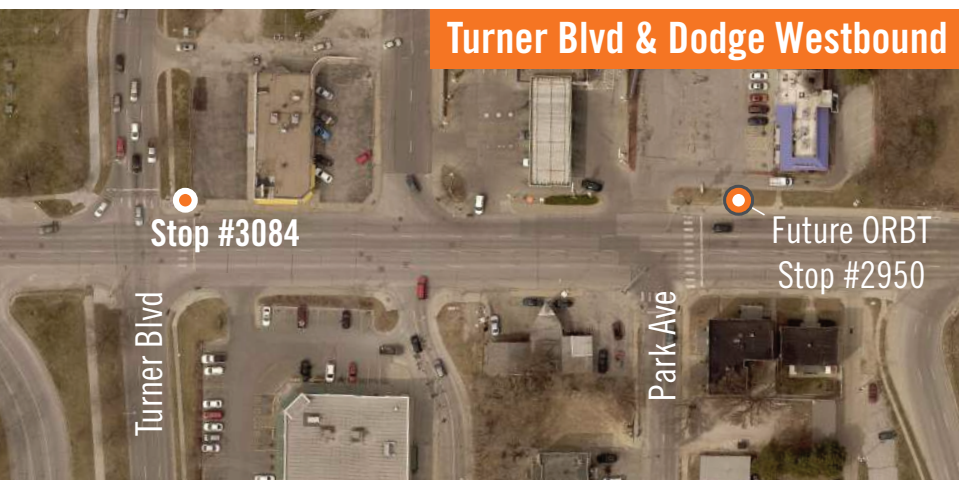

STOPS

ORBT stops are locations where a stop is needed, but stations cannot be built because of various site constraints. ORBT stops will be identified with branded bus stop signs and other amenities where possible. These locations will remain under construction for the first few weeks of service, and temporary stops have been placed nearby. Upgraded shelters will be installed in the coming months at all ORBT stops except Park Avenue.

TEXT TEXTO TEXT STOP ID TO
(531) 200-7005

VISIT VISITAR ometro.com

CALL LLAMAR (402) 341-0800
TDD 341-0807

STOP ID 2950

INFO LINE: 402.630.9342

RIDE .COM