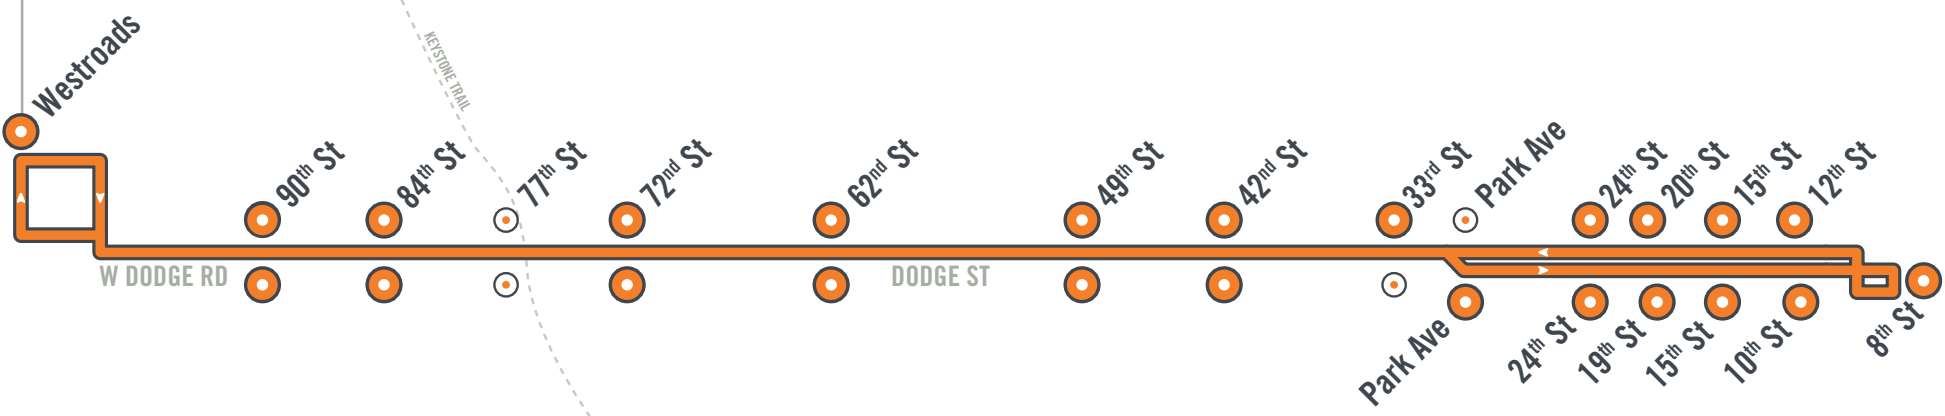

P WESTROADS TRANSIT CENTER HAS FREE PARKING FOR RIDERS

ORBT STATION
STATIONS PROVIDE RIDERS WITH AMENITIES INCLUDING TICKET VENDING MACHINES, RAISED PLATFORMS, REAL-TIME UPDATES, AND FREE WI-FI

ORBT STOP
STOPS ARE LOCATIONS WHERE ORBT WILL SERVE SMALLER SHELTERS OR SIGNS INSTEAD OF FULL STATIONS

Weekdays

Buses arrive every

Saturday

Buses arrive every

Sunday

Buses arrive every

*times are approximate based on location. See full schedule for more information.

ORBT to WESTROADS

Oeste

Weekdays	Entre Semana								
22nd & Cumming	8th & Farnam	15th & Dodge	24th & Dodge	33rd & Dodge	42nd & Dodge	62nd & Dodge <i>UNO</i>	72nd & Dodge	84th & Dodge	Westroads TC
4:25a	4:30	4:33	4:35	4:37	4:39	4:44	4:47	4:51	4:55
4:45	4:50	4:53	4:55	4:57	4:59	5:04	5:07	5:11	5:15
5:05	5:10	5:13	5:15	5:17	5:19	5:24	5:27	5:31	5:35
	5:30	5:33	5:35	5:37	5:39	5:44	5:47	5:51	5:55
5:35	5:40	5:43	5:46	5:48	5:51	5:57	6:00	6:05	6:10
	5:50	5:53	5:56	5:58	6:01	6:07	6:10	6:15	6:20
5:55	6:00a	6:03	6:06	6:08	6:11	6:17	6:20	6:25	6:30a

ORBT to DOWNTOWN

Este

Sundays		Domingos								
	Westroads TC	84th & Dodge	72nd & Dodge	62nd & Dodge <i>UNO</i>	42nd & Dodge	33rd & Dodge	24th & Douglas	15th & Douglas	8th & Farnam	22nd & Cuming
6:30	6:34	6:38	6:41	6:46	6:48	6:51	6:53	6:55		
6:50	6:54	6:58	7:01	7:06	7:08	7:11	7:13	7:15		
7:10	7:14	7:18	7:21	7:26	7:28	7:31	7:33	7:35		
7:30	7:34	7:38	7:41	7:46	7:48	7:51	7:53	7:55		
7:50	7:54	7:58	8:01	8:06	8:08	8:11	8:13	8:15		
8:10	8:14	8:18	8:21	8:26	8:28	8:31	8:33	8:35		
8:30	8:34	8:38	8:41	8:46	8:48	8:51	8:53	8:55		
8:50	8:54	8:58	9:01	9:06	9:08	9:11	9:13	9:15		
9:10	9:14	9:18	9:21	9:26	9:28	9:31	9:33	9:35		
9:30	9:34	9:38	9:41	9:46	9:48	9:51	9:53	9:55		
9:50	9:54	9:58	10:01	10:06	10:08	10:11	10:13	10:15		
10:10	10:14	10:18	10:21	10:26	10:28	10:31	10:33	10:35		
10:30	10:34	10:38	10:41	10:46	10:48	10:51	10:53	10:55		
10:53	10:58	11:03	11:06	11:12	11:14	11:18	11:20	11:22		