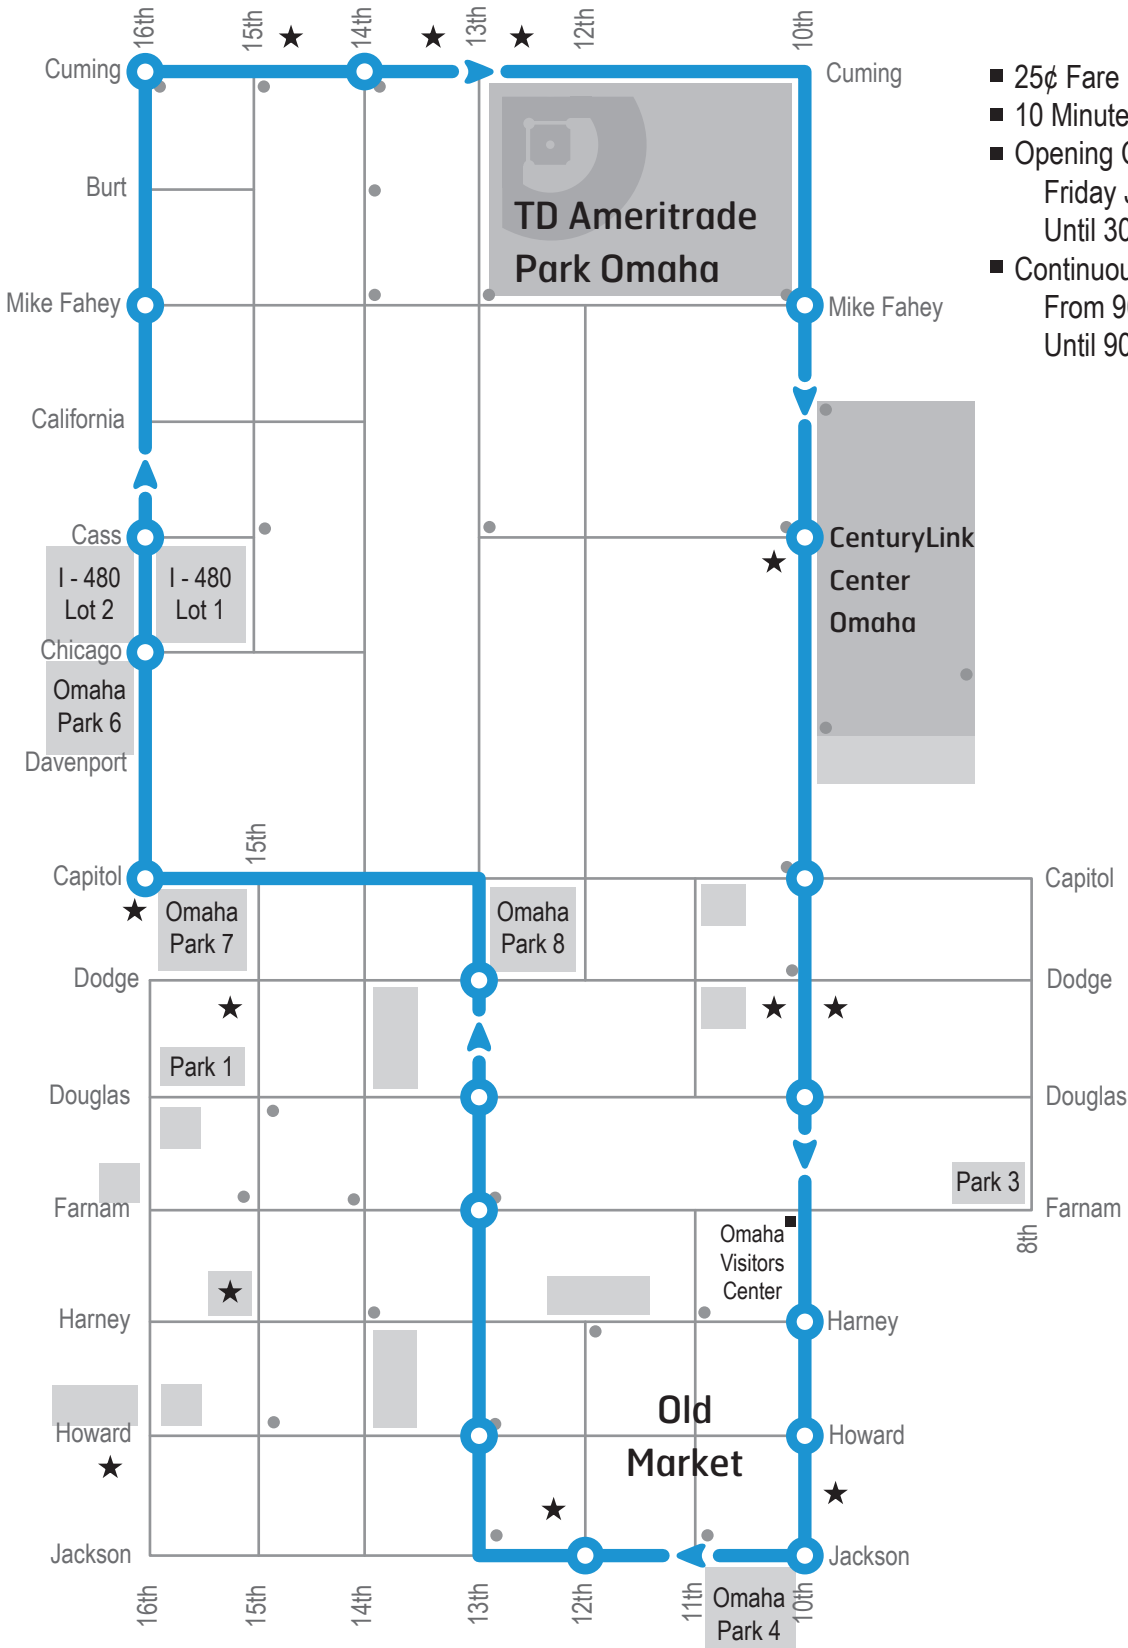

Stadium Circulator

Map not to Scale
June 2016

- 25¢ Fare
- 10 Minute Frequency
- Opening Celebration
Friday June 17, 9:30 am
Until 30 min after festivities end
- Continuous Service Each Game Day:
From 90 min before 1st game
Until 90 min after last game

Legend

- Bus Stops
- Hotels
- Bike Racks
- Parking

☎ 402.341.0800
📞 TDD 402.341.0807

ometro.com