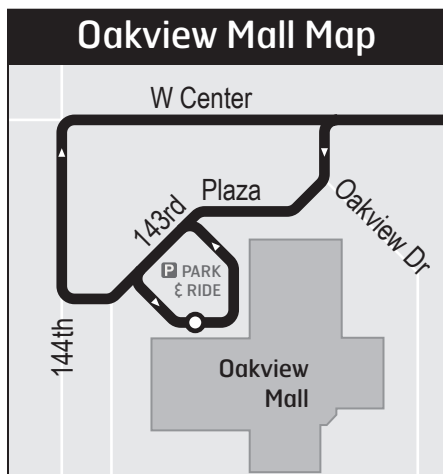

15 Center Street

Legend

- Route 15 to Aksarben TC
- Route 15 to Oakview Mall
- Transfer Points
- Transfer Points Rush Hour Only
- Transit Center