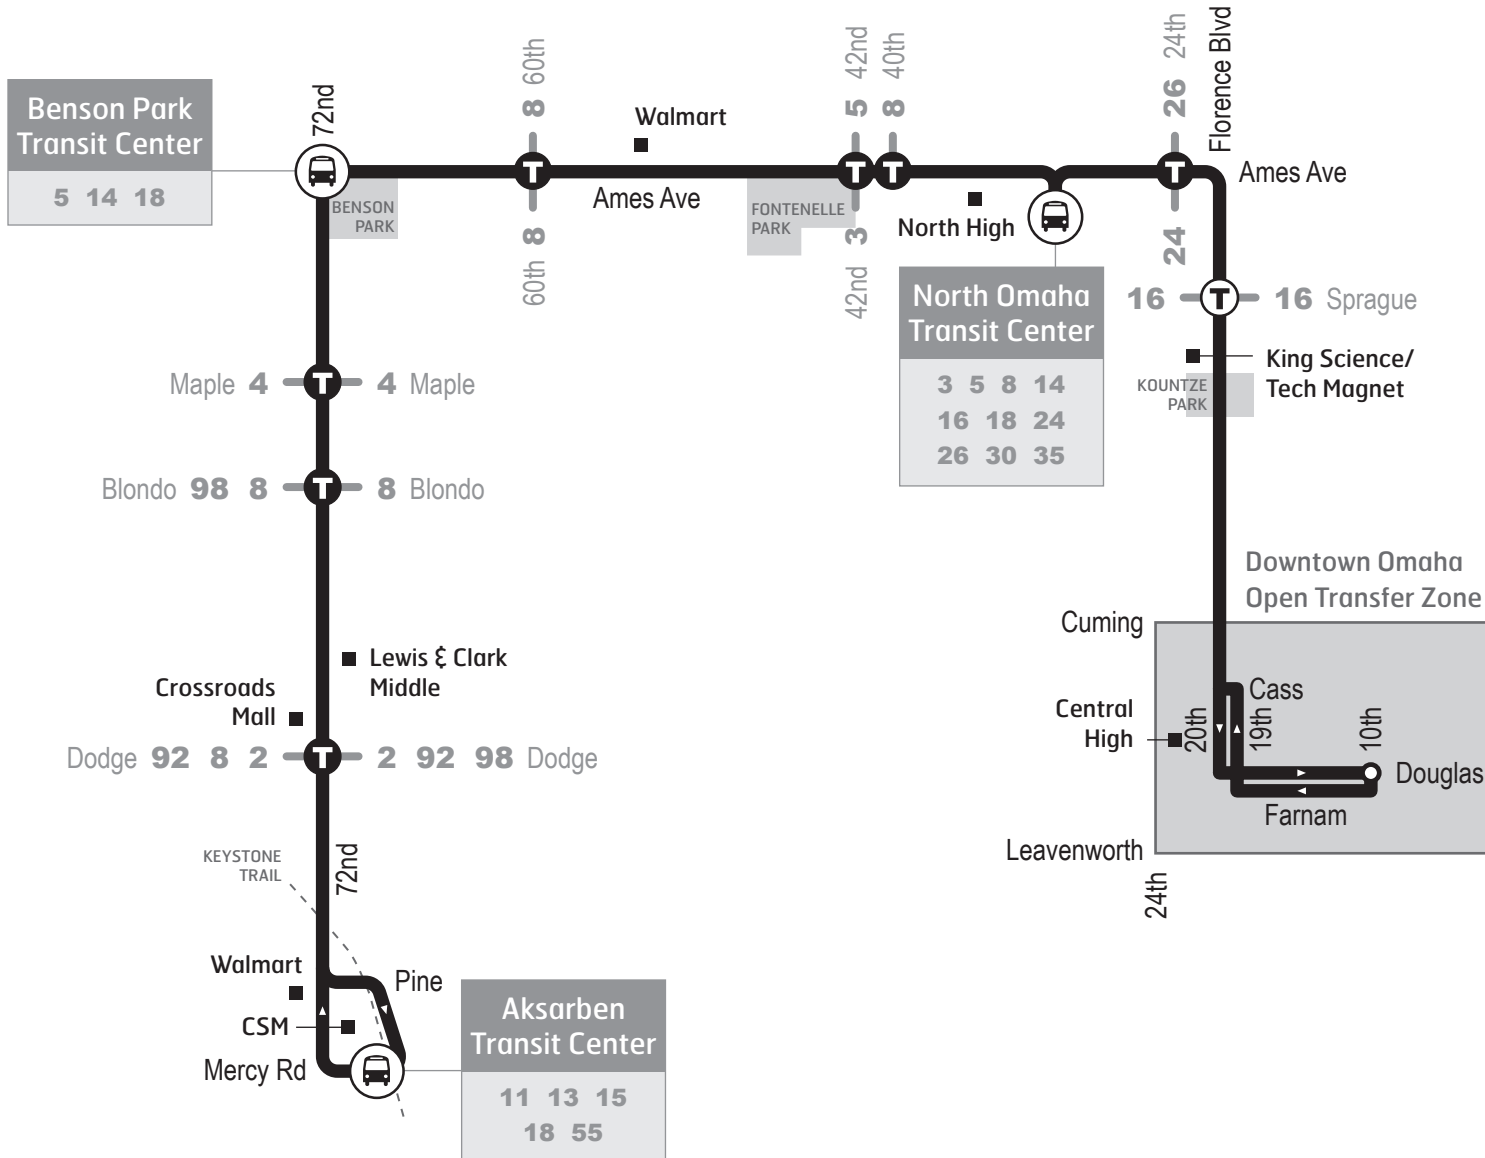

18 72nd Street / Ames Avenue

Legend

- Route 18
- Transfer Points
- Transfer Points
  Rush Hour Only
- Transit Center