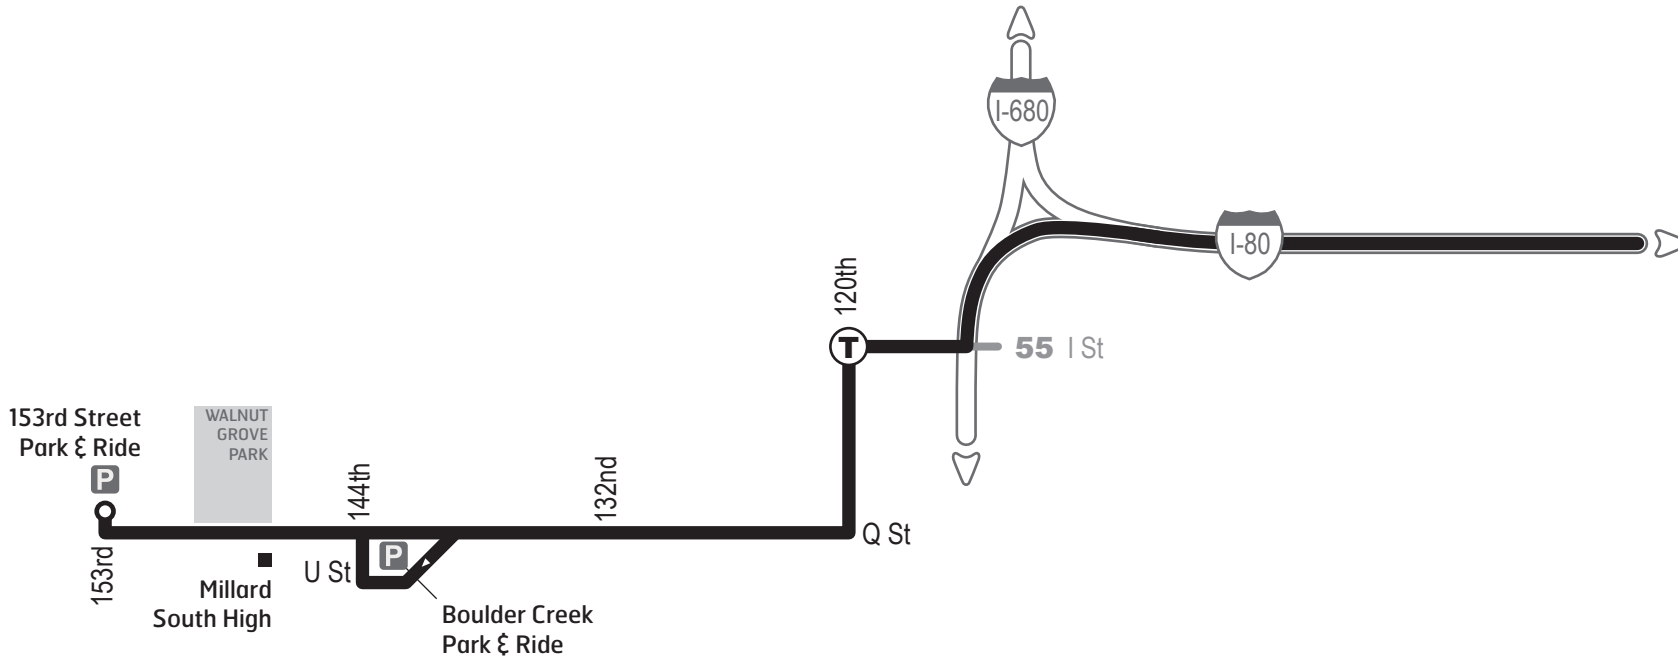

97 Millard Express

Legend	
	Route 97
	Transfer Points Rush Hour Only
	Park & Ride Lots

P 153rd Street *Park & Ride Lot*

Please park only in the angled parking stalls along 153rd Street near the Metro sign.

153rd Street from O Street to Weir Street, 68137

97 AM Express				AM expreso			
Millard to Downtown				Millard a el centro			
Weekdays				Entre Semana			
153rd & Q St <i>Park & Ride</i>	144th & Q St <i>Boulder Creek</i>	132nd & Q St	120th & I St	24th & Douglas	16th & Douglas	8th & Farnam	22nd & Cumming
6:10a	6:15	6:19	6:26	6:44	6:48	6:51	6:59
6:40	6:45	6:49	6:56	7:14	7:18	7:21	7:29
6:55	7:00	7:04	7:11	7:29	7:33	7:36	7:44
7:05	7:10	7:14	7:21	7:39	7:43	7:46	7:54a

97 PM Express				PM expreso				
Downtown to Millard				El centro a Millard				
Weekdays				Entre Semana				
From Route	22nd & Cumming	8th & Farnam	16th & Dodge	24th & Dodge	30th & Dodge	120th & I St	144th & Q St <i>Boulder Creek</i>	153rd & Q St <i>Park & Ride</i>
	4:07p	4:15	4:17	4:22	4:24	4:42	4:53	4:58
	4:27	4:35	4:37	4:42	4:44	5:02	5:13	5:18
	4:42	4:50	4:52	4:57	4:59	5:17	5:28	5:33
2	5:10	5:12	5:17	5:19	5:19	5:37	5:48	5:53p

P Boulder Creek *Park & Ride Lot*

Please park in the row nearest to S Street near the Metro sign.

14132 S Street, Omaha NE 68137

97 AM West				AM oeste	
Downtown to Millard				El centro a Millard	
Weekdays				Entre Semana	
22nd & Cumming		120th & I St	132nd & Q St	144th & Q St	153rd & Q St <i>Park & Ride</i>
5:34a		5:54	6:01	6:04	6:08
6:04		6:24	6:31	6:34	6:38
		<i>from Route 34</i>	6:39	6:46	6:53
6:29		6:49	6:56	6:59	7:03a