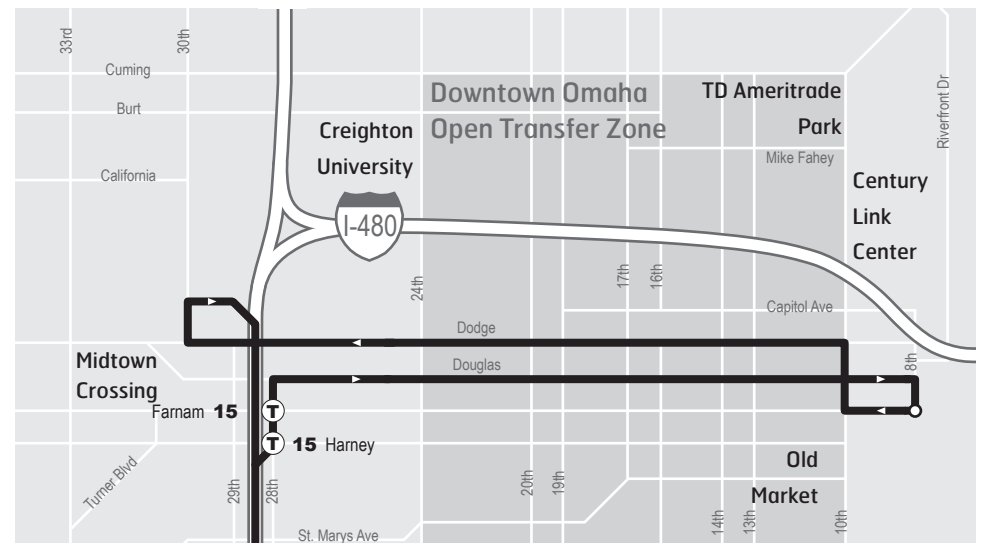

97 Millard Express

Legend	
	Route 97
	Transfer Points Rush Hour Only
	Park & Ride Lots

P 153rd Street *Park & Ride Lot*

Please park only in the angled parking stalls along 153rd Street near the Metro sign.

153rd Street from O Street to Weir Street, 68137

97 AM Express				AM expreso			
Millard to Downtown				Millard a el centro			
Weekdays				Entre Semana			
153rd & Q St <i>Park & Ride</i>	144th & Q St <i>Boulder Creek</i>	132nd & Q St	120th & I St	24th & Douglas	16th & Douglas	8th & Farnam	22nd & Cumming
6:10a	6:15	6:19	6:26	6:44	6:48	6:51	6:59
6:40	6:45	6:49	6:56	7:14	7:18	7:21	7:29
6:55	7:00	7:04	7:11	7:29	7:33	7:36	7:44
7:05	7:10	7:14	7:21	7:39	7:43	7:46	7:54a

97 PM Express				PM expreso				
Downtown to Millard				El centro a Millard				
Weekdays				Entre Semana				
From Route	22nd & Cumming	8th & Farnam	16th & Dodge	24th & Dodge	30th & Dodge	120th & I St	144th & Q St <i>Boulder Creek</i>	153rd & Q St <i>Park & Ride</i>
	4:07p	4:15	4:17	4:22	4:24	4:42	4:53	4:58
	4:27	4:35	4:37	4:42	4:44	5:02	5:13	5:18
	4:42	4:50	4:52	4:57	4:59	5:17	5:28	5:33
2	5:10	5:12	5:17	5:19	5:19	5:37	5:48	5:53p

P Boulder Creek *Park & Ride Lot*

Please park in the row nearest to S Street near the Metro sign.

14132 S Street, Omaha NE 68137

97 AM West				AM oeste	
Downtown to Millard				El centro a Millard	
Weekdays				Entre Semana	
22nd & Cumming		120th & I St	132nd & Q St	144th & Q St	153rd & Q St <i>Park & Ride</i>
5:34a		5:54	6:01	6:04	6:08
6:04		6:24	6:31	6:34	6:38
		<i>from Route 34</i>	6:39	6:46	6:53
6:29		6:49	6:56	6:59	7:03a