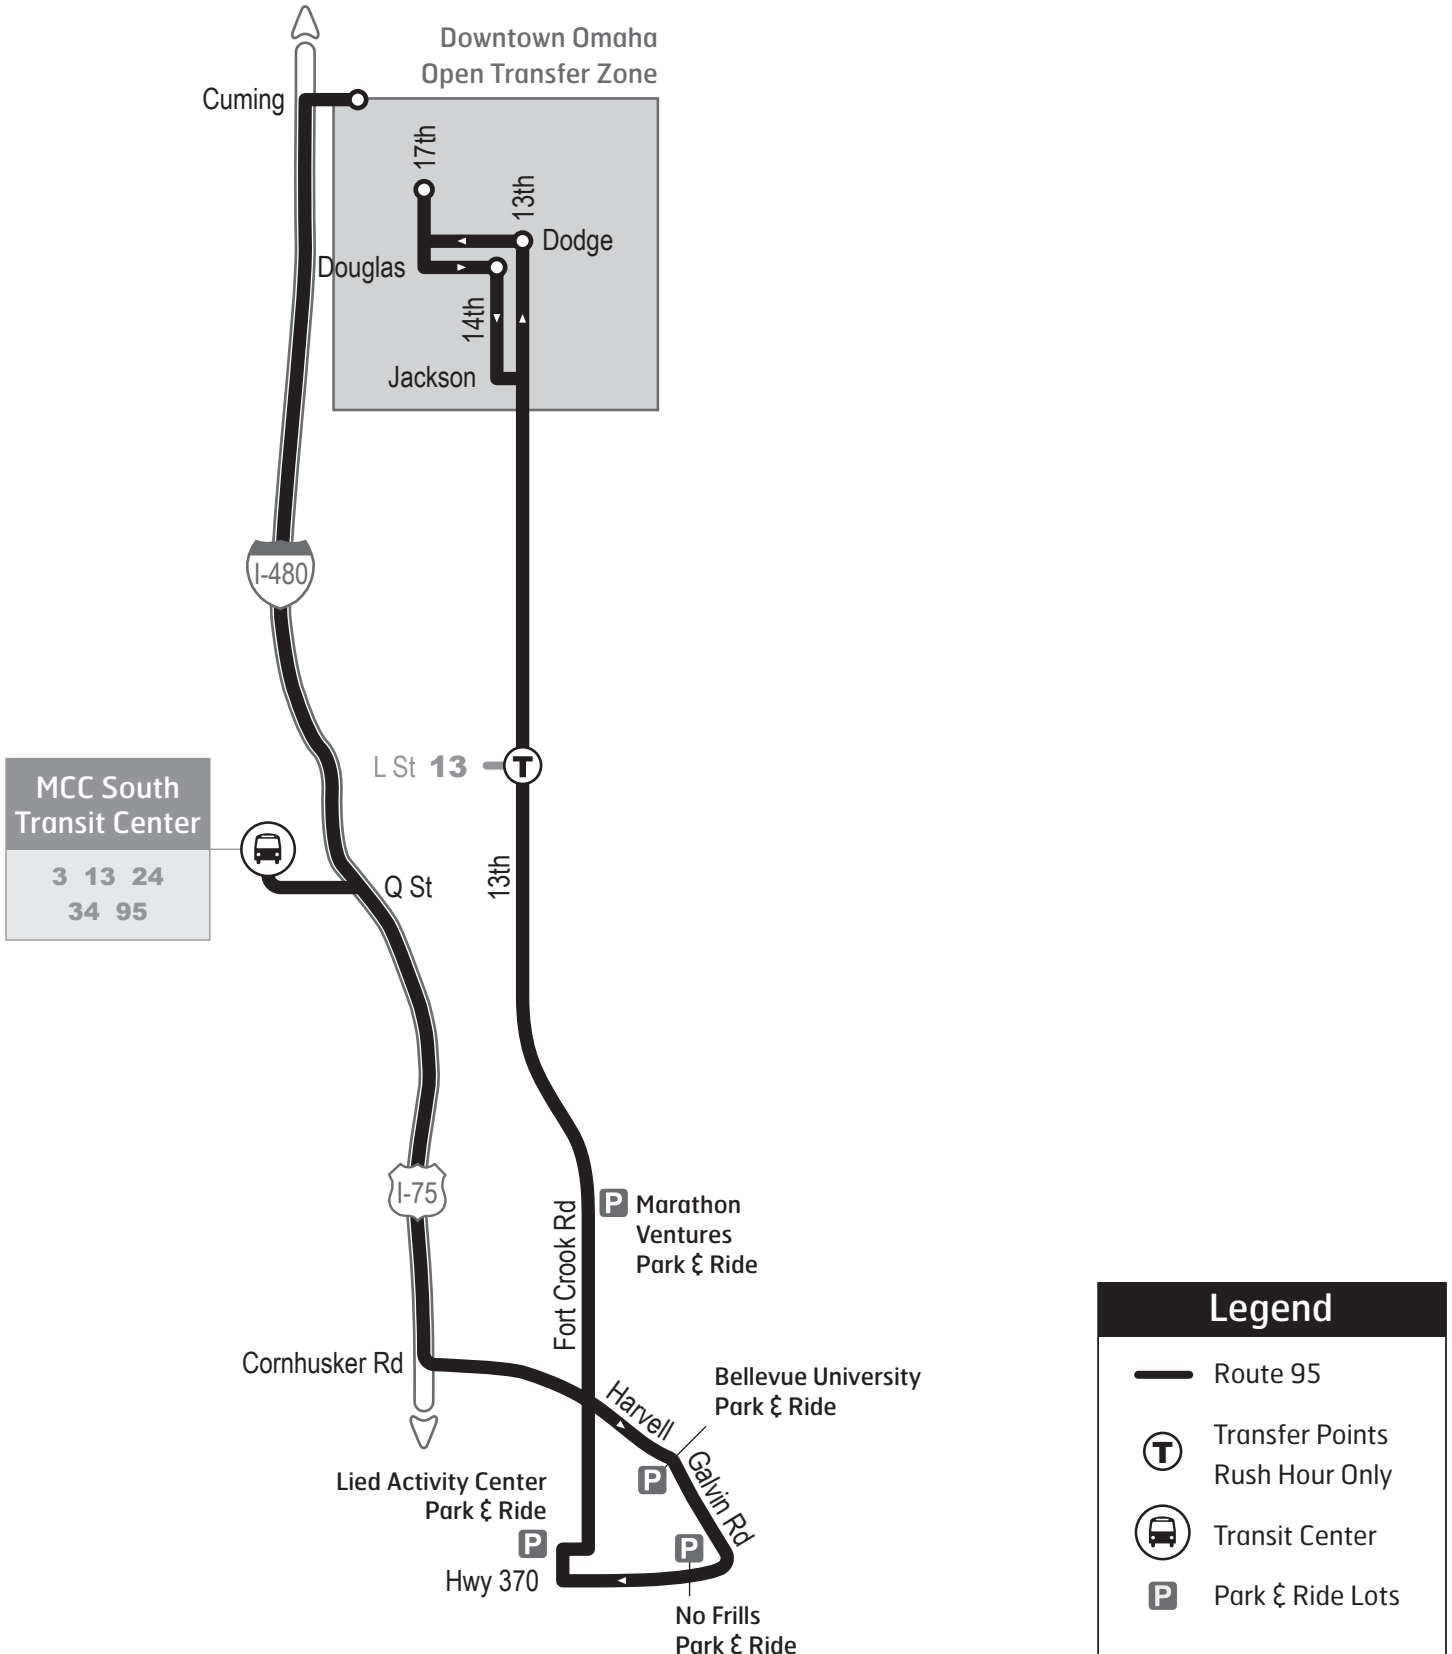

95 Bellevue Express

| 95 AM Express | | | | <i>AM expreso</i> | | | |
|--|-------------------------------------|--|---|----------------------|-----------------|------------------|-----------------|
| Bellevue to Downtown | | | | Bellevue a el centro | | | |
| Weekdays | | | | <i>Entre Semana</i> | | | |
| Galvin & Harvell <i>Bellevue University</i> | Galvin & Harlan <i>No Frills</i> | Fort Crook & Harlan <i>Lied Activity Center</i> | Fort Crook & Childs <i>Marathon Ventures</i> | 13th & J Street | 13th & Douglas | 17th & Davenport | 22nd & Cumming |
| 6:12a | 6:15 | 6:20 | 6:27 | 6:35 | 6:45 | 6:47 | |
| 6:42 | 6:45 | 6:50 | 6:57 | 7:05 | 7:15 | 7:17 | 7:22 |
| 7:12 | 7:15 | 7:20 | 7:27 | 7:35 | 7:45 | 7:47 | 7:52a |

| 95 PM Express | | | | <i>PM expreso</i> | | | |
|----------------------|------------------|-----------------|-----------------|---|--|-------------------------------------|--|
| Downtown to Bellevue | | | | El centro a Bellevue | | | |
| Weekdays | | | | <i>Entre Semana</i> | | | |
| 22nd & Cumming | 16th & Davenport | 14th & Douglas | 13th & J Street | Fort Crook & Childs <i>Marathon Ventures</i> | Galvin & Harvell <i>Bellevue University</i> | Galvin & Harlan <i>No Frills</i> | Fort Crook & Harlan <i>Lied Activity Center</i> |
| 4:07p | 4:12 | 4:15 | 4:22 | 4:30 | 4:37 | 4:40 | 4:45 |
| 4:37 | 4:42 | 4:45 | 4:52 | 5:00 | 5:07 | 5:10 | 5:15 |
| | 5:12 | 5:15 | 5:22 | 5:30 | 5:37 | 5:40 | 5:45p |

P Bellevue University *Park & Ride Lot*

Please park in the lot south of the Durham Center near the intersection of Galvin Rd and Lloyd Street. Buses will load southbound on Galvin at the Metro sign.

1000 Galvin Road, Bellevue, NE 68005