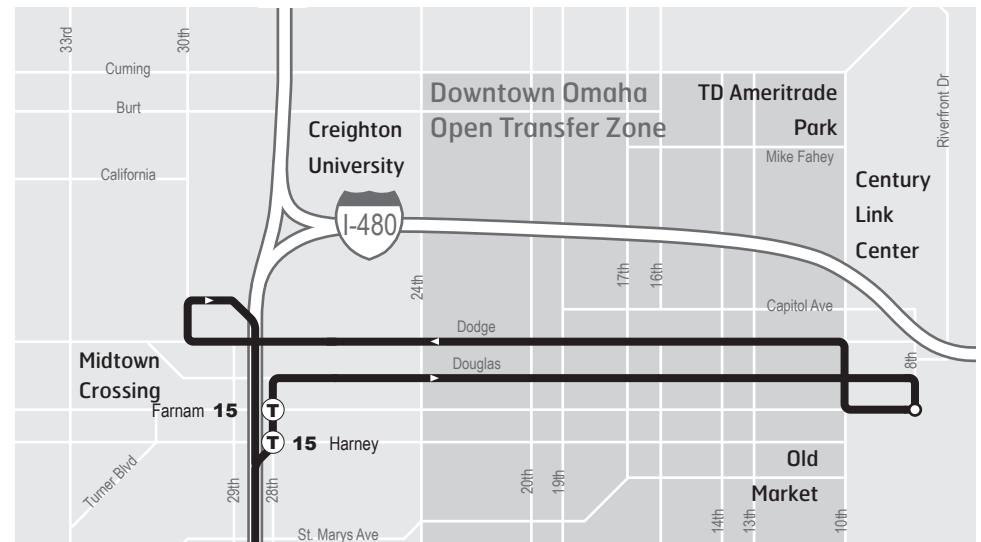

# 94 West Center Express

Legend	
	Route 94
	Transfer Points Rush Hour Only
	Park & Ride Lots

## 94 AM Express

*AM expreso*

West Center to Downtown

oeste Center a el centro

Weekdays

*Entre Semana*

168th & W Center <i>Lakeside</i>	144th & W Center <i>Oak View</i>	132nd & West Center Rd	114th & West Center Rd	24th & Douglas	16th & Douglas	8th & Farnam	22nd & Cumming
6:26a	6:35	6:39	6:44	7:02	7:06	7:09	7:16
6:56	7:05	7:09	7:14	7:32	7:36	7:39	7:46a

## 94 AM West

*AM oeste*

Downtown to West Center

El centro a oeste Center

Weekdays

*Entre Semana*

22nd & Cumming	114th & West Center Rd	132nd & West Center Rd	144th & West Center Rd	168th & W Center <i>Lakeside</i>
5:50a	6:08	6:13	6:16	6:24
6:19	6:38	6:43	6:46	6:54a

## 94 PM Express

*PM expreso*

Downtown to West Center

El centro a oeste Center

Weekdays

*Entre Semana*

22nd & Cumming	8th & Farnam	16th & Dodge	24th & Dodge	30th & Dodge	114th & West Center Rd	144th & W Center <i>Oak View</i>	168th & W Center <i>Lakeside</i>
4:31p	4:38	4:40	4:45	4:47	5:05	5:14	5:23
5:01	5:08	5:10	5:15	5:17	5:35	5:44	5:53p