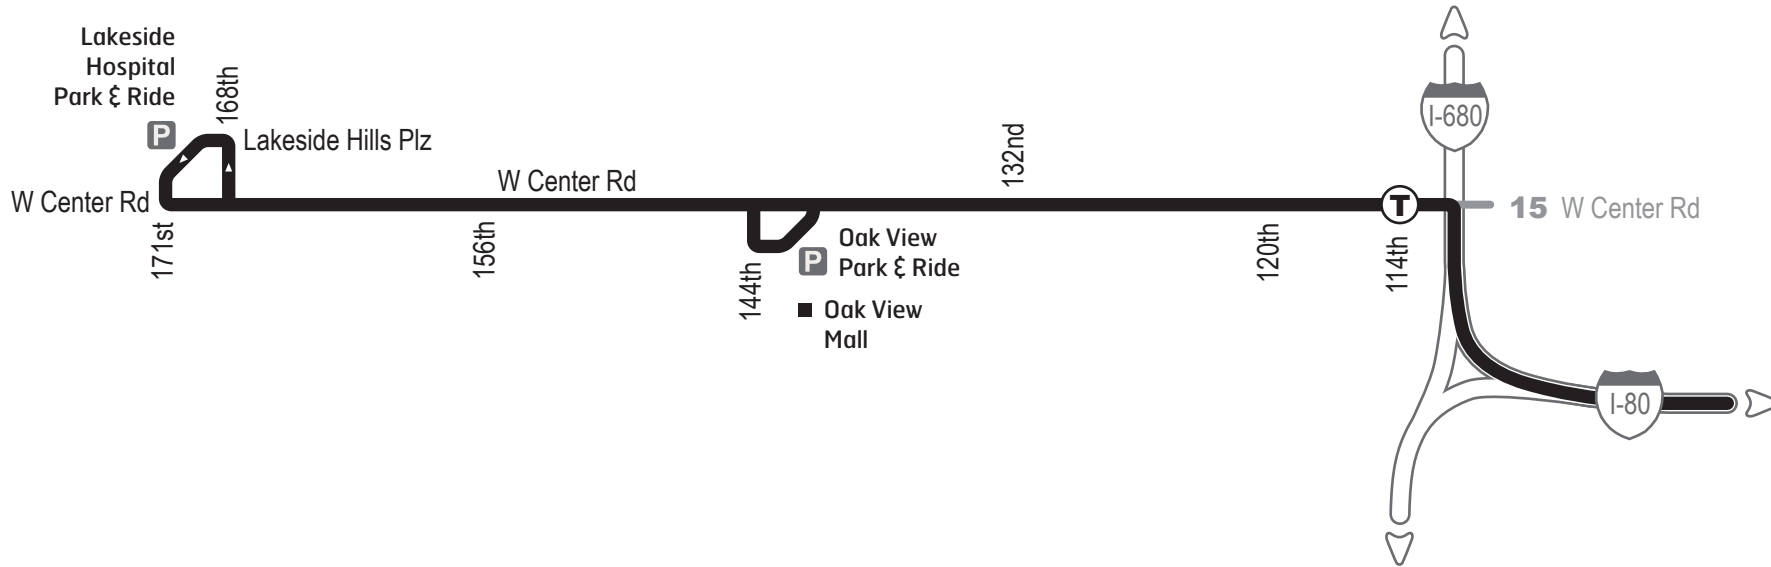

# 94 West Center Express

Legend	
	Route 94
	Transfer Points Rush Hour Only
	Park & Ride Lots

## 94 AM Express

*AM expreso*

West Center to Downtown

oeste Center a el centro

Weekdays

*Entre Semana*

168th & W Center <i>Lakeside</i>	144th & W Center <i>Oak View</i>	132nd & West Center Rd	114th & West Center Rd	24th & Douglas	16th & Douglas	8th & Farnam	22nd & Cumming
6:26a	6:35	6:39	6:44	7:02	7:06	7:09	7:16
6:56	7:05	7:09	7:14	7:32	7:36	7:39	7:46a

## 94 AM West

*AM oeste*

Downtown to West Center

El centro a oeste Center

Weekdays

*Entre Semana*

22nd & Cumming	114th & West Center Rd	132nd & West Center Rd	144th & West Center Rd	168th & W Center <i>Lakeside</i>
5:50a	6:08	6:13	6:16	6:24
6:19	6:38	6:43	6:46	6:54a

## 94 PM Express

*PM expreso*

Downtown to West Center

El centro a oeste Center

Weekdays

*Entre Semana*

22nd & Cumming	8th & Farnam	16th & Dodge	24th & Dodge	30th & Dodge	114th & West Center Rd	144th & W Center <i>Oak View</i>	168th & W Center <i>Lakeside</i>
4:31p	4:38	4:40	4:45	4:47	5:05	5:14	5:23
5:01	5:08	5:10	5:15	5:17	5:35	5:44	5:53p