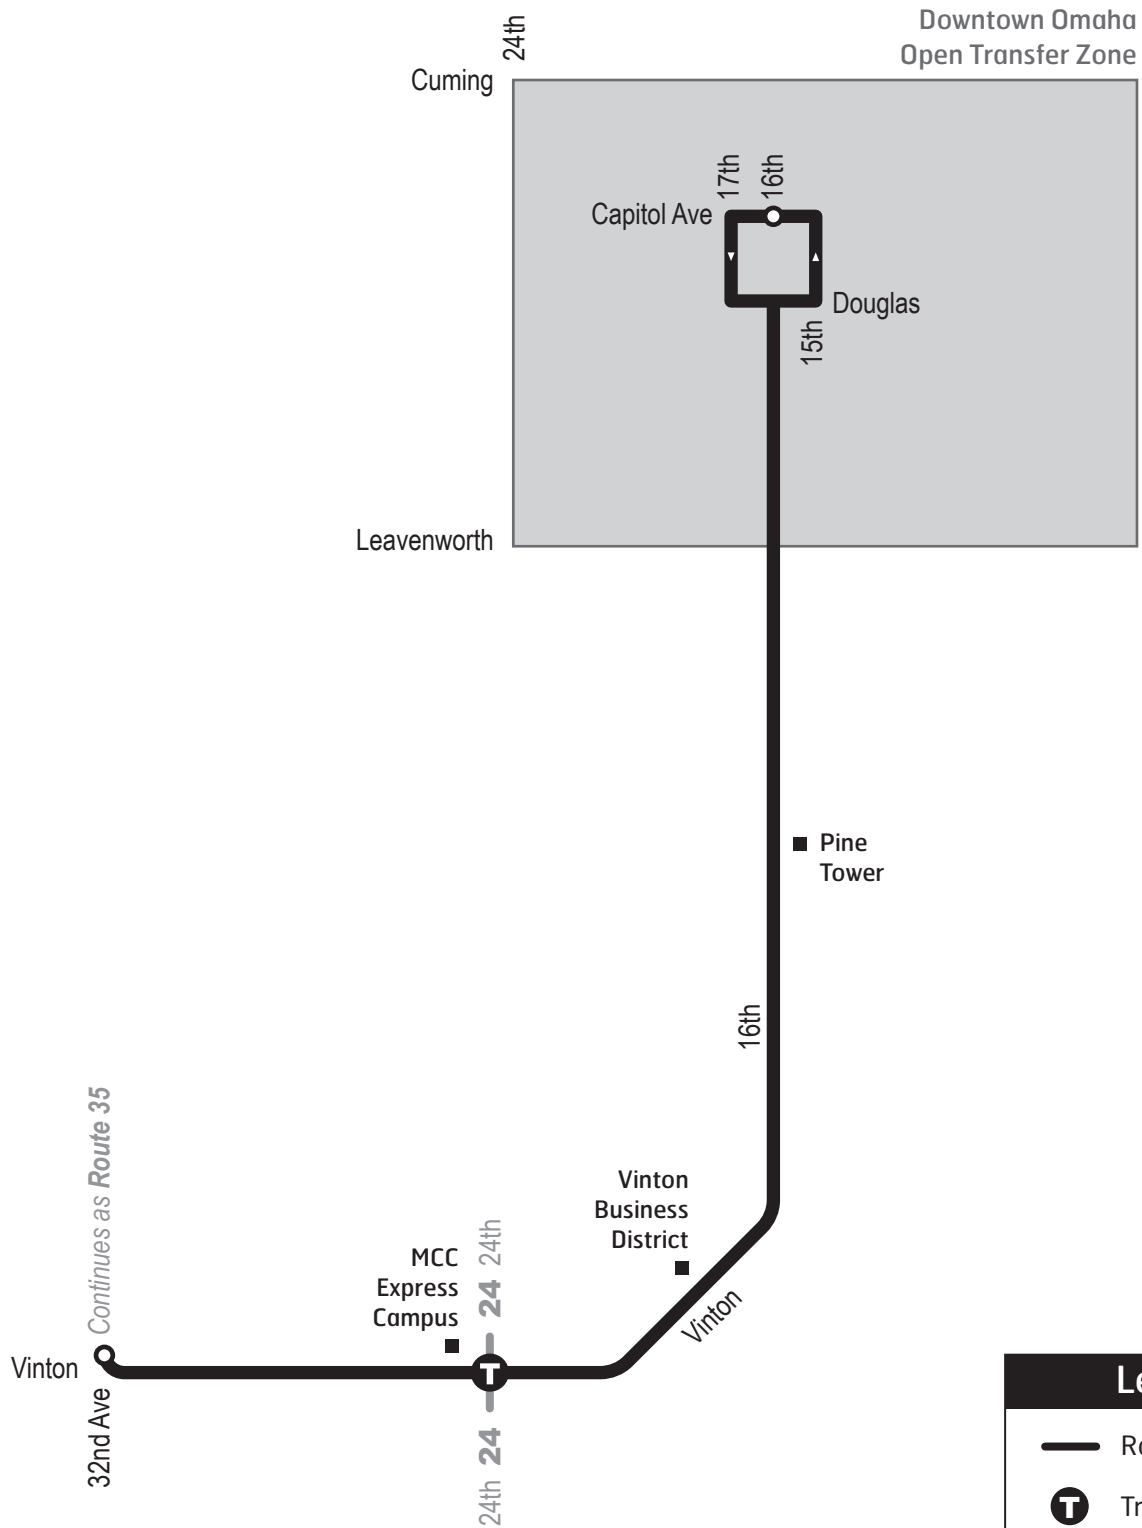

36 South 16th / Vinton Street

Weekdays

Entre Semana

Weekdays

Entre Semana

22nd & Cumming

Starting March 30th, weekday service will operate a reduced schedule until further notice. See the Saturday schedule below for more information.

22nd Ave

25th & Vinson

28th & Vinson

31st & Vinson

34th & Vinson

37th & Vinson

40th & Vinson

43rd & Vinson

► **Zona de Transferencia Abierta:** En el centro de la ciudad al este de la calle 24, al sur de la calle Cuming, y al norte de la calle Leavenworth, las transferencias pueden ocurrir en cualquier parada de autobús, a menos que la señal designa otra cosa. Se aplican las reglas regulares de transferencia.

► **Open Transfer Zone:** Transfers may occur at any bus stop, unless the sign designates otherwise for the downtown area east of 24th street, south of Cuming Street and north of Leavenworth Street. Regular transfer rules apply.