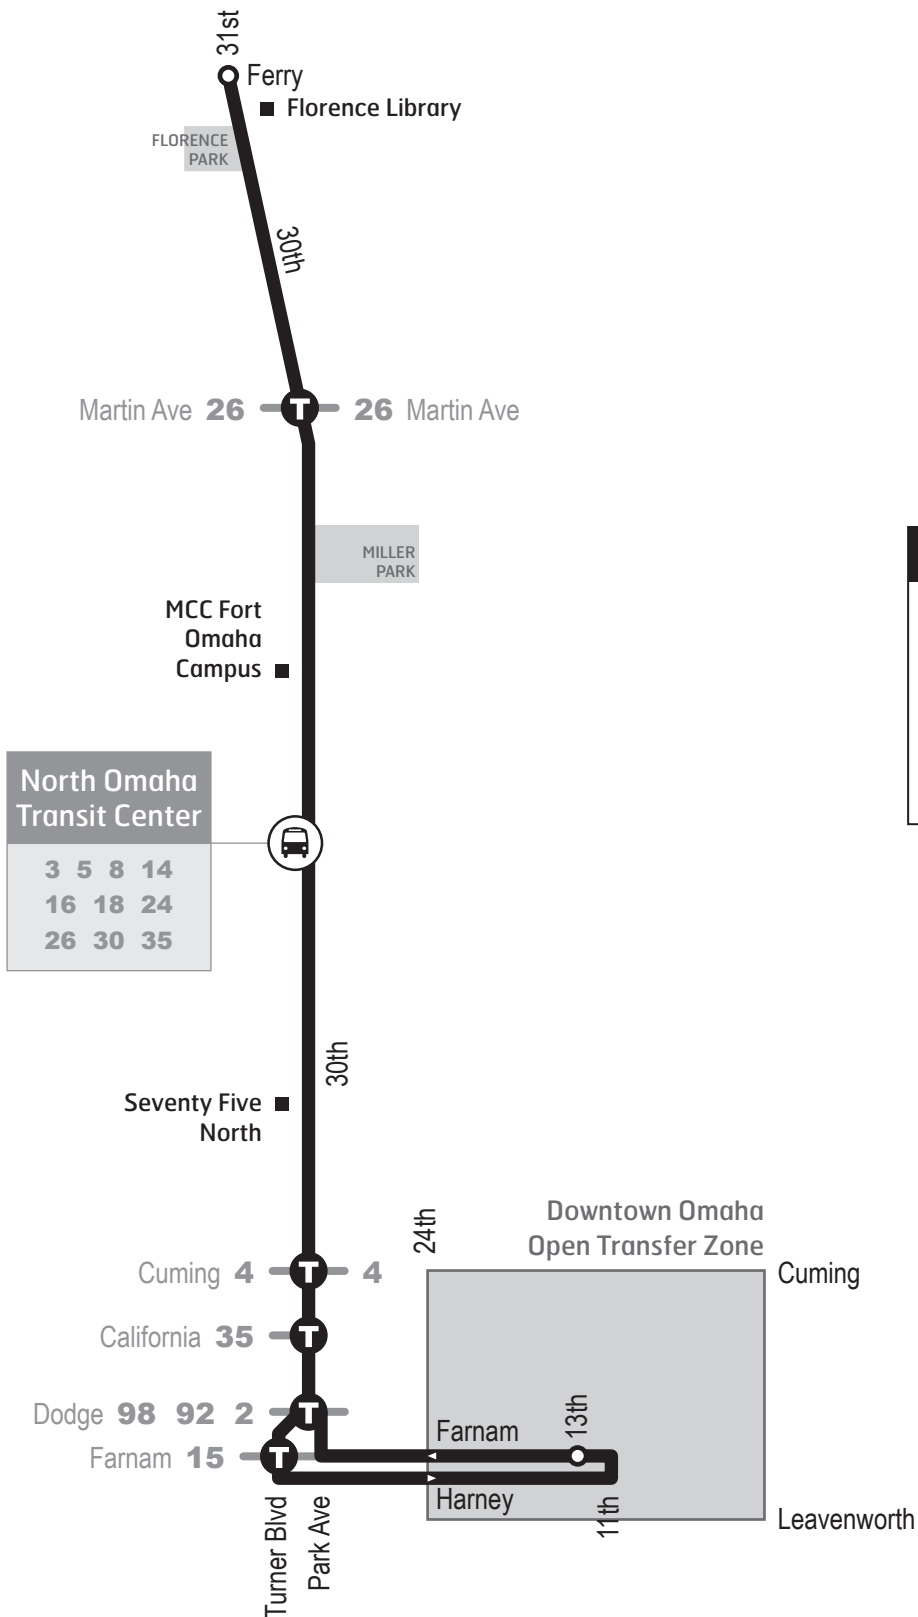

30 30th Street

Legend	
	Route 30
	Transfer Points
	Transit Center

Weekdays										Entre Semana										
From Route	22nd & Cumming	13th & Farnam	24th Farnam	30th Dodge	30th Cumming	Arrival OTC	Depart OTC	30th Martin	31st & Ferry	31st & Ferry	30th Martin	Arrival OTC	Depart OTC	30th Cumming	Tuition Blvd & Dodge	24th Farnam	13th & Farnam	22nd & Cumming	To Route	
4:33a																				4
4:48	4:56	5:00	5:03	5:05	5:13	5:15	5:24	5:29	5:29	5:34	5:44	5:46	5:54	5:56	6:00	6:08	6:08	6:08	6:08	4
5:18	5:26	5:30	5:33	5:35	5:43	5:45	5:54	5:59	5:59	6:04	6:14	6:16	6:24	6:26	6:30	6:38	6:38	6:38	6:38	4
5:48	5:54	6:00	6:03	6:05	6:13	6:15	6:24	6:29	6:29	6:34	6:44	6:46	6:54	6:56	7:00	7:08	7:08	7:08	7:08	4
4	6:24	6:30	6:33	6:35	6:43	6:45	6:54	6:59	6:59	7:04	7:14	7:16	7:24	7:26	7:30	7:38	7:38	7:38	7:38	4
4	6:54	7:00	7:03	7:05	7:13	7:15	7:24	7:29	7:29	7:34	7:44	7:46	7:54	7:56	8:00	8:08	8:08	8:08	8:08	4
4	7:24	7:30	7:33	7:35	7:43	7:45	7:54	7:59	7:59	8:04	8:14	8:16	8:24	8:26	8:30	8:38	8:38	8:38	8:38	4
4	7:54	8:00	8:03	8:05	8:13	8:15	8:24	8:29	8:29	8:34	8:44	8:46	8:54	8:56	9:00	9:08	9:08	9:08	9:08	4
4	8:24	8:30	8:33	8:35	8:43	8:45	8:54	8:59	8:59	9:04	9:14	9:16	9:24	9:26	9:30	9:38	9:38	9:38	9:38	4
4	8:54	9:00	9:03	9:05	9:13	9:15	9:24	9:29	9:29	9:34	9:44	9:46	9:54	9:56	10:00	10:08	10:08	10:08	10:08	4
4	9:24	9:30	9:33	9:35	9:43	9:45	9:54	9:59	9:59	10:04	10:14	10:16	10:24	10:26	10:30	10:38	10:38	10:38	10:38	4
4	9:54	10:00	10:03	10:05	10:13	10:15	10:24	10:29	10:29	10:34	10:44	10:46	10:54	10:56	11:00	11:08	11:08	11:08	11:08	4
4	10:24	10:30	10:33	10:35	10:43	10:45	10:54	10:59	10:59	11:04	11:14	11:16	11:24	11:26	11:30	11:38	11:38	11:38	11:38	4
4	10:54	11:00	11:03	11:05	11:13	11:15	11:24	11:29	11:29	11:34	11:44	11:46	11:54	11:56	12:00	12:08	12:08	12:08	12:08	4
4	11:24	11:30	11:33	11:35	11:43	11:45	11:54	11:59	11:59	12:04	12:14	12:16	12:24	12:26	12:30	12:38	12:38	12:38	12:38	4
4	11:54	12:00	12:03	12:05	12:13	12:15	12:24	12:29	12:29	12:34	12:44	12:46	12:54	12:56	1:00	1:08	1:08	1:08	1:08	4
4	12:24	12:30	12:33	12:35	12:43	12:45	12:54	12:59	12:59	1:04	1:14	1:16	1:24	1:26	1:30	1:38	1:38	1:38	1:38	4
4	12:54	1:00	1:03	1:05	1:13	1:15	1:24	1:29	1:29	1:34	1:44	1:46	1:54	1:56	2:00	2:08	2:08	2:08	2:08	4
4	1:24	1:30	1:33	1:35	1:43	1:45	1:54	1:59	1:59	2:04	2:14	2:16	2:24	2:26	2:30	2:38	2:38	2:38	2:38	4
4	1:54	2:00	2:03	2:05	2:13	2:15	2:24	2:29	2:29	2:34	2:44	2:46	2:54	2:56	3:00	3:08	3:08	3:08	3:08	4
4	2:24	2:30	2:33	2:35	2:43	2:45	2:54	2:59	2:59	3:04	3:14	3:16	3:24	3:26	3:30	3:38	3:38	3:38	3:38	4
4	2:54	3:00	3:03	3:05	3:13	3:15	3:24	3:29	3:29	3:34	3:44	3:46	3:54	3:56	4:00	4:08	4:08	4:08	4:08	4
4	3:24	3:30	3:33	3:35	3:43	3:45	3:54	3:59	3:59	4:04	4:14	4:16	4:24	4:26	4:30	4:38	4:38	4:38	4:38	4
4	3:54	4:00	4:03	4:05	4:13	4:15	4:24	4:29	4:29	4:34	4:44	4:46	4:54	4:56	5:00	5:08	5:08	5:08	5:08	4
4	4:24	4:30	4:33	4:35	4:43	4:45	4:54	4:59	4:59	5:04	5:14	5:16	5:24	5:26	5:30	5:38	5:38	5:38	5:38	4
4	4:54	5:00	5:03	5:05	5:13	5:15	5:24	5:29	5:29	5:34	5:44	5:46	5:54	5:56	6:00	6:08	6:08	6:08	6:08	4
4	5:24	5:30	5:33	5:35	5:43	5:45	5:54	5:59	5:59	6:04	6:14	6:16	6:24	6:26	6:30	6:38	6:38	6:38	6:38	4
4	5:54	6:00	6:03	6:05	6:13	6:15	6:24	6:29	6:29	6:34	6:44	6:46	6:54	6:56	7:00	7:08	7:08	7:08	7:08	4
4	6:24	6:30	6:33	6:35	6:43	6:45	6:54	6:59	6:59	7:04	7:14	7:16	7:24	7:26	7:30	7:38	7:38	7:44	7:44	4
4	6:54	7:00	7:03	7:05	7:13	7:15	7:24	7:29	7:29	7:34	7:44	7:46	7:54	7:56	8:00	8:08	8:08	8:08	8:08	4
4	7:24	7:30	7:33	7:35	7:43	7:45	7:54	7:59	7:59	8:04	8:14	8:16	8:24	8:26	8:30	8:38	8:38	8:38	8:38	4
4	7:54	8:00	8:03	8:05	8:13	8:15	8:24	8:29	8:29	8:34	8:44	8:46	8:54	8:56	9:00	9:08	9:08	9:08	9:08	4
4	8:24	8:30	8:33	8:35	8:43	8:45	8:54	8:59	8:59	9:04	9:14	9:16	9:24	9:26	9:30	9:38	9:38	9:38	9:38	4
4	8:54	9:00	9:03	9:05	9:13	9:15	9:24	9:29	9:29	9:34	9:44	9:46	9:54	9:56	10:00	10:08	10:08	10:08	10:08	4
4	9:24	9:30	9:33	9:35	9:43	9:45	9:54	9:59	9:59	10:04	10:14	10:16	10:24	10:26	10:30	10:38	10:38	10:38	10:38	4
4	9:54	10:00	10:03	10:05	10:13	10:15	10:24	10:29	10:29	10:34	10:44	10:46	10:54	10:56	11:00	11:08	11:08	11:14	11:14	4
4	10:24	10:30	10:33	10:35	10:43	10:45	10:54	10:59	10:59	11:04	11:14	11:16	11:24	11:26	11:30	11:38	11:38	11:38	11:38	4