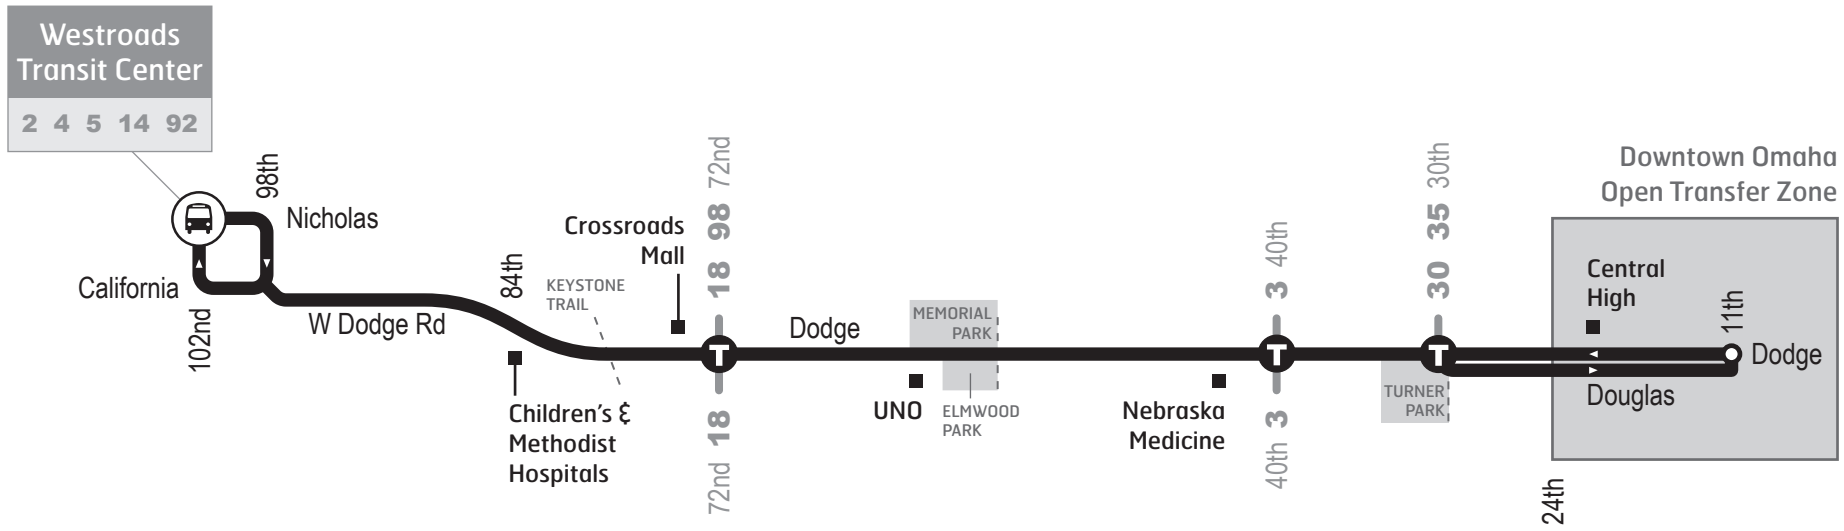

2 Dodge Street

Legend	
	Route 2
	Transfer Points
	Transit Center