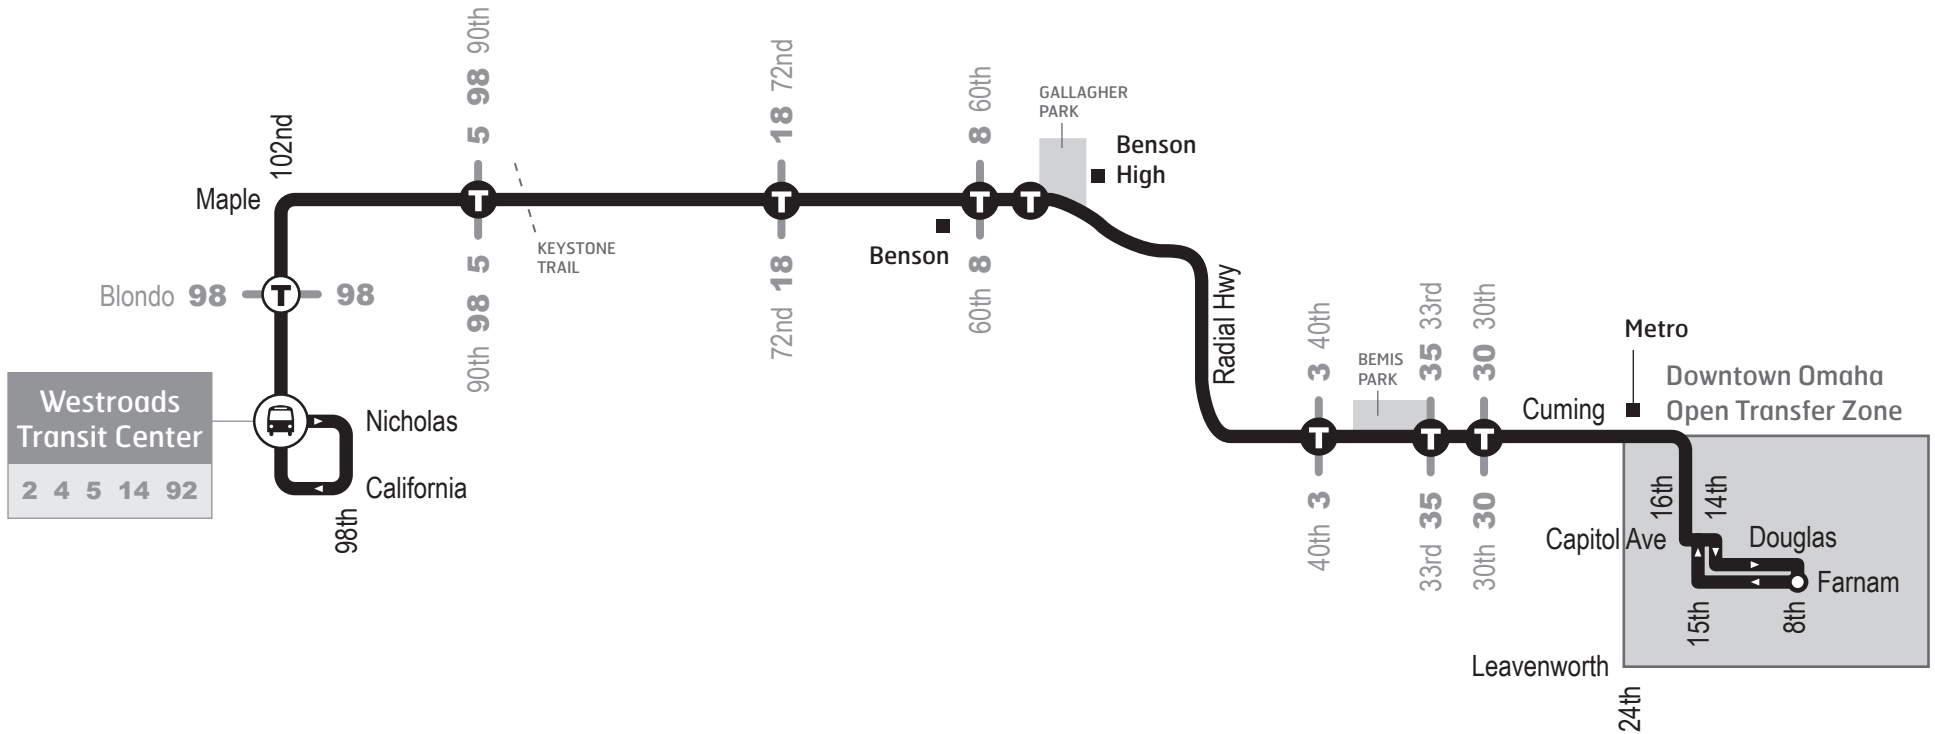

4 Maple Street

Legend

- Route 4
- Transfer Points
- Transfer Points Rush Hour Only
- Transit Center

4 West

Oeste

Weekdays		Entre Semana								
From Route	22nd & Cumming	8th & Farnam	16th & Capitol	24th & Cumming	40th & Cumming	60th & Maple	72nd & Maple	90th & Maple	102nd & Blondo	Westroads TC
	4:20a	4:26	4:30	4:35	4:40	4:51	4:56	5:03	5:08	5:15
	4:35	4:41	4:45	4:50	4:55	5:06	5:11	5:18	5:23	5:30
	4:50	4:56	5:00	5:05	5:10	5:21	5:26	5:33	5:38	5:45
	5:05	5:11	5:15	5:20	5:25	5:36	5:41	5:48	5:53	6:00
	5:20	5:26	5:30	5:35	5:40	5:51	5:56	6:03	6:08	6:15
30		5:41	5:45	5:50	5:55	6:06	6:11	6:18	6:23	6:30
16		5:56	6:00	6:05	6:10	6:21	6:26	6:33	6:38	6:45
30		6:11	6:15	6:20	6:25	6:36	6:41	6:48	6:53	7:00
16		6:26	6:30	6:35	6:40	6:51	6:56	7:03	7:08	7:15
30		6:41	6:45	6:50	6:55	7:06	7:11	7:18	7:23	7:30
16		6:56	7:00	7:05	7:10	7:21	7:26	7:33	7:38	7:45
30		7:11	7:15	7:20	7:25	7:36	7:41	7:48	7:53	8:00
16		7:26	7:30	7:35	7:40	7:51	7:56	8:03	8:08	8:15
30		7:41	7:45	7:50	7:55	8:06	8:11	8:18	8:23	8:30
16		7:56	8:00	8:05	8:10	8:21	8:26	8:33	8:38	8:45
30		8:11	8:15	8:20	8:25	8:36	8:41	8:48	8:53	9:00
30		8:41	8:45	8:50	8:55	9:06	9:11	9:18	9:23	9:30
30		9:11	9:15	9:20	9:25	9:36	9:41	9:48	9:53	10:00
30		9:41	9:45	9:50	9:55	10:06	10:11	10:18	10:23	10:30
30		10:11	10:15	10:20	10:25	10:36	10:41	10:48	10:53	11:00
30		10:41	10:45	10:50	10:55	11:06	11:11	11:18	11:23	11:30
30		11:11	11:15	11:20	11:25	11:36	11:41	11:48	11:53	12:00
30		11:41	11:45	11:50	11:55	12:06	12:11	12:18	12:23	12:30
30		12:11	12:15	12:20	12:25	12:36	12:41	12:48	12:53	1:00
30		12:41	12:45	12:50	12:55	1:06	1:11	1:18	1:23	1:30
30		1:11	1:15	1:20	1:25	1:36	1:41	1:48	1:53	2:00
30		1:41	1:45	1:50	1:55	2:06	2:11	2:18	2:23	2:30
30		2:11	2:15	2:20	2:25	2:36	2:41	2:48	2:53	3:00
30		2:41	2:45	2:50	2:55	3:06	3:11	3:18	3:23	3:30
30		3:11	3:15	3:20	3:25	3:36	3:41	3:48	3:53	4:00
	3:20	3:26	3:30	3:35	3:40	3:51	3:56	4:03	4:08	4:15
30		3:41	3:45	3:50	3:55	4:06	4:11	4:18	4:23	4:30
	3:50	3:56	4:00	4:05	4:10	4:21	4:26	4:33	4:38	4:45
30		4:11	4:15	4:20	4:25	4:36	4:41	4:48	4:53	5:00
16		4:26	4:30	4:35	4:40	4:51	4:56	5:03	5:08	5:15
30		4:41	4:45	4:50	4:55	5:06	5:11	5:18	5:23	5:30
16		4:56	5:00	5:05	5:10	5:21	5:26	5:33	5:38	5:45
30		5:11	5:15	5:20	5:25	5:36	5:41	5:48	5:53	6:00
16		5:26	5:30	5:35	5:40	5:51	5:56	6:03	6:08	6:15
30		5:41	5:45	5:50	5:55	6:06	6:11	6:18	6:23	6:30
16		5:56	6:00	6:05	6:10	6:21	6:26	6:33	6:38	6:45
30		6:11	6:15	6:20	6:25	6:36	6:41	6:48	6:53	7:00
30		6:41	6:45	6:50	6:55	7:06	7:11	7:18	7:23	7:30
30		7:11	7:15	7:20	7:25	7:36	7:41	7:48	7:53	8:00
30		8:11	8:15	8:20	8:25	8:36	8:41	8:48	8:53	9:00
30		9:11	9:15	9:20	9:25	9:36	9:41	9:48	9:53	10:00
30		10:11	10:15	10:20	10:25	10:36	10:41	10:48	10:53	11:00

4 East

Este