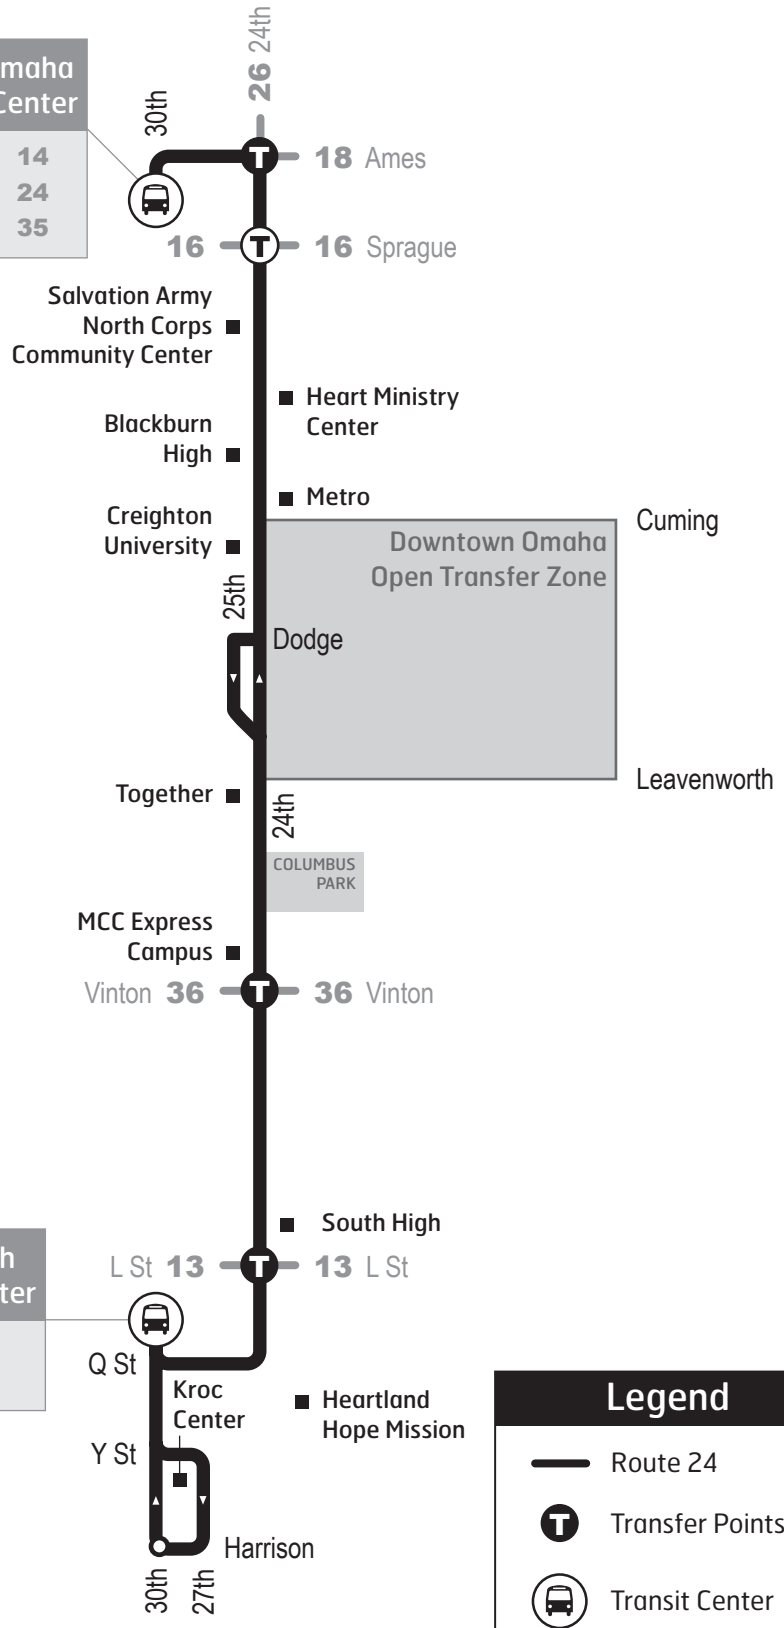

24 24th Street

North Omaha Transit Center

3	5	8	14
16	18	24	
26	30	35	

MCC South Transit Center

3	13	24
34	95	

Legend

- Route 24
- T Transfer Points
- 🚌 Transit Center

24 South **Sur**

► **Zona de Transferencia Abierta:** En el centro de la ciudad al este de la calle 24, al sur de la calle Cuming, y al norte de la calle Leavenworth, las transferencias pueden ocurrir en cualquier parada de autobús, a menos que la señal designa otra cosa. Se aplican las reglas regulares de transferencia.

 When transferring between two routes at a transit center, stand near the designated stop for the route you are going to board.

 Where two or more routes meet at an intersection, stand at the sign labeled for the route you are going to board. (shown below)

► **Open Transfer Zone:** Transfers may occur at any bus stop, unless the sign designates otherwise for the downtown area east of 24th street, south of Cuming Street and north of Leavenworth Street. Regular transfer rules apply.