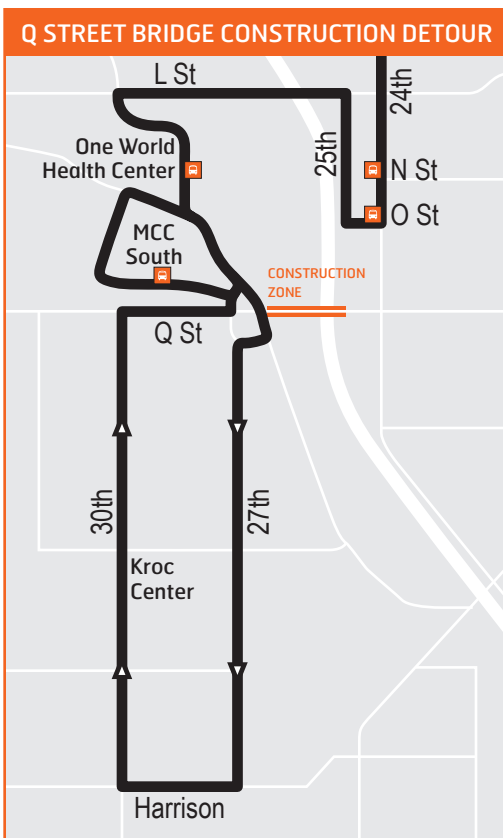

24 24th Street

North Omaha Transit Center

3	5	8	14
16	18	24	
26	30	35	

MCC South Transit Center

3	13	24
34	95	

Legend

- Route 24
- T Transfer Points
- 🚌 Transit Center

24 South **Sur**

► **Zona de Transferencia Abierta:** En el centro de la ciudad al este de la calle 24, al sur de la calle Cuming, y al norte de la calle Leavenworth, las transferencias pueden ocurrir en cualquier parada de autobús, a menos que la señal designa otra cosa. Se aplican las reglas regulares de transferencia.

 When transferring between two routes at a transit center, stand near the designated stop for the route you are going to board.

 Where two or more routes meet at an intersection, stand at the sign labeled for the route you are going to board. (shown below)

► **Open Transfer Zone:** Transfers may occur at any bus stop, unless the sign designates otherwise for the downtown area east of 24th street, south of Cuming Street and north of Leavenworth Street. Regular transfer rules apply.