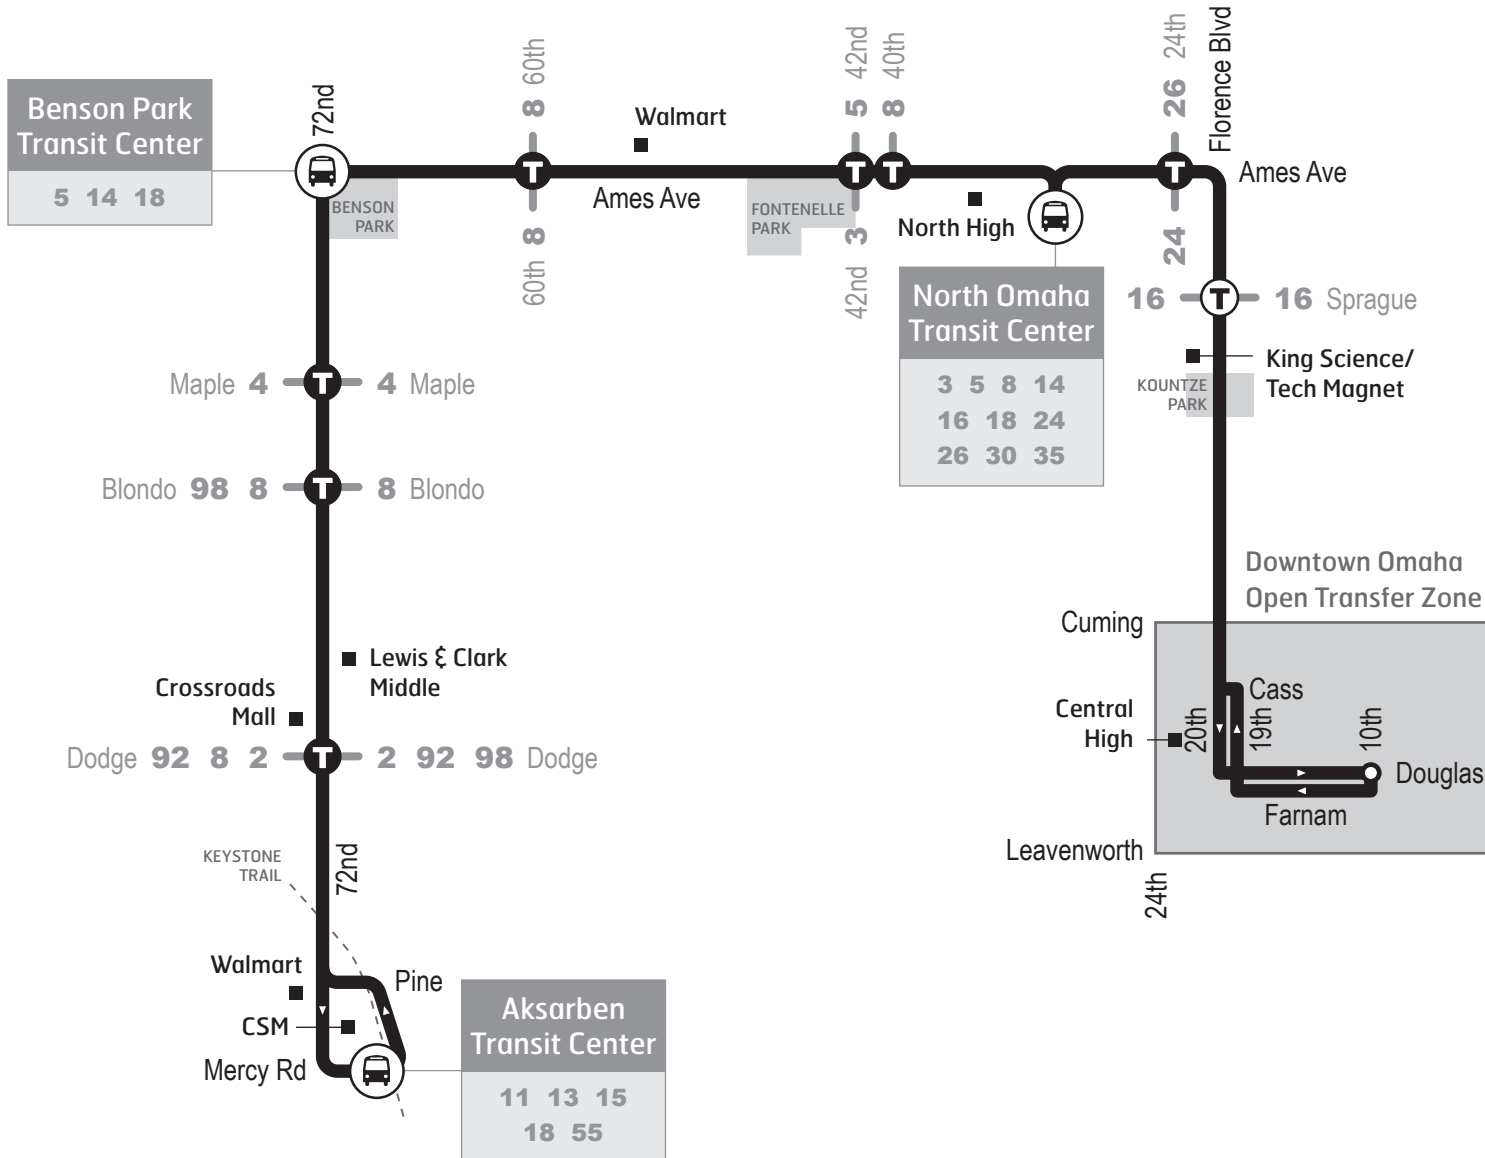

18 72nd Street / Ames Avenue

Legend

- Route 18
- Transfer Points
- Transfer Points
  Rush Hour Only
- Transit Center