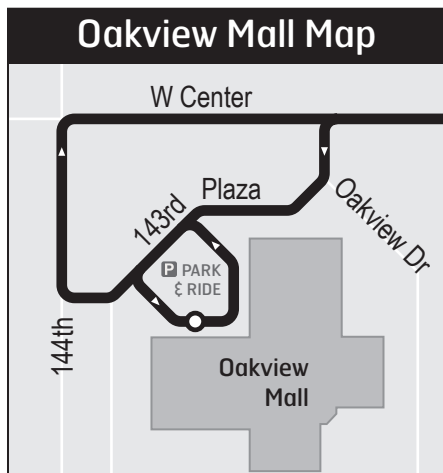

# 15 Center Street

► **Zona de Transferencia Abierta:** En el centro de la ciudad al este de la calle 24, al sur de la calle Cuming, y al norte de la calle Leavenworth, las transferencias pueden ocurrir en cualquier parada de autobús, a menos que la señal designa otra cosa. Se aplican las reglas regulares de transferencia.

 When transferring between two routes at a transit center, stand near the designated stop for the route you are going to board.

 Where two or more routes meet at an intersection, stand at the sign labeled for the route you are going to board. (shown below)

► **Open Transfer Zone:** Transfers may occur at any bus stop, unless the sign designates otherwise for the downtown area east of 24th street, south of Cuming Street and north of Leavenworth Street. Regular transfer rules apply.