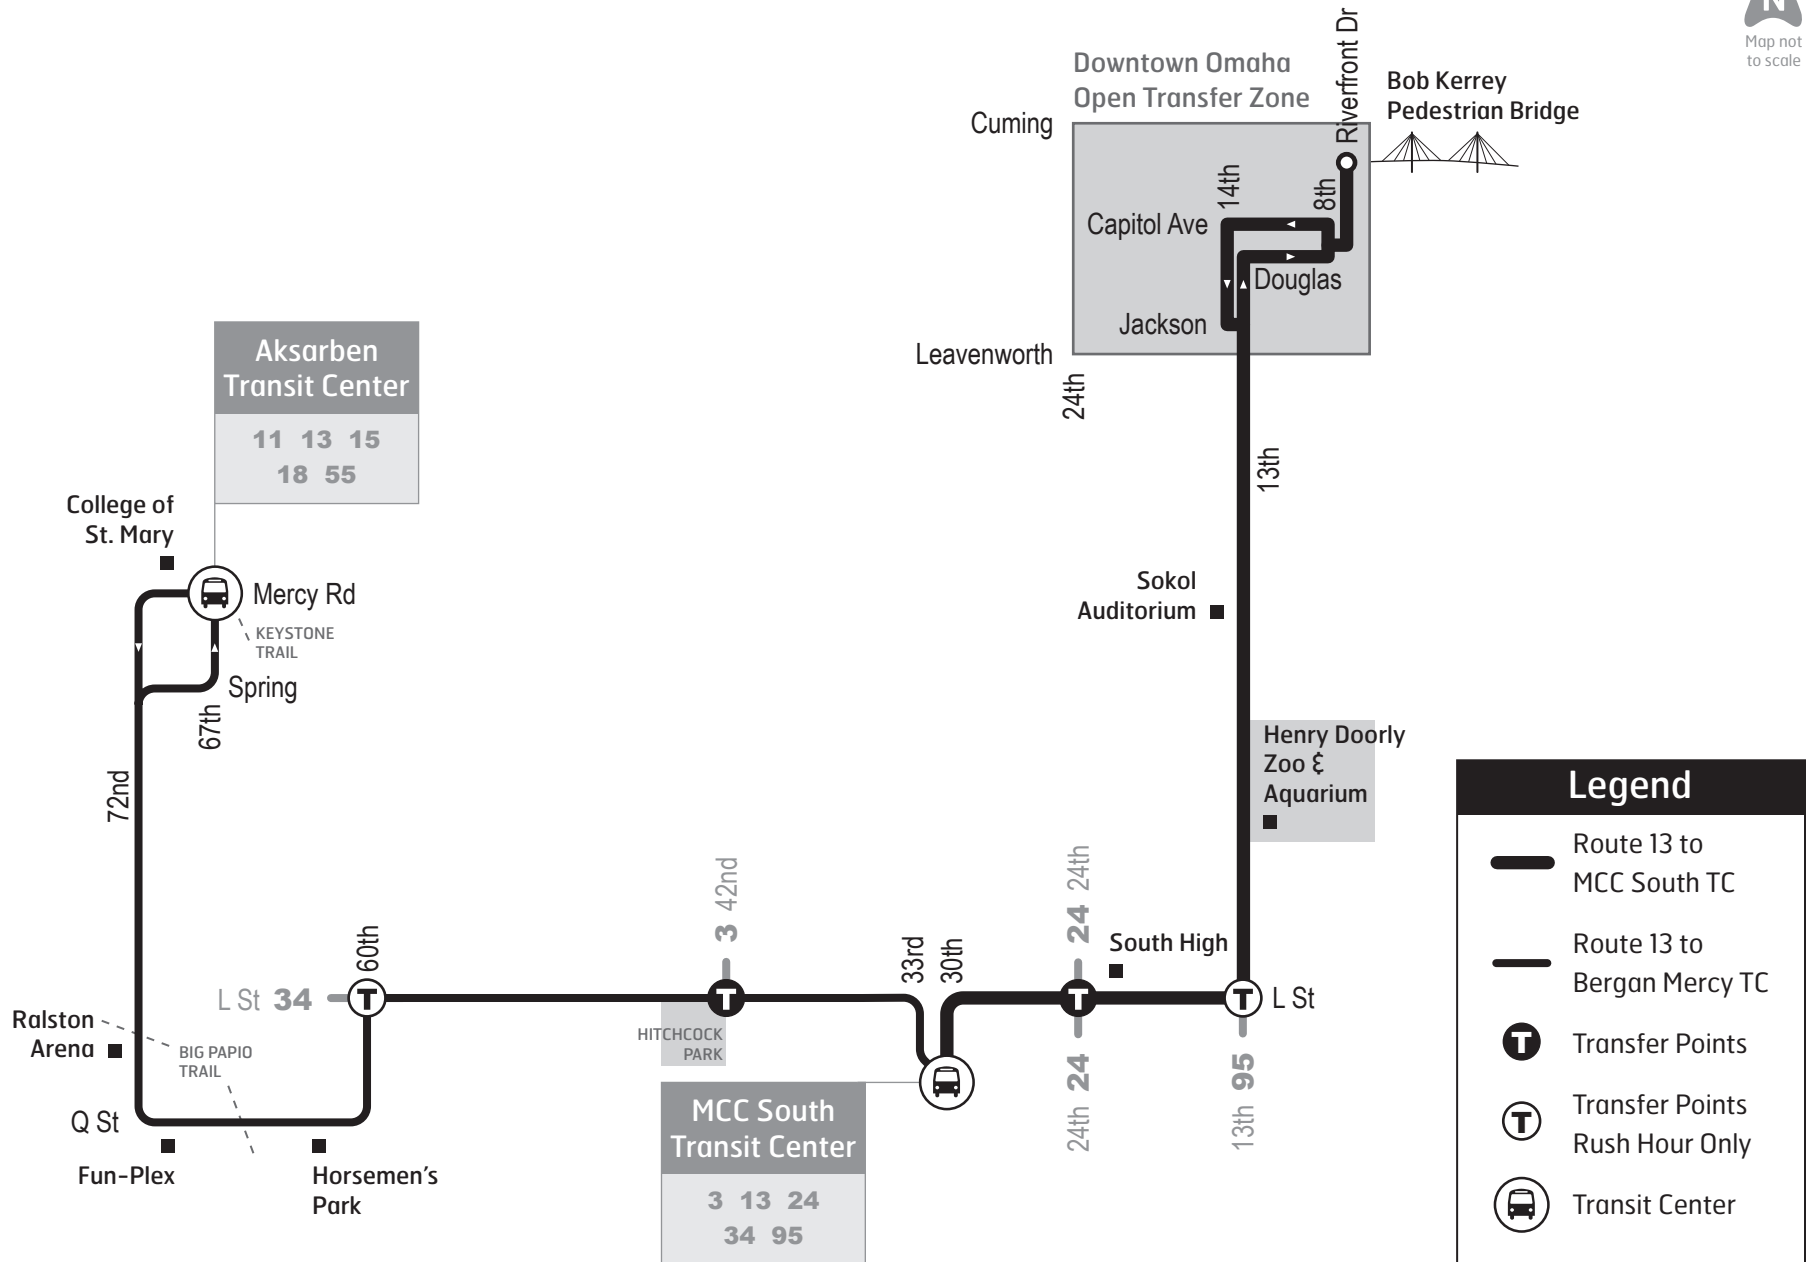

13 South 13th / L Street