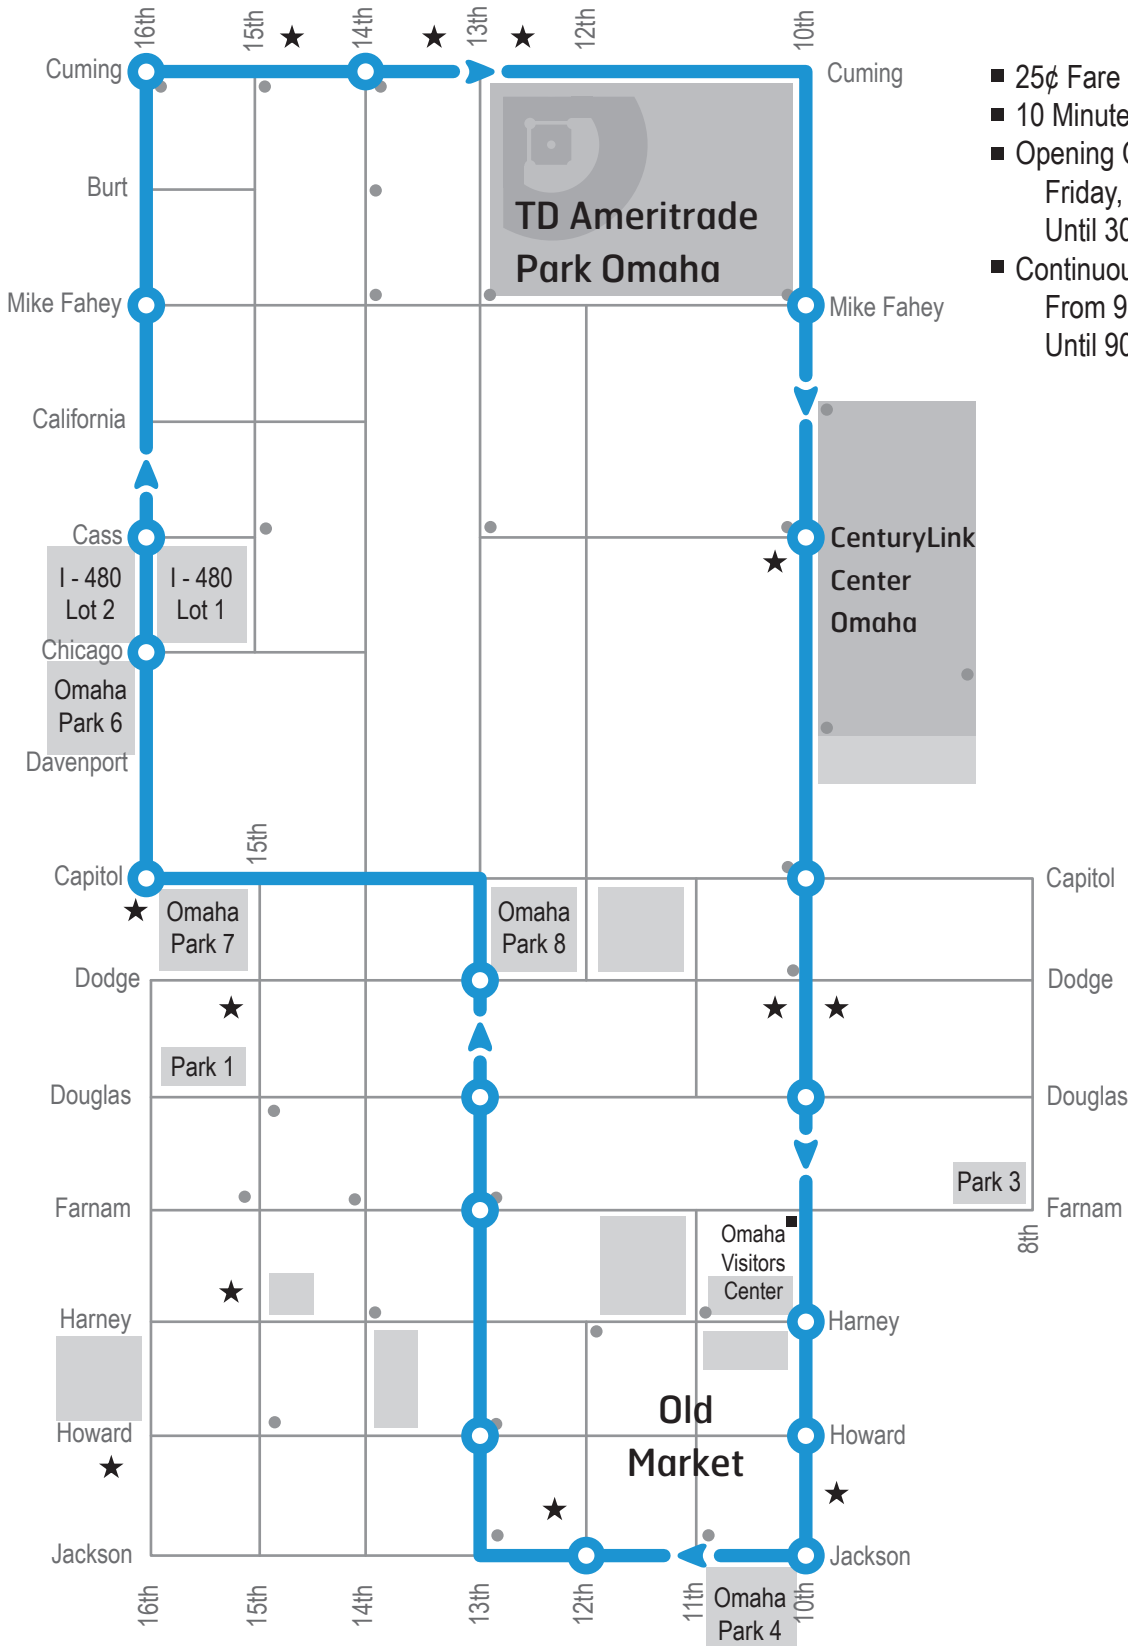

# Stadium Circulator

Map not to Scale  
June 2018

- 25¢ Fare
- 10 Minute Frequency
- Opening Celebration  
Friday, June 15, 9:30 am  
Until 30 min after festivities end
- Continuous Service Each Game Day:  
From 90 minutes before 1st game  
Until 90 minutes after last game

### Legend

- Bus Stops
- Hotels
- Bike Racks
- Parking

☎ 402.341.0800  
📞 TDD 402.341.0807

**ometro.com**