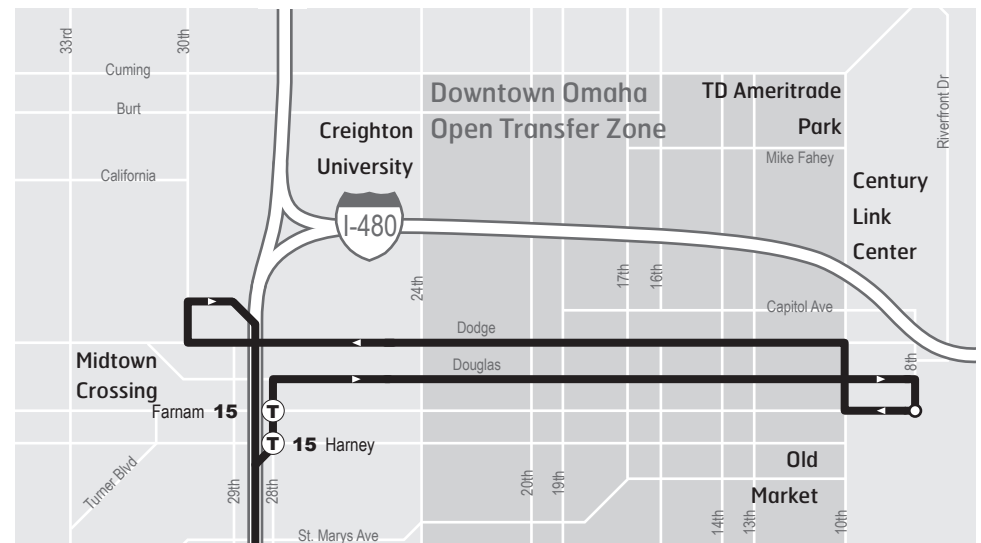

97 Millard Express

Legend	
	Route 97
	Transfer Points Rush Hour Only
	Park & Ride Lots

P 153rd Street *Park & Ride Lot*

Please park only in the angled parking stalls along 153rd Street near the Metro sign.

153rd Street from O Street to Weir Street, 68137

97 AM Express				AM expreso			
Millard to Downtown				Millard a el centro			
Weekdays				Entre Semana			
153rd & Q St <i>Park & Ride</i>	144th & Q St <i>Boulder Creek</i>	132nd & Q St	120th & I St	24th & Douglas	16th & Douglas	8th & Farnam	22nd & Cumming
6:10a	6:15	6:19	6:26	6:44	6:48	6:51	6:59
6:40	6:45	6:49	6:56	7:14	7:18	7:21	7:29
6:55	7:00	7:04	7:11	7:29	7:33	7:36	7:44
7:05	7:10	7:14	7:21	7:39	7:43	7:46	7:54a

97 PM Express				PM expreso				
Downtown to Millard				El centro a Millard				
Weekdays				Entre Semana				
From Route	22nd & Cumming	8th & Farnam	16th & Dodge	24th & Dodge	30th & Dodge	120th & I St	144th & Q St <i>Boulder Creek</i>	153rd & Q St <i>Park & Ride</i>
	4:07p	4:15	4:17	4:22	4:24	4:42	4:53	4:58
	4:27	4:35	4:37	4:42	4:44	5:02	5:13	5:18
	4:42	4:50	4:52	4:57	4:59	5:17	5:28	5:33
2		5:10	5:12	5:17	5:19	5:37	5:48	5:53p

P Boulder Creek *Park & Ride Lot*

Please park in the row nearest to S Street near the Metro sign.

14132 S Street, Omaha NE 68137

97 AM West				AM oeste			
Downtown to Millard				El centro a Millard			
Weekdays				Entre Semana			
22nd & Cumming		120th & I St	132nd & Q St	144th & Q St	153rd & Q St <i>Park & Ride</i>		
5:34a		5:54	6:01	6:04	6:08		
6:04		6:24	6:31	6:34	6:38		
	<i>from Route 34</i>	6:39	6:46	6:49	6:53		
6:29		6:49	6:56	6:59	7:03a		