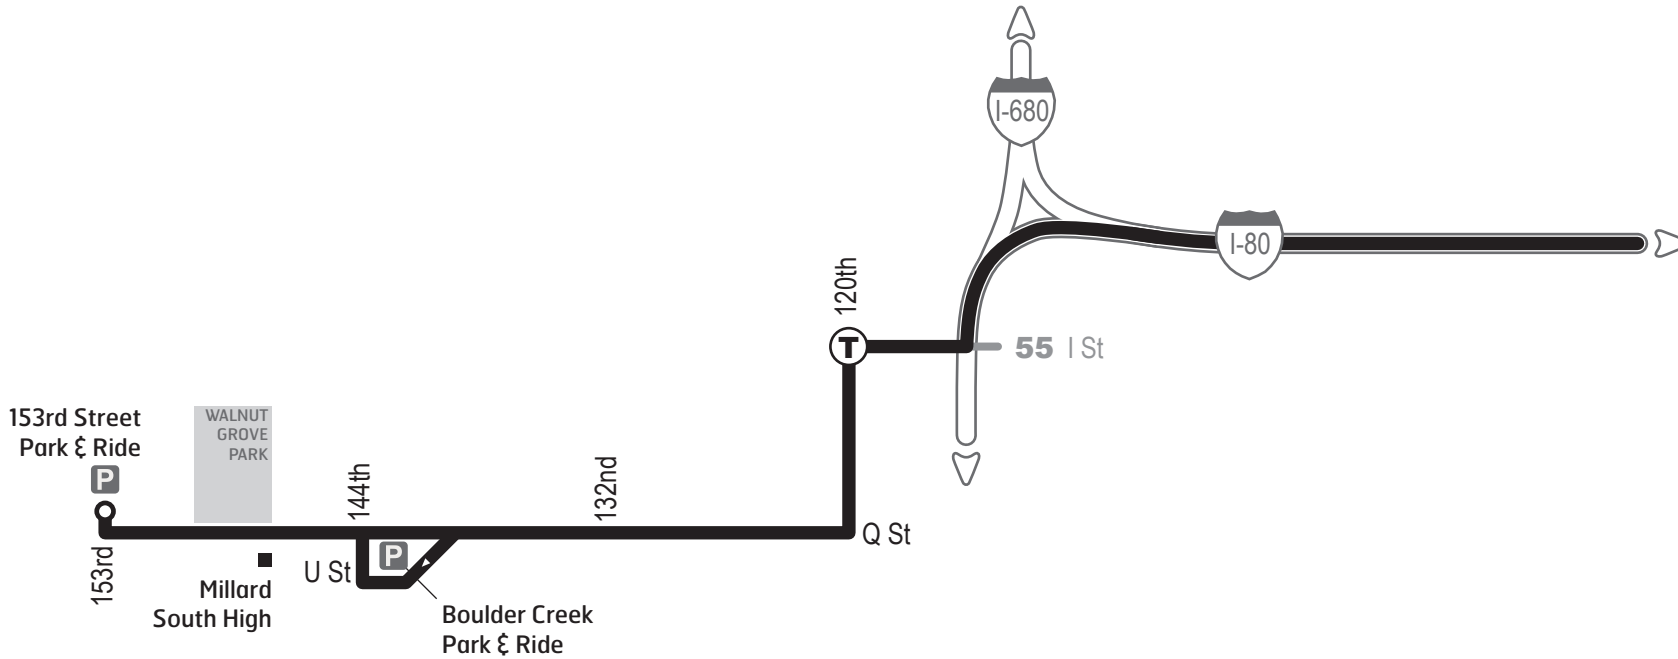

97 Millard Express

Legend	
	Route 97
	Transfer Points Rush Hour Only
	Park & Ride Lots

P 153rd Street *Park & Ride Lot*

Please park only in the angled parking stalls along 153rd Street near the Metro sign.

153rd Street from O Street to Weir Street, 68137

97 AM Express				AM expreso			
Millard to Downtown				Millard a el centro			
Weekdays				Entre Semana			
153rd & Q St <i>Park & Ride</i>	144th & Q St <i>Boulder Creek</i>	132nd & Q St	120th & I St	24th & Douglas	16th & Douglas	8th & Farnam	22nd & Cumming
6:10a	6:15	6:19	6:26	6:44	6:48	6:51	6:59
6:40	6:45	6:49	6:56	7:14	7:18	7:21	7:29
6:55	7:00	7:04	7:11	7:29	7:33	7:36	7:44
7:05	7:10	7:14	7:21	7:39	7:43	7:46	7:54a

97 PM Express				PM expreso				
Downtown to Millard				El centro a Millard				
Weekdays				Entre Semana				
From Route	22nd & Cumming	8th & Farnam	16th & Dodge	24th & Dodge	30th & Dodge	120th & I St	144th & Q St <i>Boulder Creek</i>	153rd & Q St <i>Park & Ride</i>
	4:07p	4:15	4:17	4:22	4:24	4:42	4:53	4:58
	4:27	4:35	4:37	4:42	4:44	5:02	5:13	5:18
	4:42	4:50	4:52	4:57	4:59	5:17	5:28	5:33
2		5:10	5:12	5:17	5:19	5:37	5:48	5:53p

P Boulder Creek *Park & Ride Lot*

Please park in the row nearest to S Street near the Metro sign.

14132 S Street, Omaha NE 68137

97 AM West				AM oeste			
Downtown to Millard				El centro a Millard			
Weekdays				Entre Semana			
22nd & Cumming		120th & I St	132nd & Q St	144th & Q St	153rd & Q St <i>Park & Ride</i>		
5:34a		5:54	6:01	6:04	6:08		
6:04		6:24	6:31	6:34	6:38		
	<i>from Route 34</i>	6:39	6:46	6:49	6:53		
6:29		6:49	6:56	6:59	7:03a		